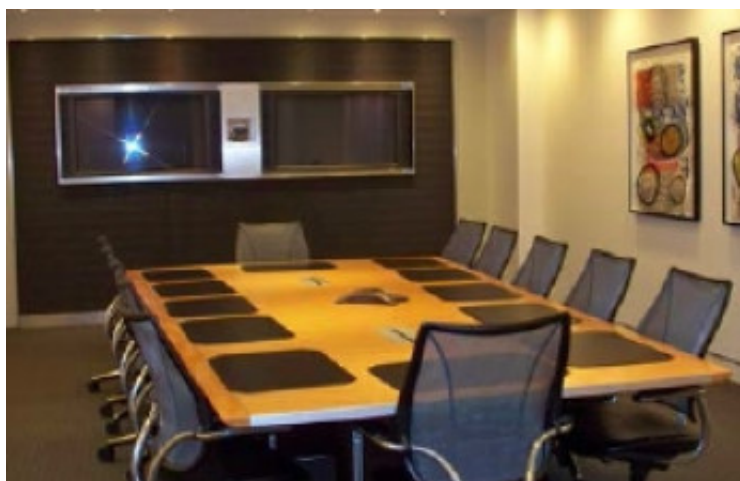

SCHACKER REALTY

50 Jericho Quadrangle, Jericho

For more information please contact: Schacker Realty 631-293-3700 info@schackerrealty.com

All information is subject to errors, omissions, modification, and withdrawal.
Measurements may be estimates and information shown should not be relied upon without independent verification.
This advertisement does not suggest that the broker has a listing or has done a transaction in this property or properties.