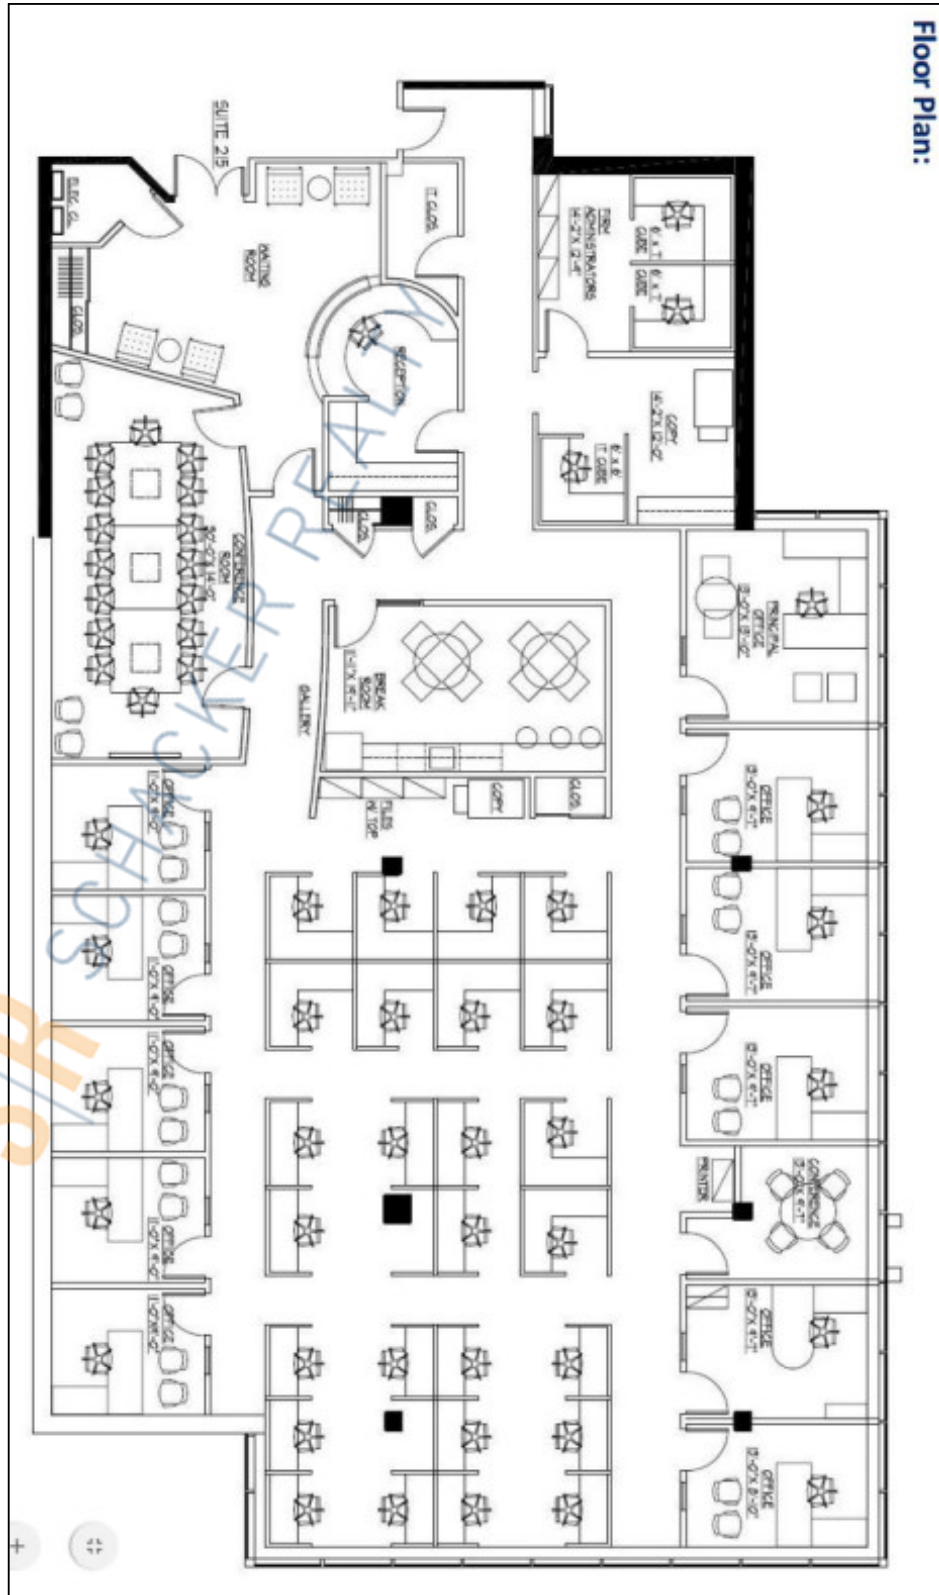

For more information please contact: Schacker Realty 631-293-3700 info@schackerrealty.com

All information is subject to errors, omissions, modification, and withdrawal.
Measurements may be estimates and information shown should not be relied upon without independent verification.
This advertisement does not suggest that the broker has a listing or has done a transaction in this property or properties.