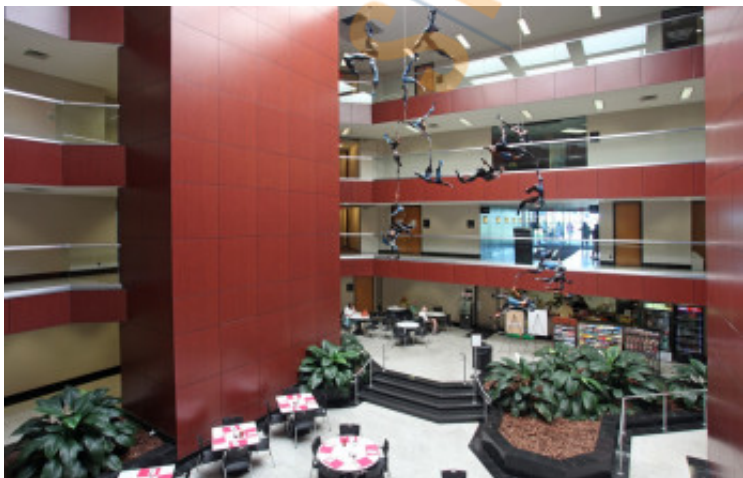

SCHACKER REALTY

2001 Marcus Ave, Lake Success

For more information please contact: Schacker Realty 631-293-3700 info@schackerrealty.com

All information is subject to errors, omissions, modification, and withdrawal.
Measurements may be estimates and information shown should not be relied upon without independent verification.
This advertisement does not suggest that the broker has a listing or has done a transaction in this property or properties.