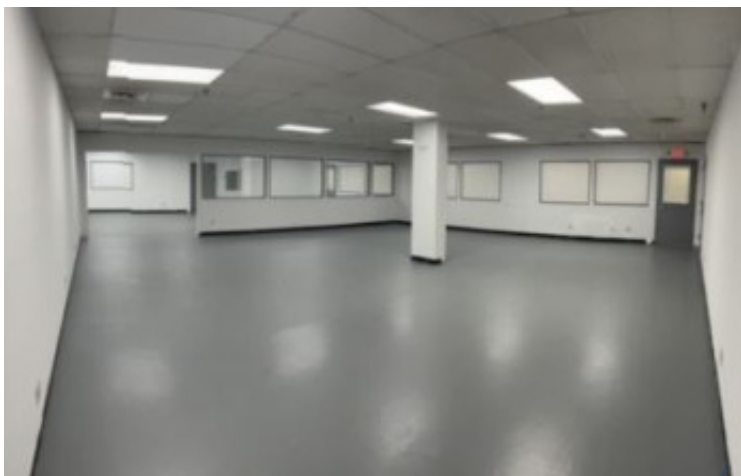

For more information please contact: Schacker Realty 631-293-3700 info@schackerrealty.com

All information is subject to errors, omissions, modification, and withdrawal.
Measurements may be estimates and information shown should not be relied upon without independent verification.
This advertisement does not suggest that the broker has a listing or has done a transaction in this property or properties.