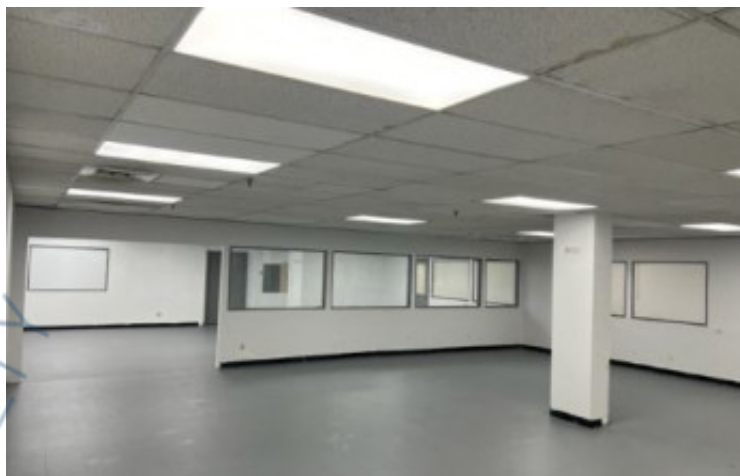

For more information please contact: Schacker Realty 631-293-3700 info@schackerrealty.com

All information is subject to errors, omissions, modification, and withdrawal.
Measurements may be estimates and information shown should not be relied upon without independent verification.
This advertisement does not suggest that the broker has a listing or has done a transaction in this property or properties.