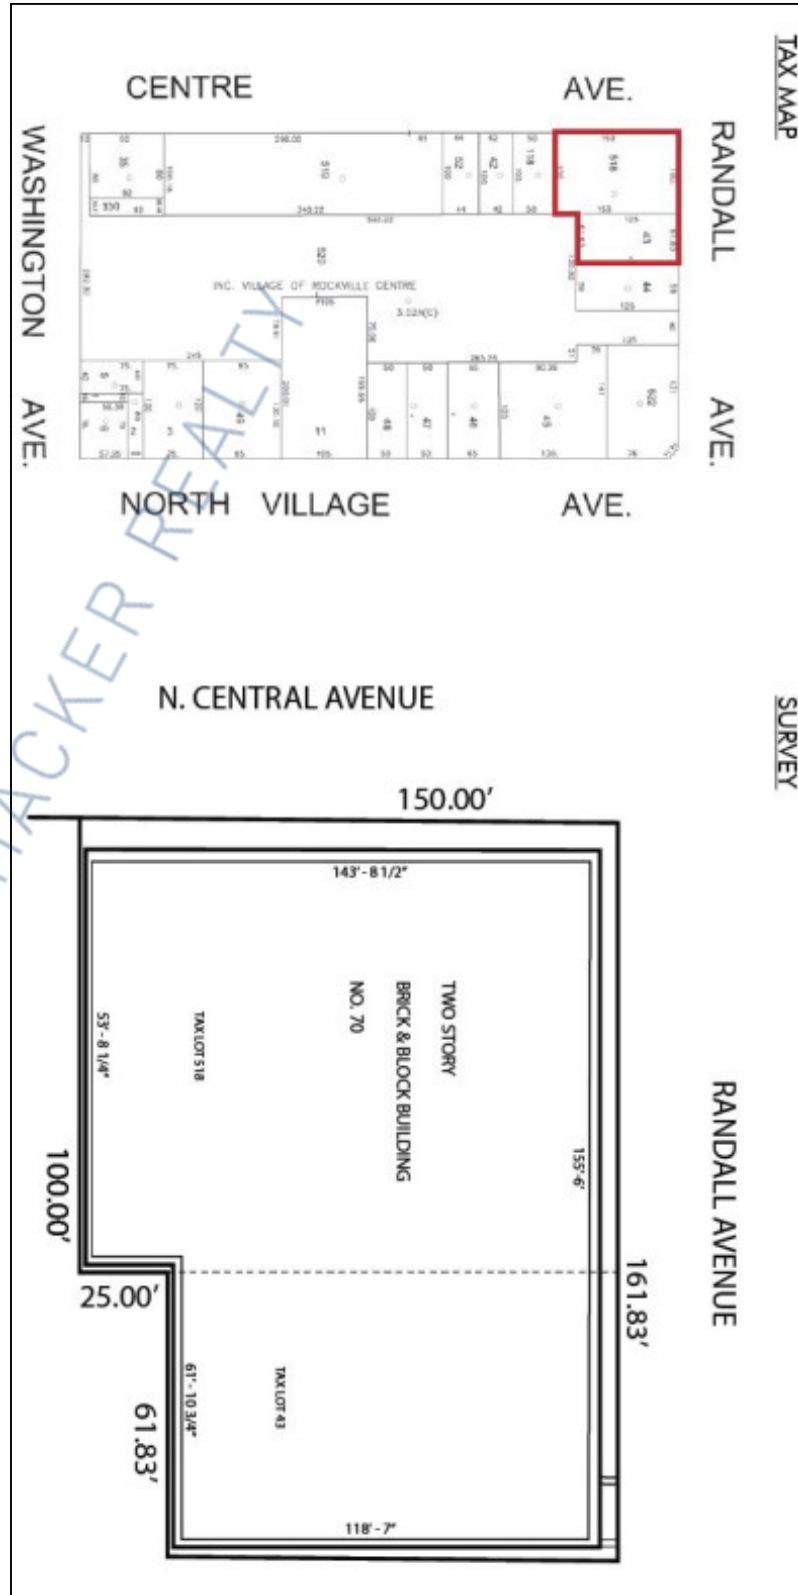

SR SCHACKER REALTY

For more information please contact: Schacker Realty 631-293-3700 info@schackerrealty.com

All information is subject to errors, omissions, modification, and withdrawal.
Measurements may be estimates and information shown should not be relied upon without independent verification.
This advertisement does not suggest that the broker has a listing or has done a transaction in this property or properties.