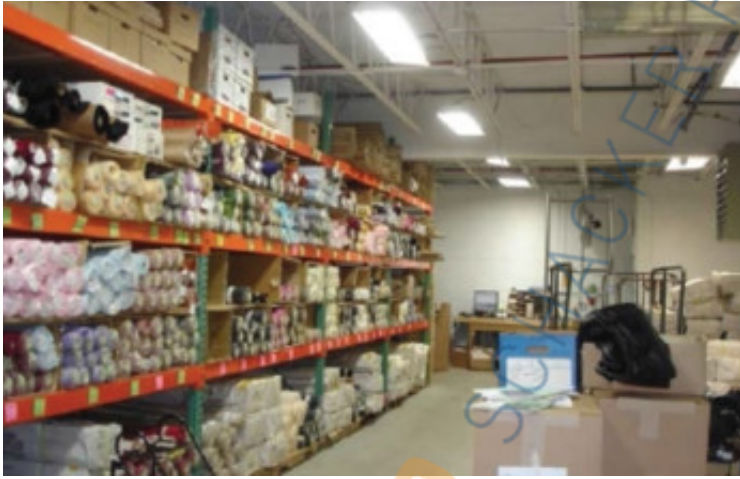

SCHACKER REALTY

66-70 Randall Ave, Rockville Centre

For more information please contact: Schacker Realty 631-293-3700 info@schackerrealty.com

All information is subject to errors, omissions, modification, and withdrawal.
Measurements may be estimates and information shown should not be relied upon without independent verification.
This advertisement does not suggest that the broker has a listing or has done a transaction in this property or properties.