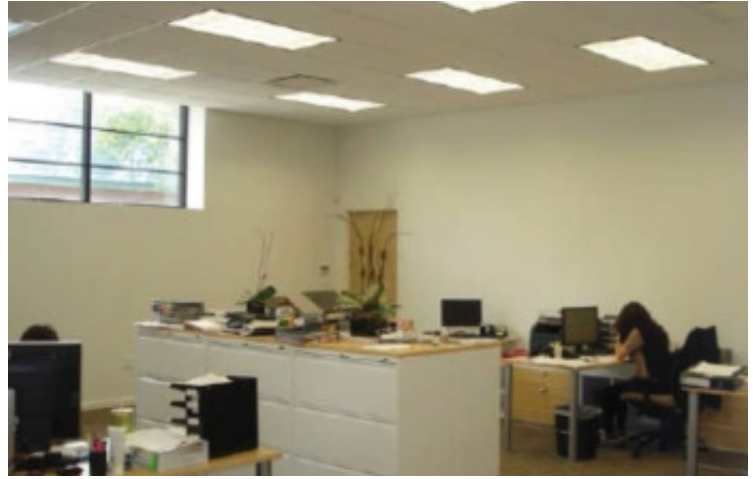

SCHACKER REALTY

66-70 Randall Ave, Rockville Centre

For more information please contact: Schacker Realty 631-293-3700 info@schackerrealty.com

All information is subject to errors, omissions, modification, and withdrawal.
Measurements may be estimates and information shown should not be relied upon without independent verification.
This advertisement does not suggest that the broker has a listing or has done a transaction in this property or properties.