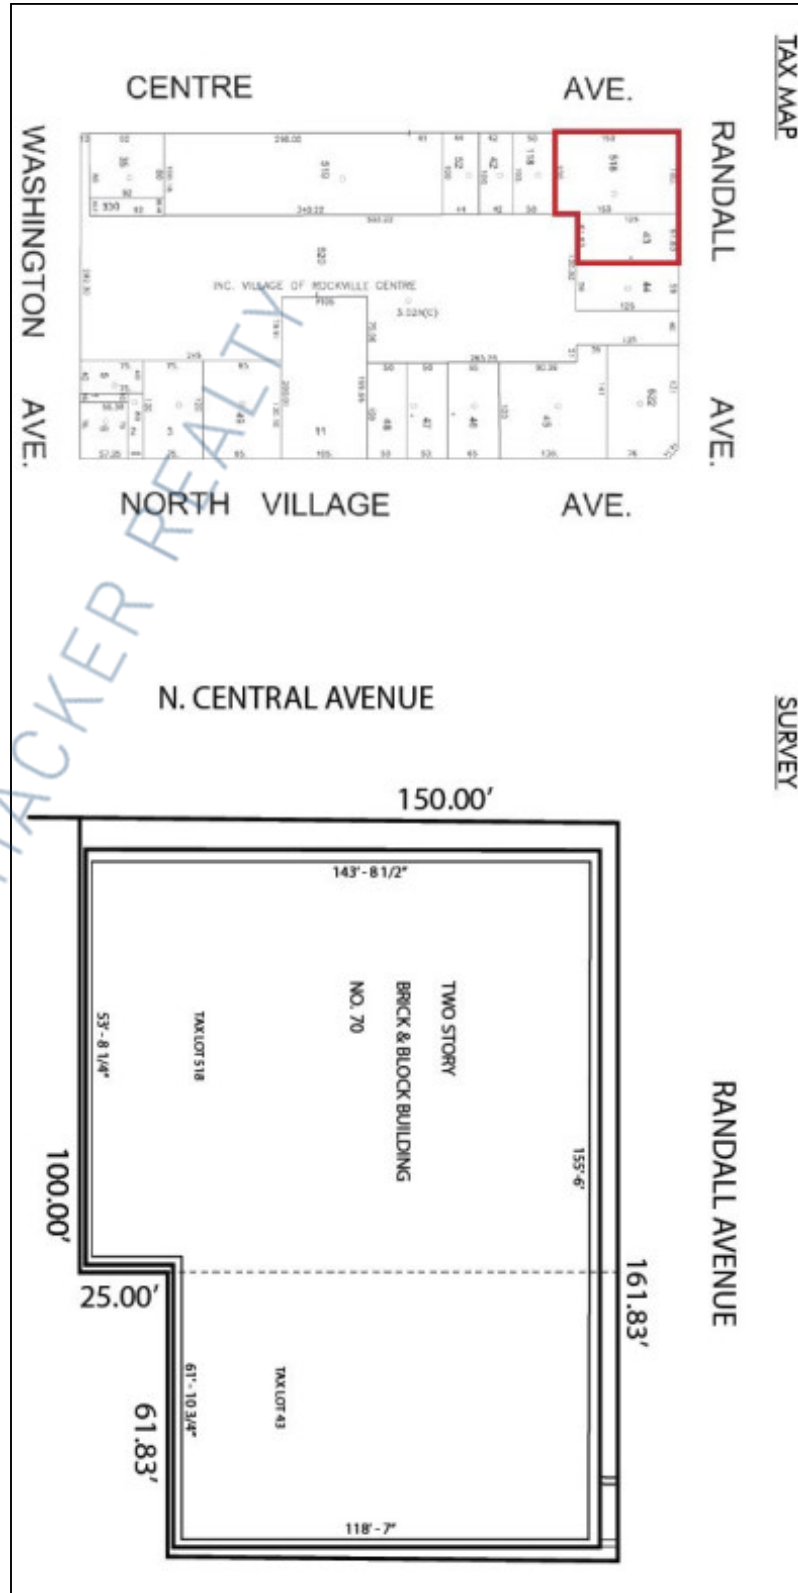

For more information please contact: Schacker Realty 631-293-3700 info@schackerrealty.com

All information is subject to errors, omissions, modification, and withdrawal.
Measurements may be estimates and information shown should not be relied upon without independent verification.
This advertisement does not suggest that the broker has a listing or has done a transaction in this property or properties.