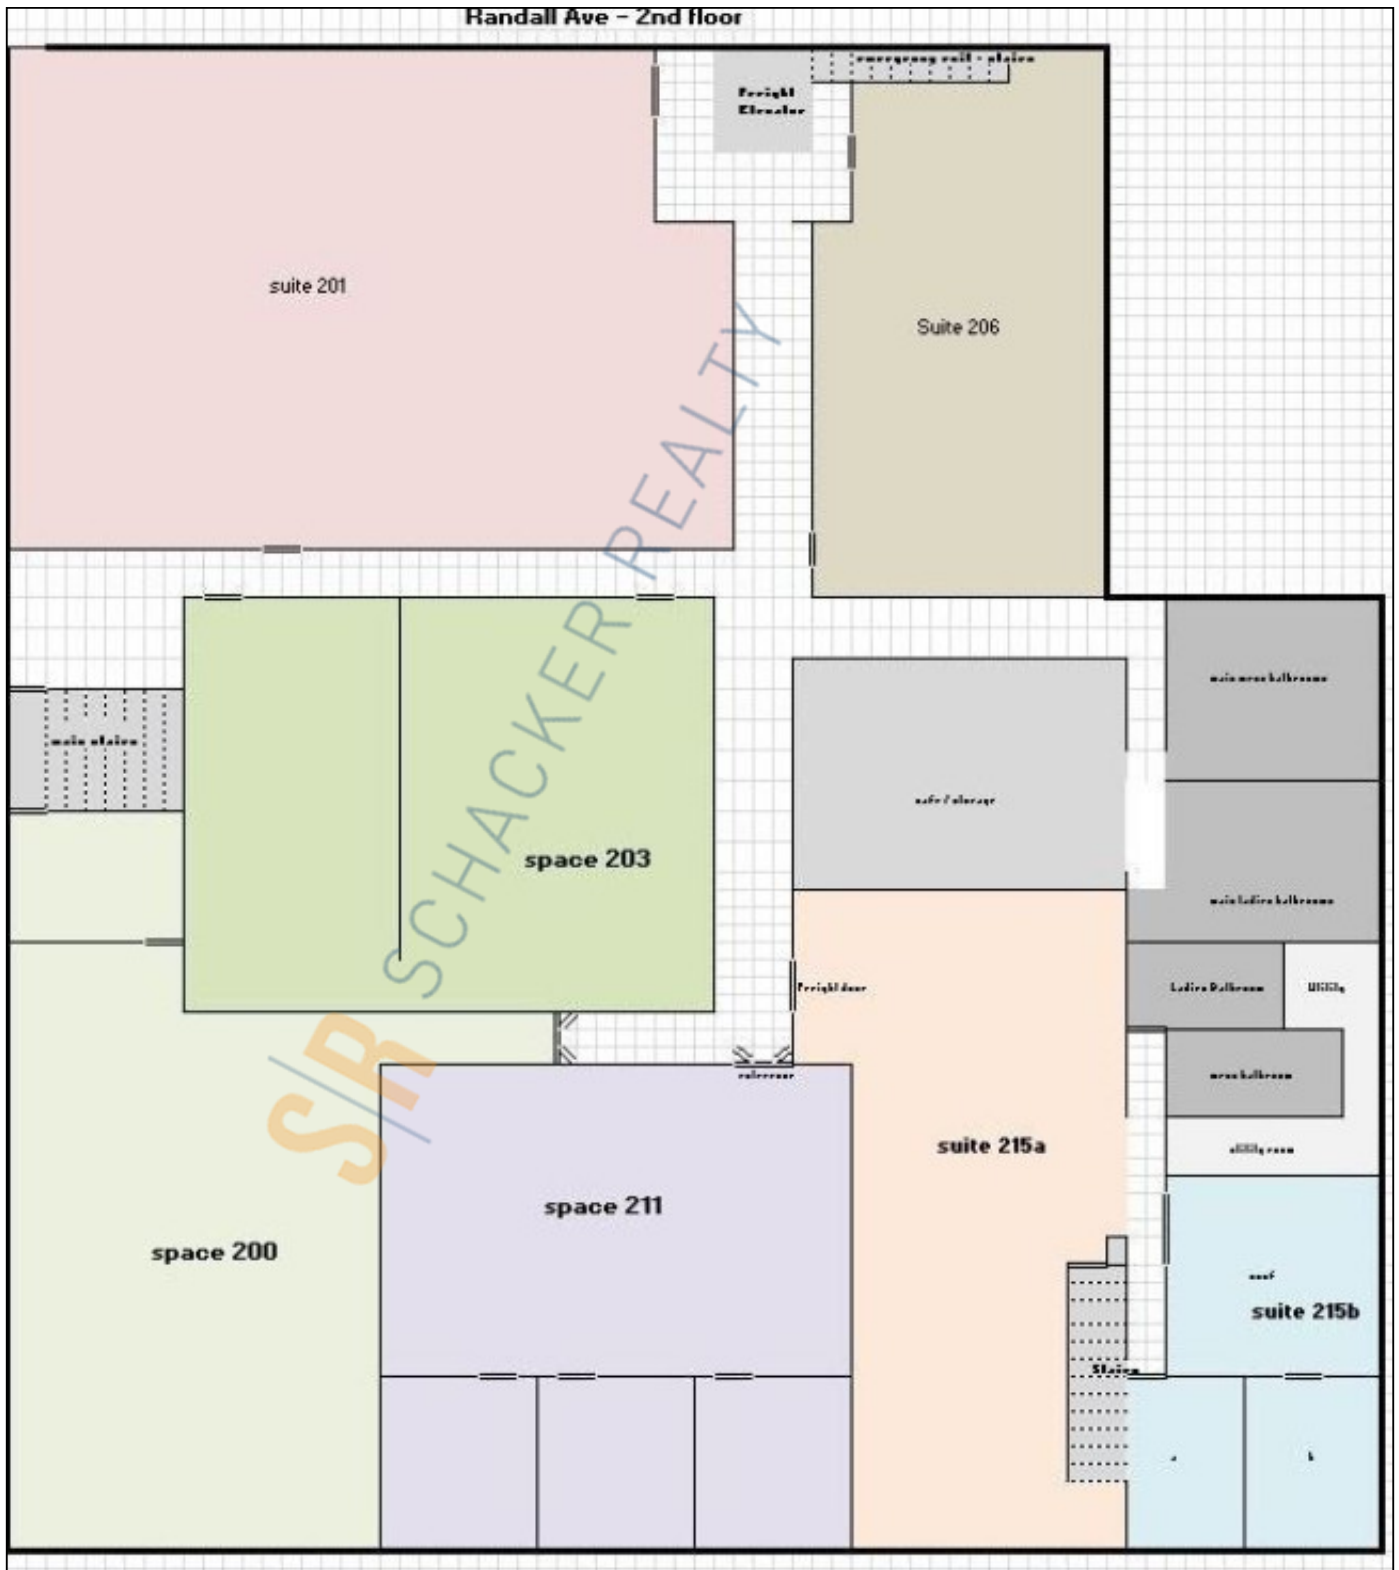

For more information please contact: Schacker Realty 631-293-3700 info@schackerrealty.com

All information is subject to errors, omissions, modification, and withdrawal.
Measurements may be estimates and information shown should not be relied upon without independent verification.
This advertisement does not suggest that the broker has a listing or has done a transaction in this property or properties.