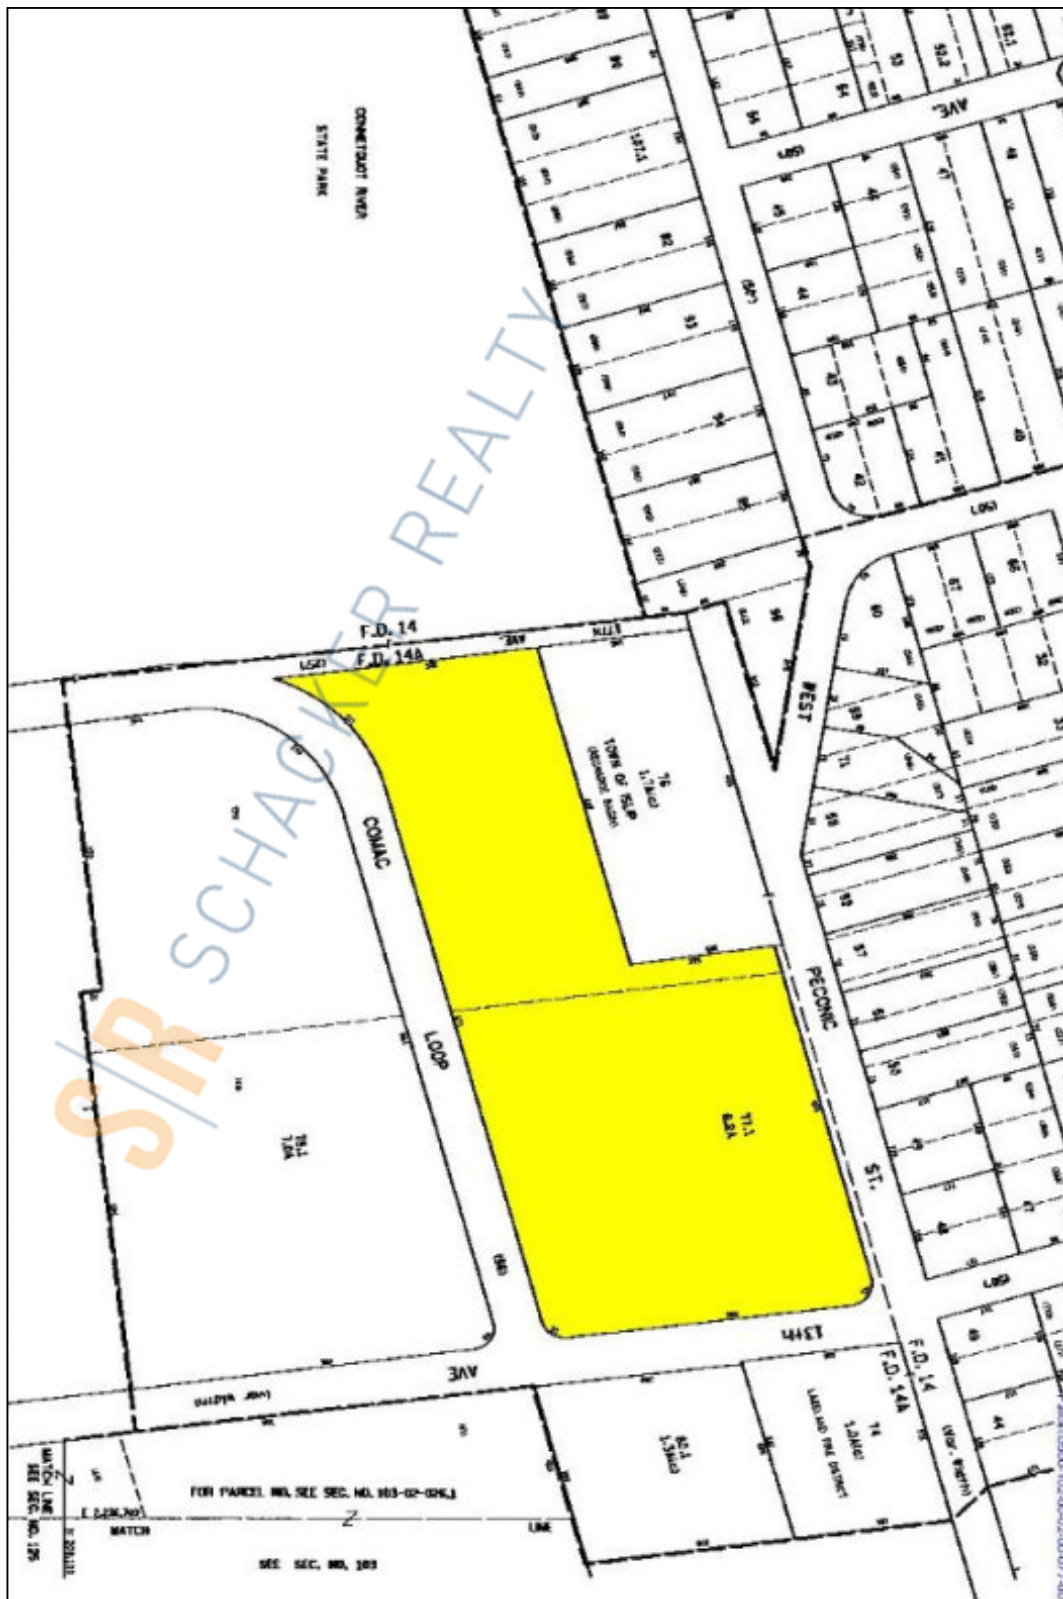

For more information please contact: Schacker Realty 631-293-3700 info@schackerrealty.com

All information is subject to errors, omissions, modification, and withdrawal.
Measurements may be estimates and information shown should not be relied upon without independent verification.
This advertisement does not suggest that the broker has a listing or has done a transaction in this property or properties.