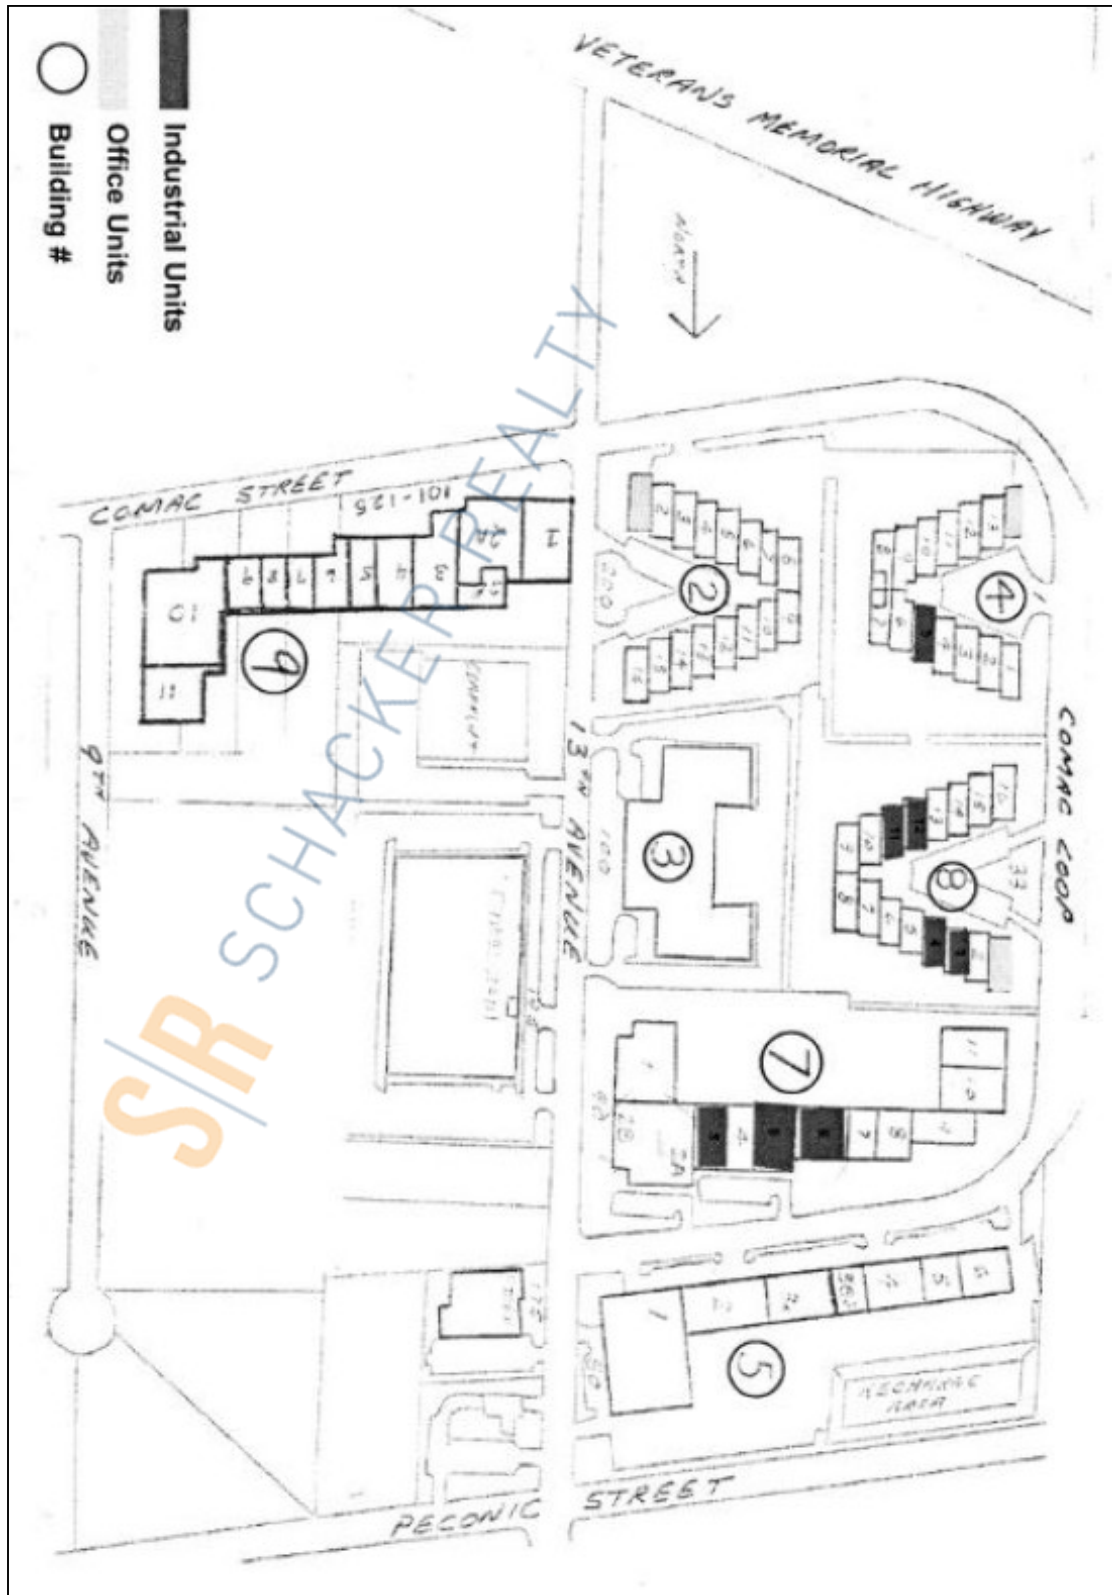

For more information please contact: Schacker Realty 631-293-3700 info@schackerrealty.com

All information is subject to errors, omissions, modification, and withdrawal.
Measurements may be estimates and information shown should not be relied upon without independent verification.
This advertisement does not suggest that the broker has a listing or has done a transaction in this property or properties.