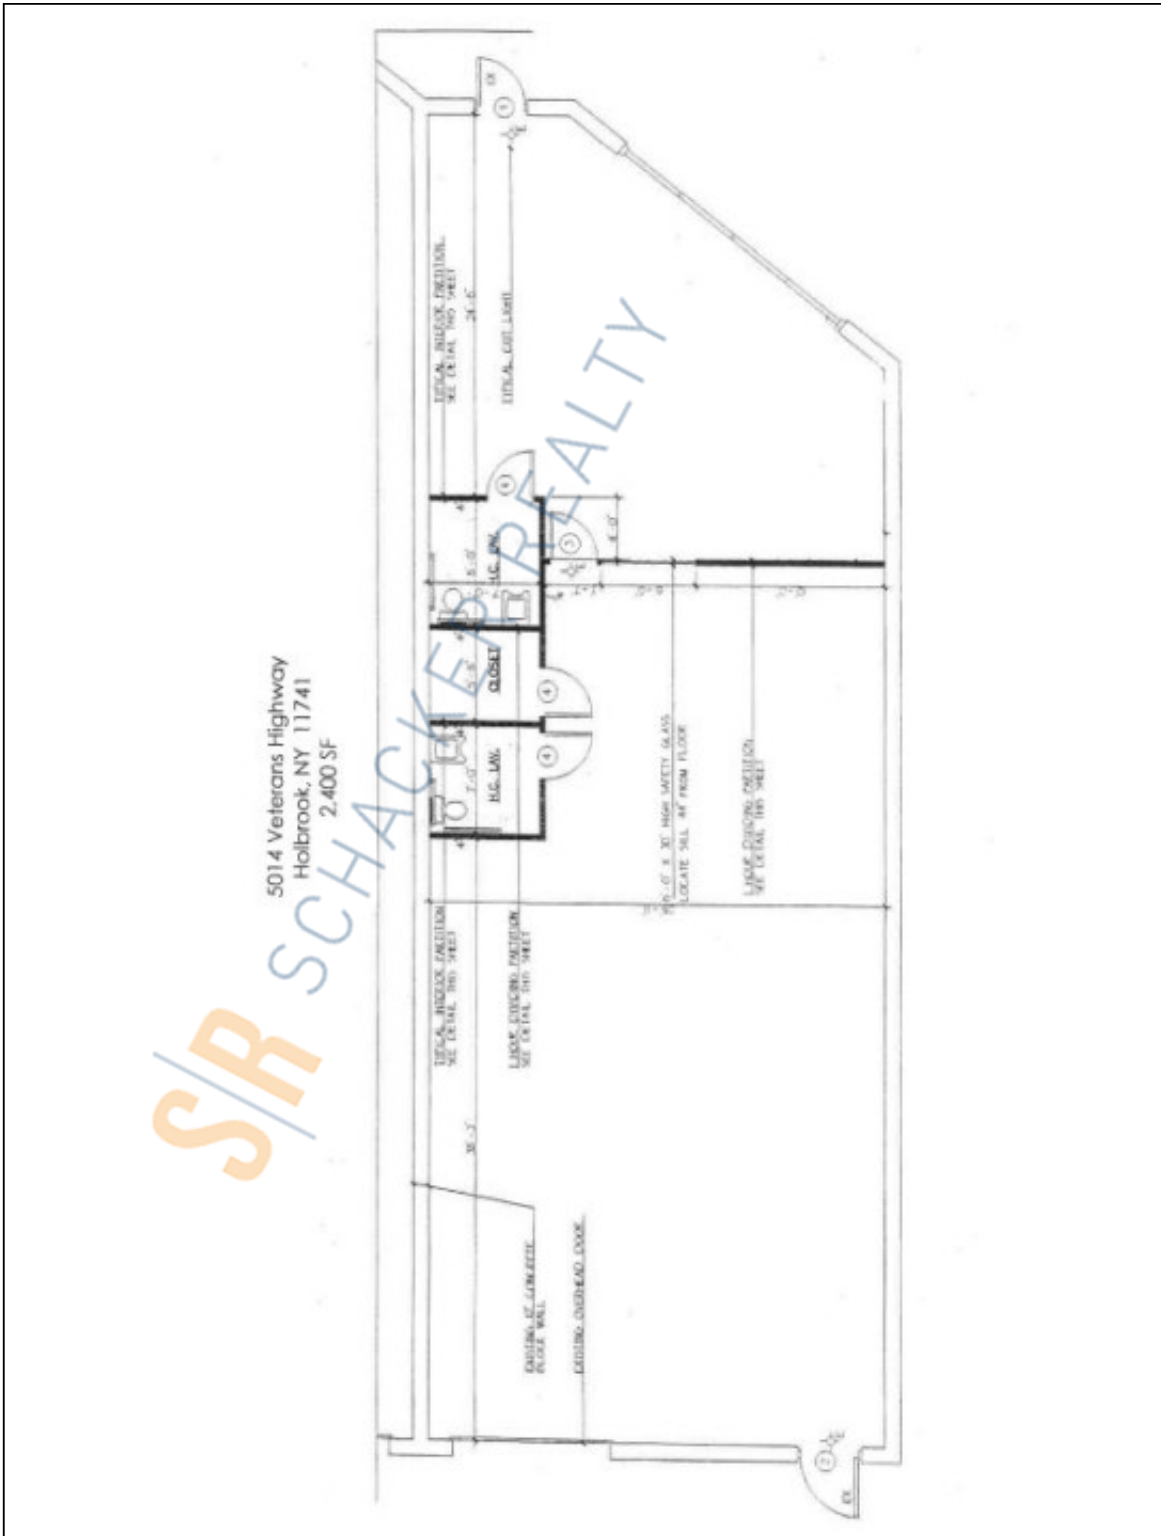

For more information please contact: Schacker Realty 631-293-3700 info@schackerrealty.com

All information is subject to errors, omissions, modification, and withdrawal.
Measurements may be estimates and information shown should not be relied upon without independent verification.
This advertisement does not suggest that the broker has a listing or has done a transaction in this property or properties.