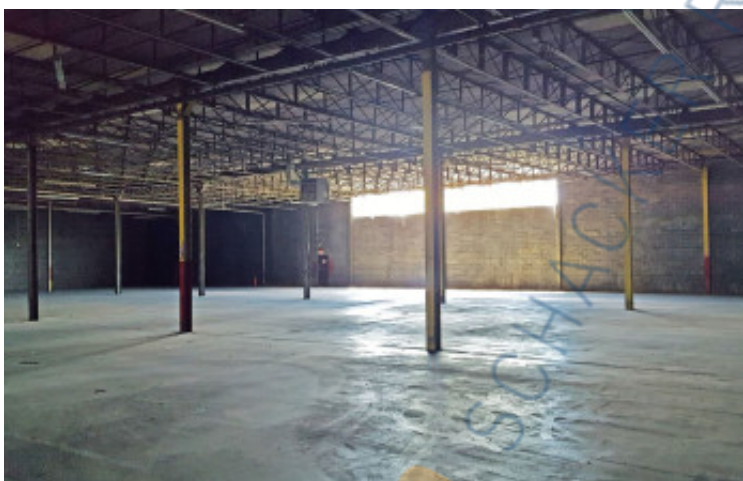

For more information please contact: Schacker Realty 631-293-3700 info@schackerrealty.com

All information is subject to errors, omissions, modification, and withdrawal.
Measurements may be estimates and information shown should not be relied upon without independent verification.
This advertisement does not suggest that the broker has a listing or has done a transaction in this property or properties.