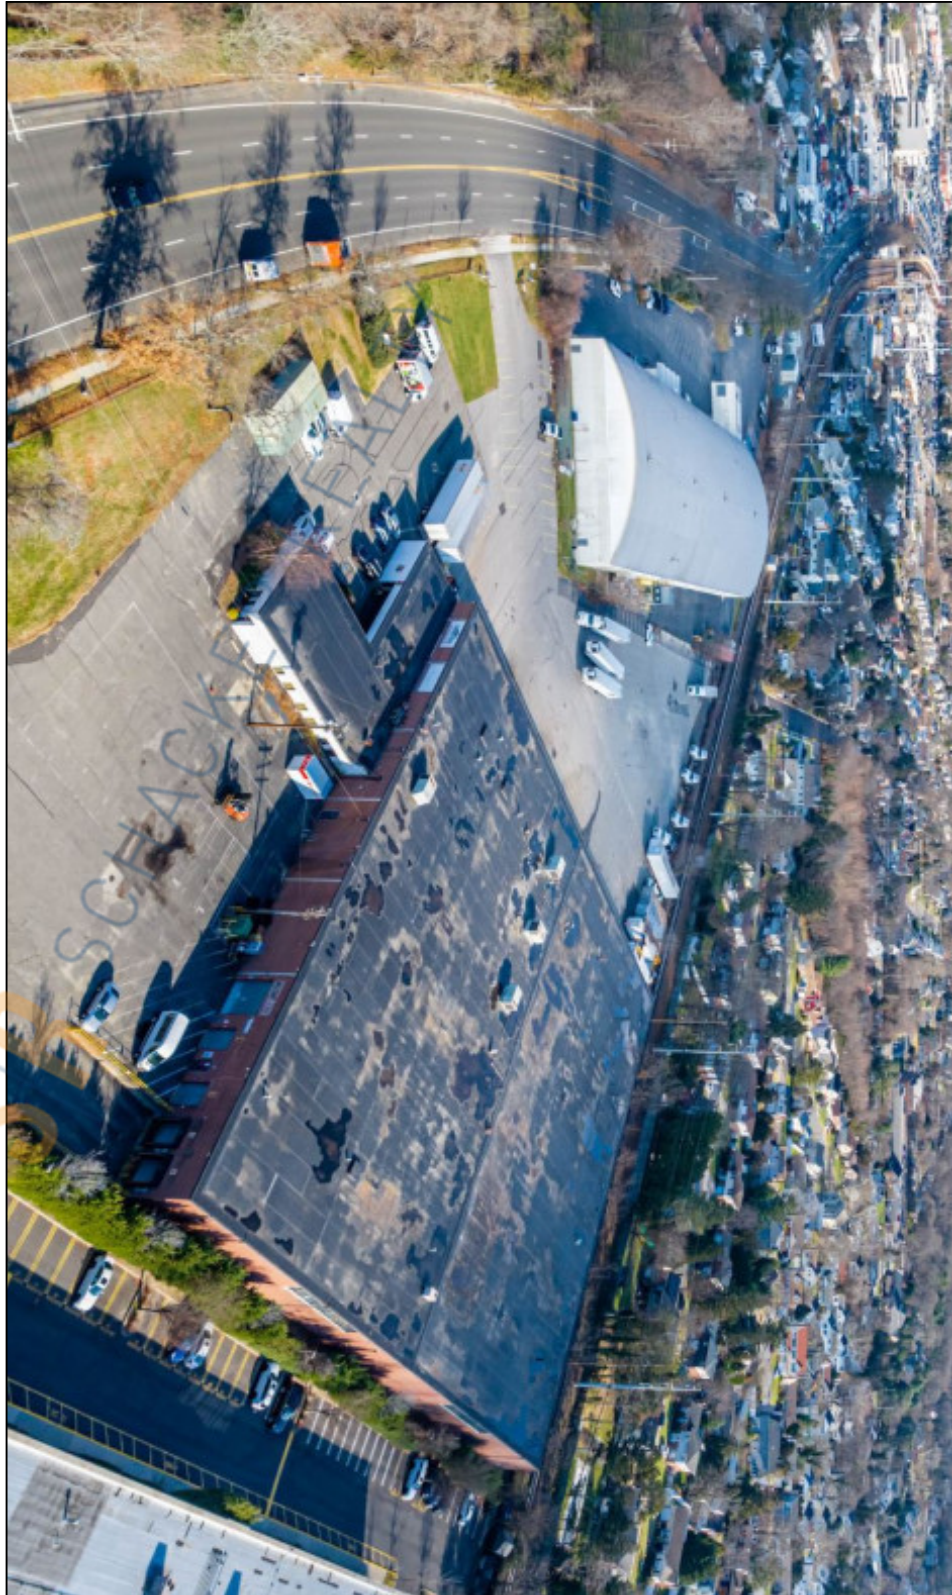

SCHACKER REALTY

225 Underhill Blvd, Syosset

For more information please contact: Schacker Realty 631-293-3700 info@schackerrealty.com

All information is subject to errors, omissions, modification, and withdrawal.

Measurements may be estimates and information shown should not be relied upon without independent verification.

This advertisement does not suggest that the broker has a listing or has done a transaction in this property or properties.