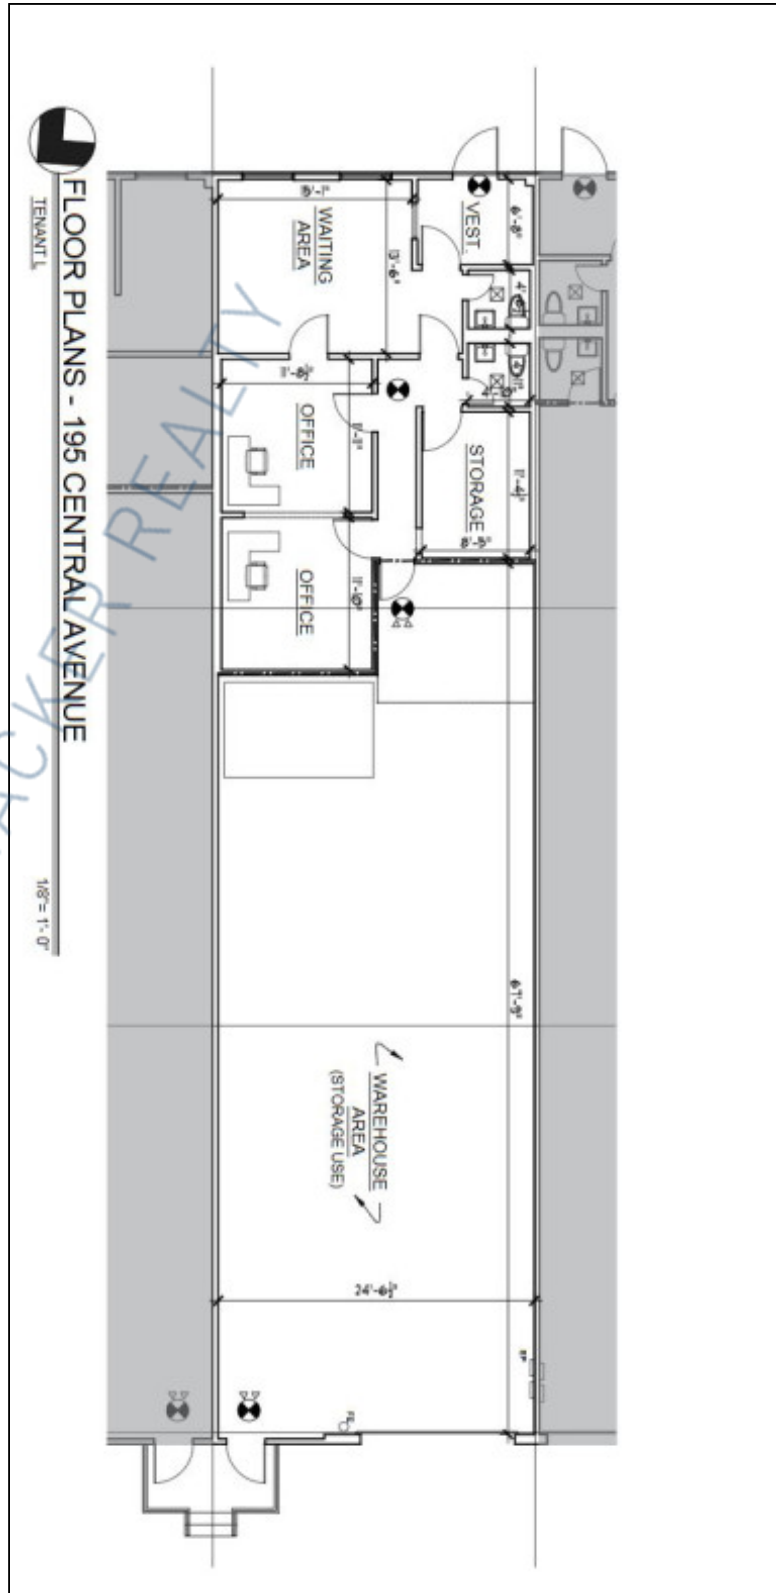

S/R SCHACKER REALTY

For more information please contact: Schacker Realty 631-293-3700 info@schackerrealty.com

All information is subject to errors, omissions, modification, and withdrawal.
Measurements may be estimates and information shown should not be relied upon without independent verification.
This advertisement does not suggest that the broker has a listing or has done a transaction in this property or properties.