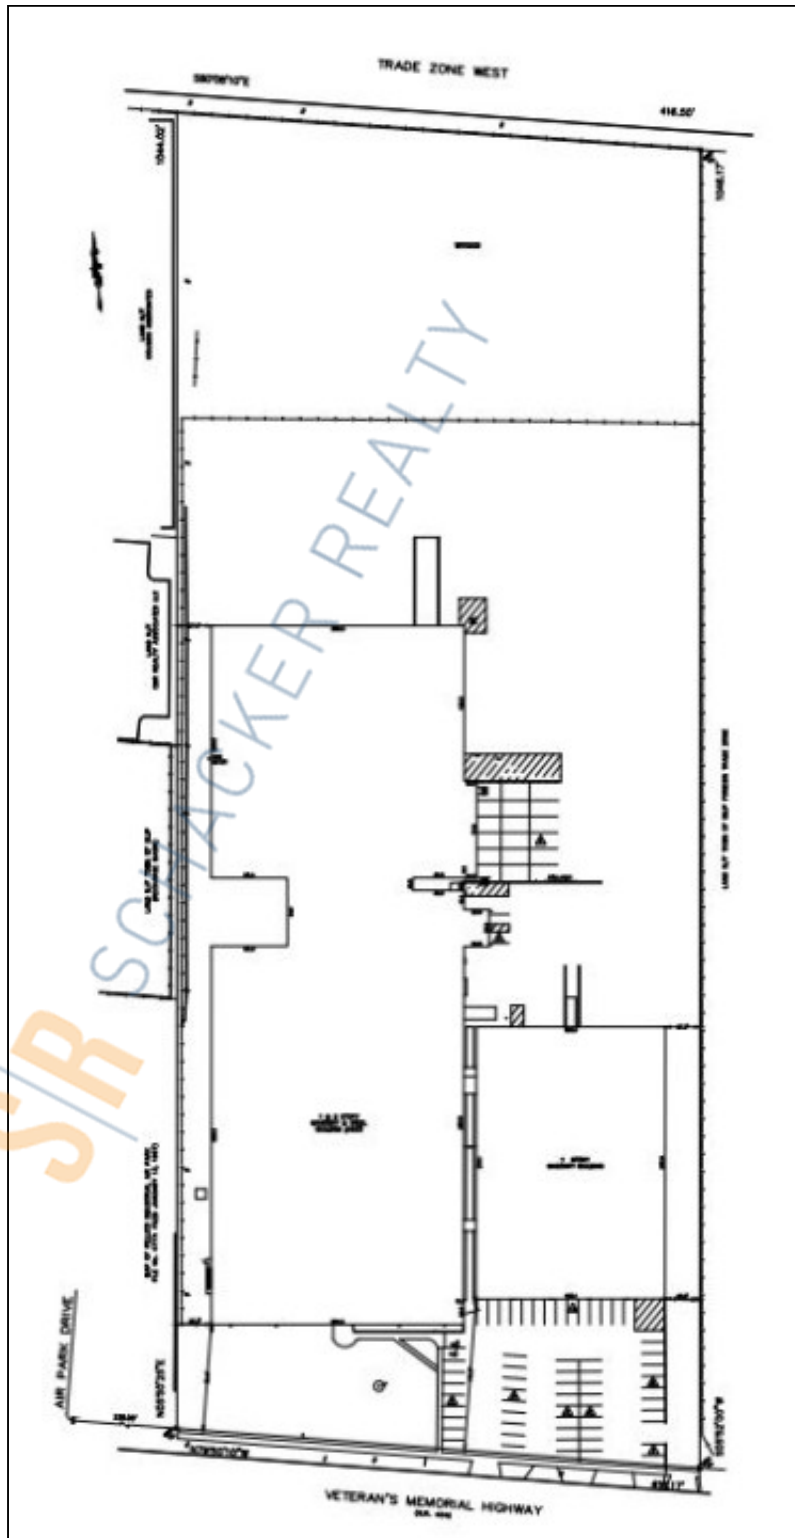

For more information please contact: Schacker Realty 631-293-3700 info@schackerrealty.com

All information is subject to errors, omissions, modification, and withdrawal.

Measurements may be estimates and information shown should not be relied upon without independent verification.

This advertisement does not suggest that the broker has a listing or has done a transaction in this property or properties.