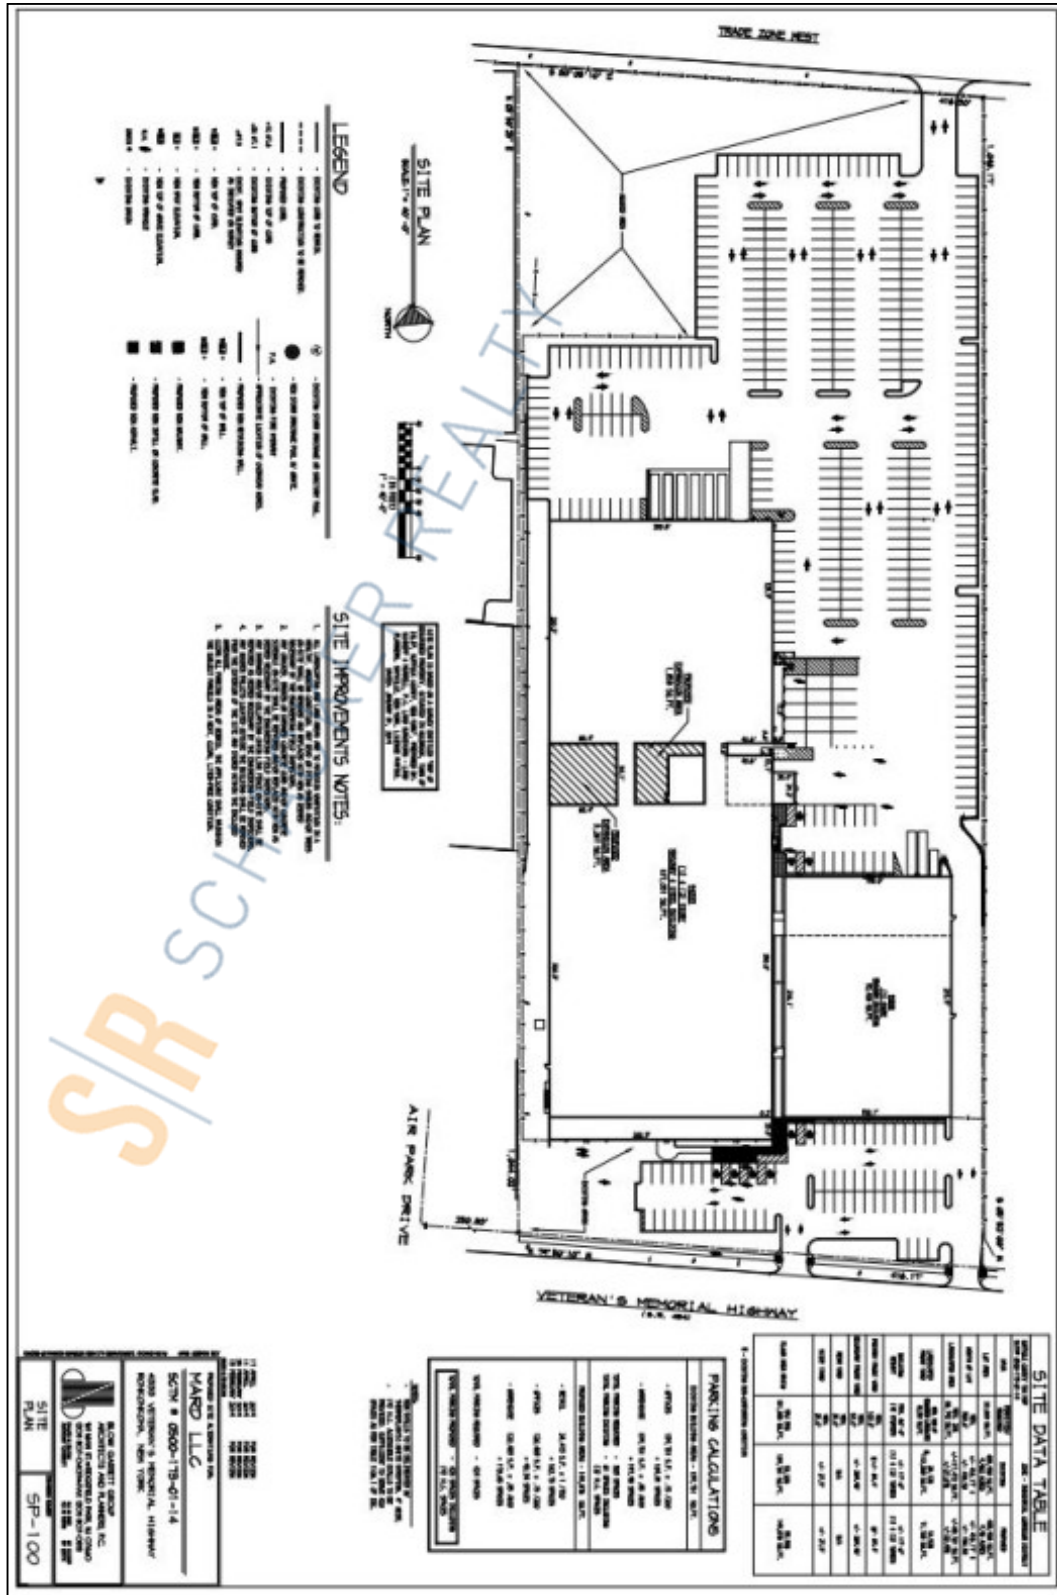

For more information please contact: Schacker Realty 631-293-3700 info@schackerrealty.com

All information is subject to errors, omissions, modification, and withdrawal.
Measurements may be estimates and information shown should not be relied upon without independent verification.
This advertisement does not suggest that the broker has a listing or has done a transaction in this property or properties.