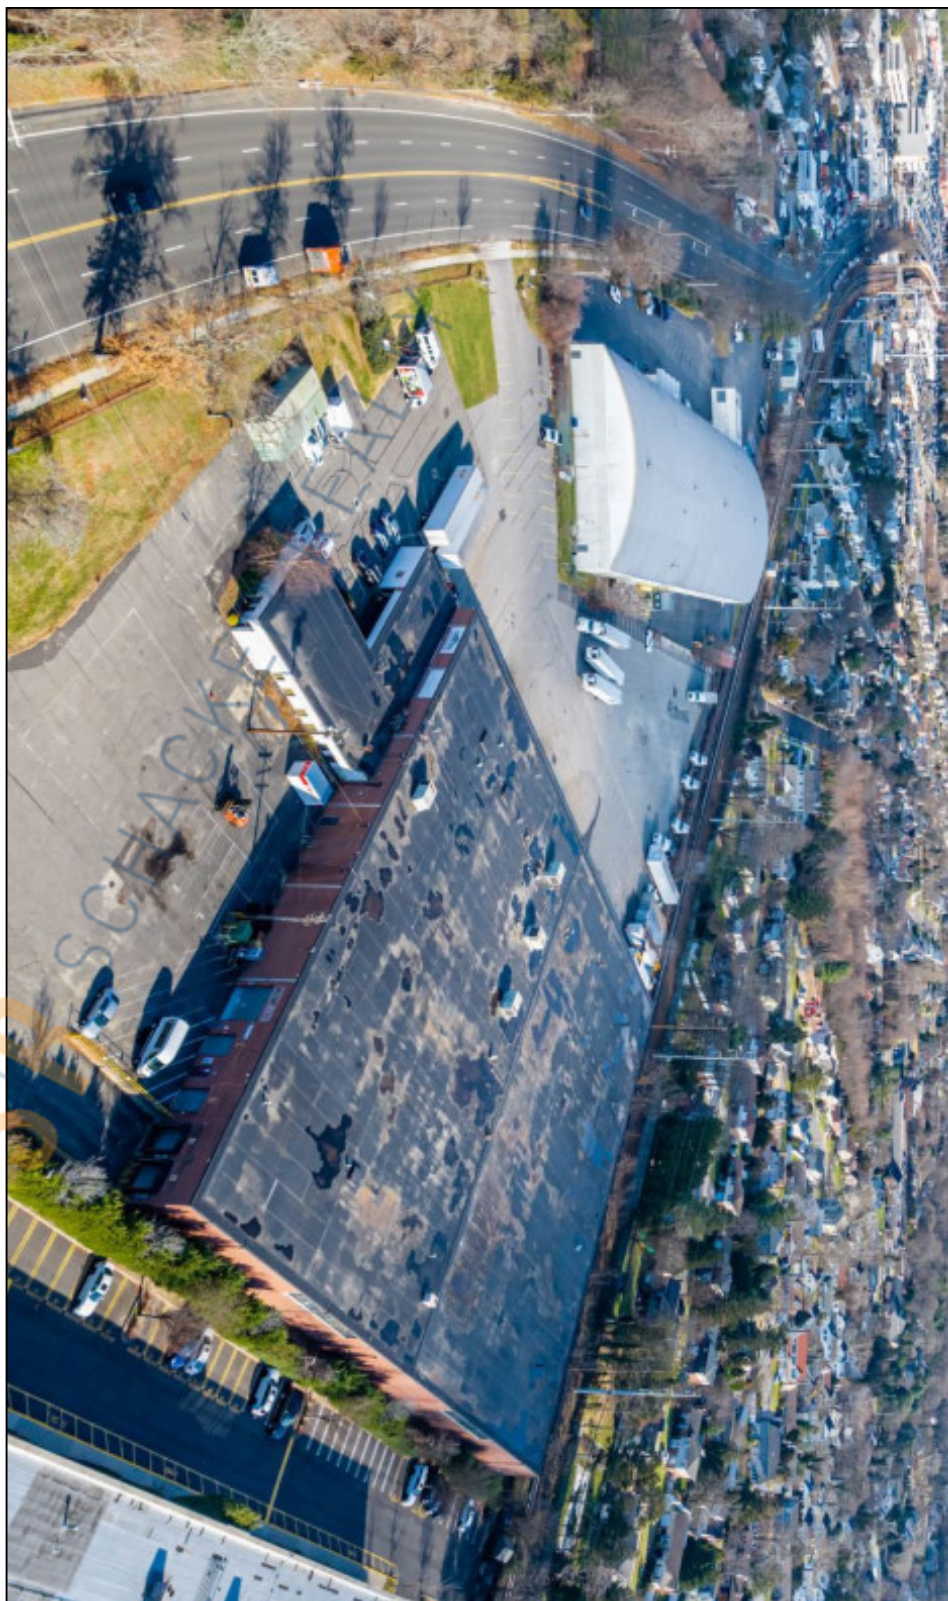

SCHACKER REALTY

225 Underhill Blvd, Syosset

For more information please contact: Schacker Realty 631-293-3700 info@schackerrealty.com

All information is subject to errors, omissions, modification, and withdrawal.

Measurements may be estimates and information shown should not be relied upon without independent verification.

This advertisement does not suggest that the broker has a listing or has done a transaction in this property or properties.