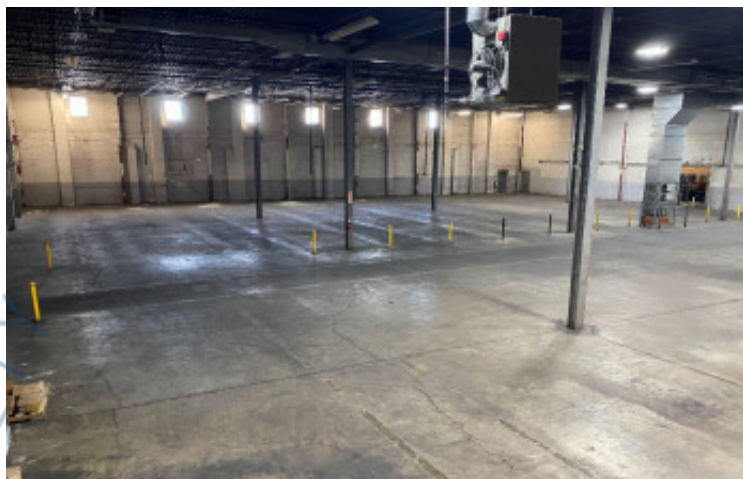

For more information please contact: Schacker Realty 631-293-3700 info@schackerrealty.com

All information is subject to errors, omissions, modification, and withdrawal.
Measurements may be estimates and information shown should not be relied upon without independent verification.
This advertisement does not suggest that the broker has a listing or has done a transaction in this property or properties.