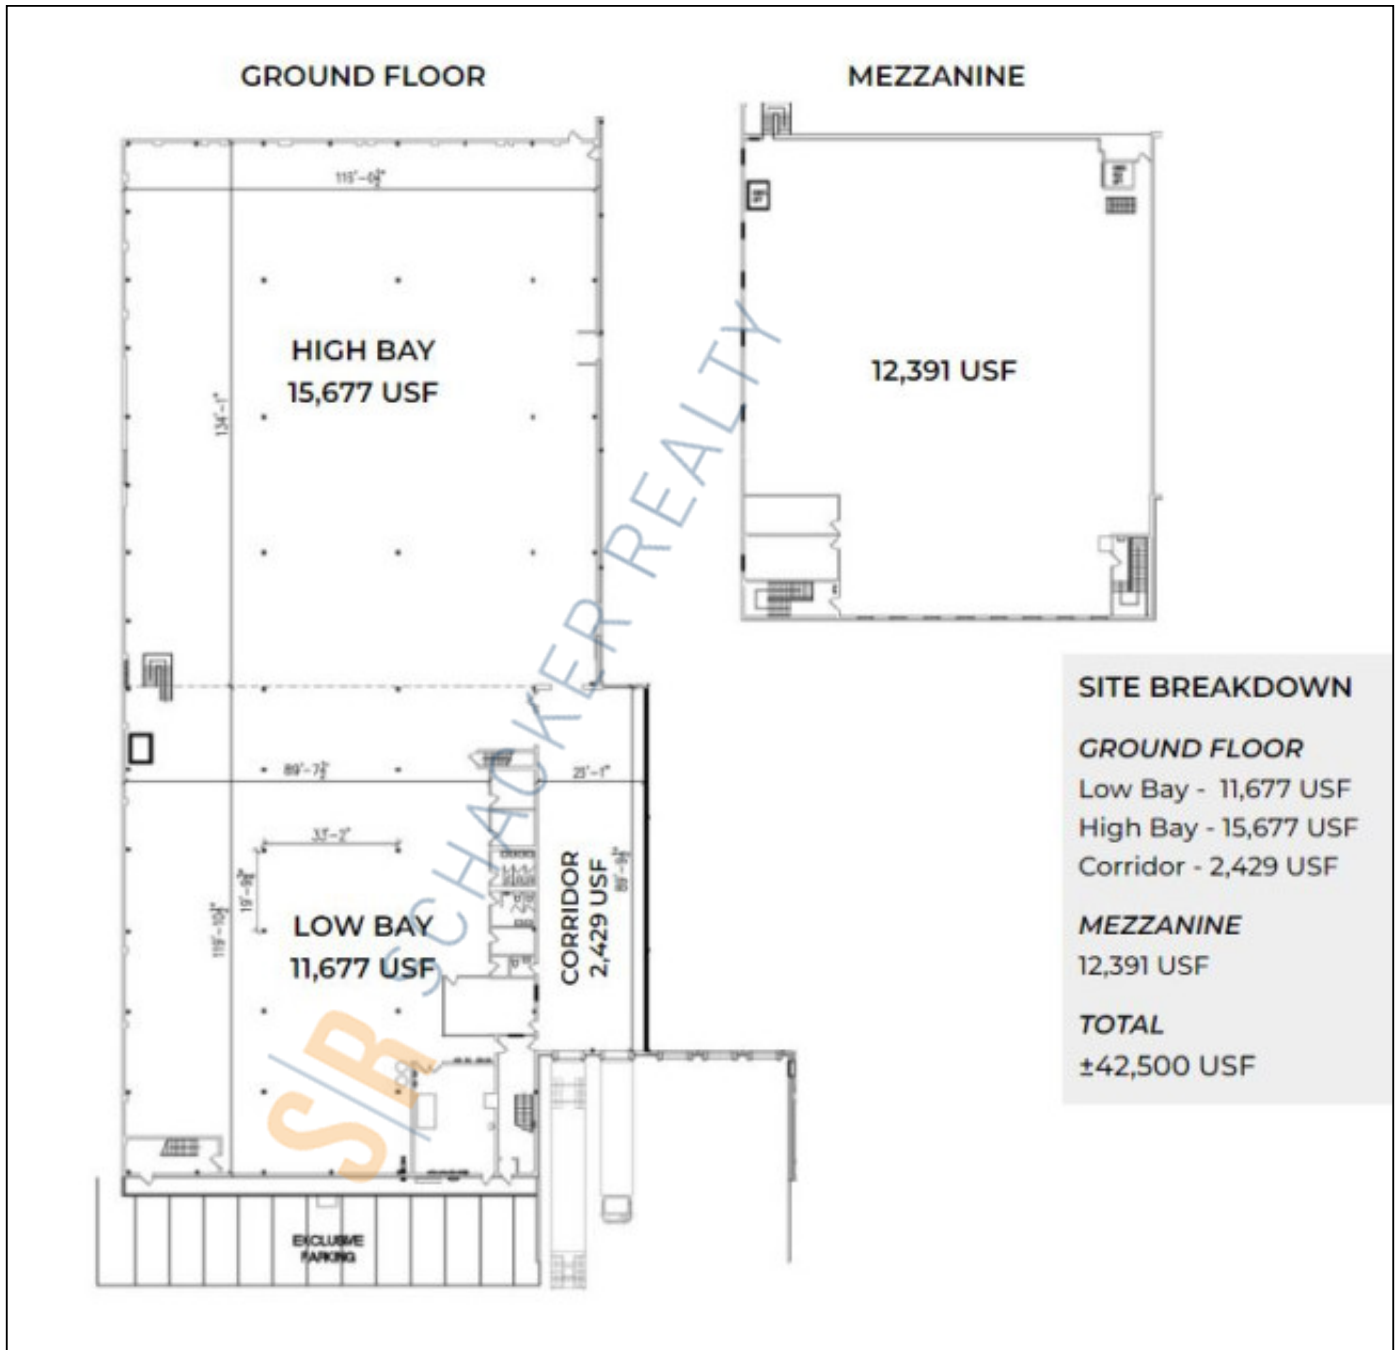

For more information please contact: Schacker Realty 631-293-3700 info@schackerrealty.com

All information is subject to errors, omissions, modification, and withdrawal.
Measurements may be estimates and information shown should not be relied upon without independent verification.
This advertisement does not suggest that the broker has a listing or has done a transaction in this property or properties.