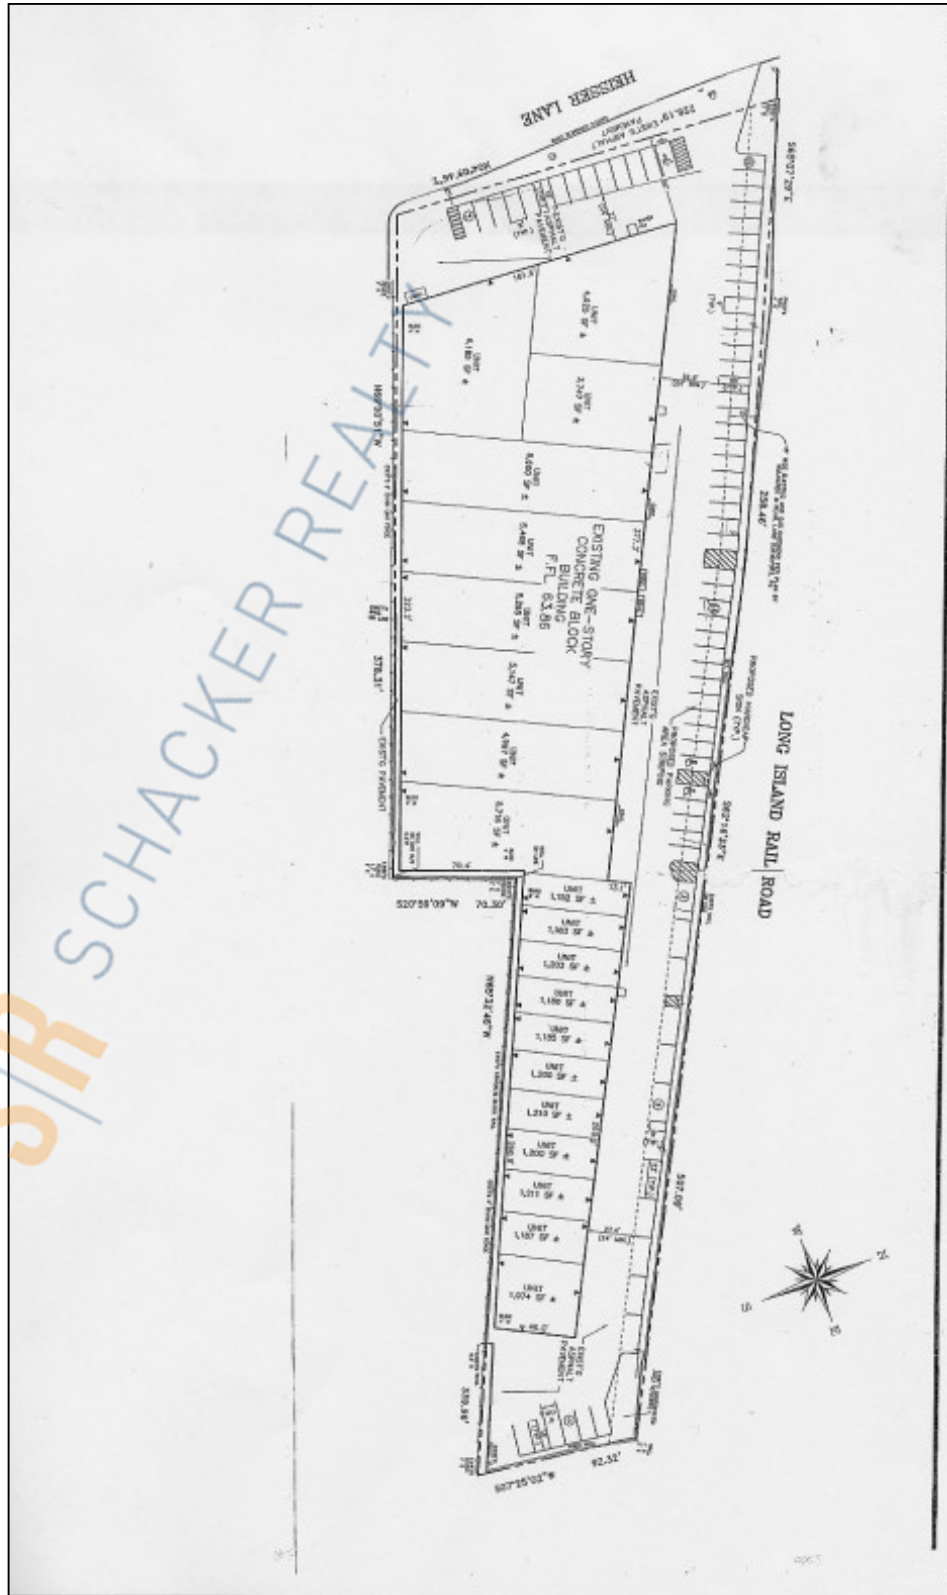

For more information please contact: Schacker Realty 631-293-3700 info@schackerrealty.com

All information is subject to errors, omissions, modification, and withdrawal.
Measurements may be estimates and information shown should not be relied upon without independent verification.
This advertisement does not suggest that the broker has a listing or has done a transaction in this property or properties.