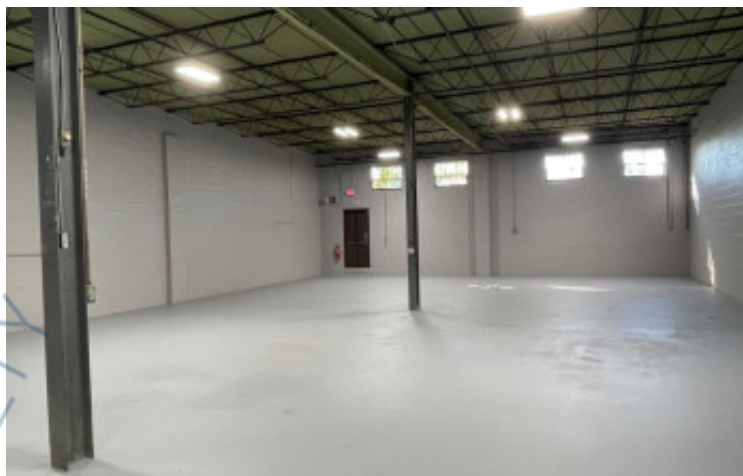

For more information please contact: Schacker Realty 631-293-3700 info@schackerrealty.com

All information is subject to errors, omissions, modification, and withdrawal.
Measurements may be estimates and information shown should not be relied upon without independent verification.
This advertisement does not suggest that the broker has a listing or has done a transaction in this property or properties.