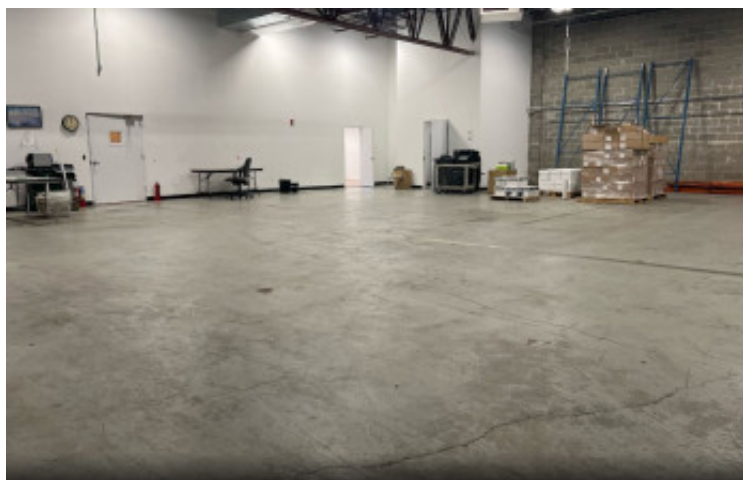

For more information please contact: Schacker Realty 631-293-3700 info@schackerrealty.com

All information is subject to errors, omissions, modification, and withdrawal.
Measurements may be estimates and information shown should not be relied upon without independent verification.
This advertisement does not suggest that the broker has a listing or has done a transaction in this property or properties.