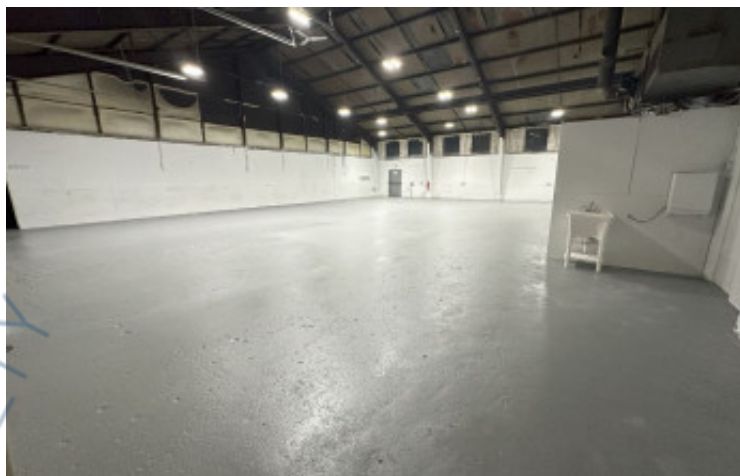

For more information please contact: Schacker Realty 631-293-3700 info@schackerrealty.com

All information is subject to errors, omissions, modification, and withdrawal.
Measurements may be estimates and information shown should not be relied upon without independent verification.
This advertisement does not suggest that the broker has a listing or has done a transaction in this property or properties.