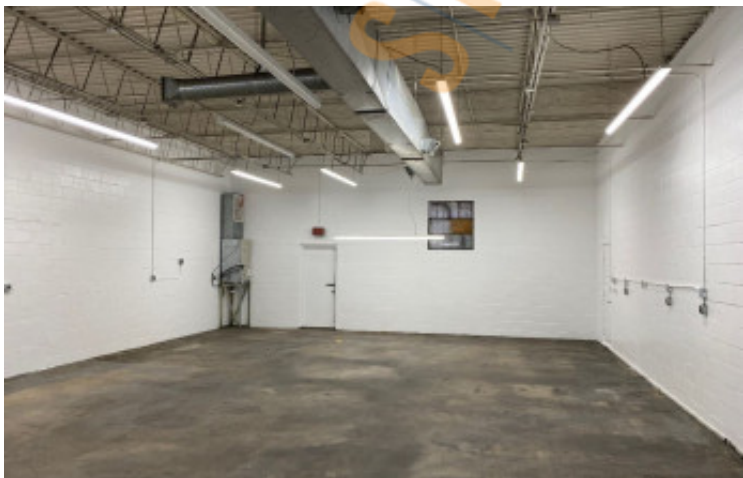

SCHACKER REALTY

181 E Industry Ct, Deer Park

For more information please contact: Schacker Realty 631-293-3700 info@schackerrealty.com

All information is subject to errors, omissions, modification, and withdrawal.

Measurements may be estimates and information shown should not be relied upon without independent verification.

This advertisement does not suggest that the broker has a listing or has done a transaction in this property or properties.