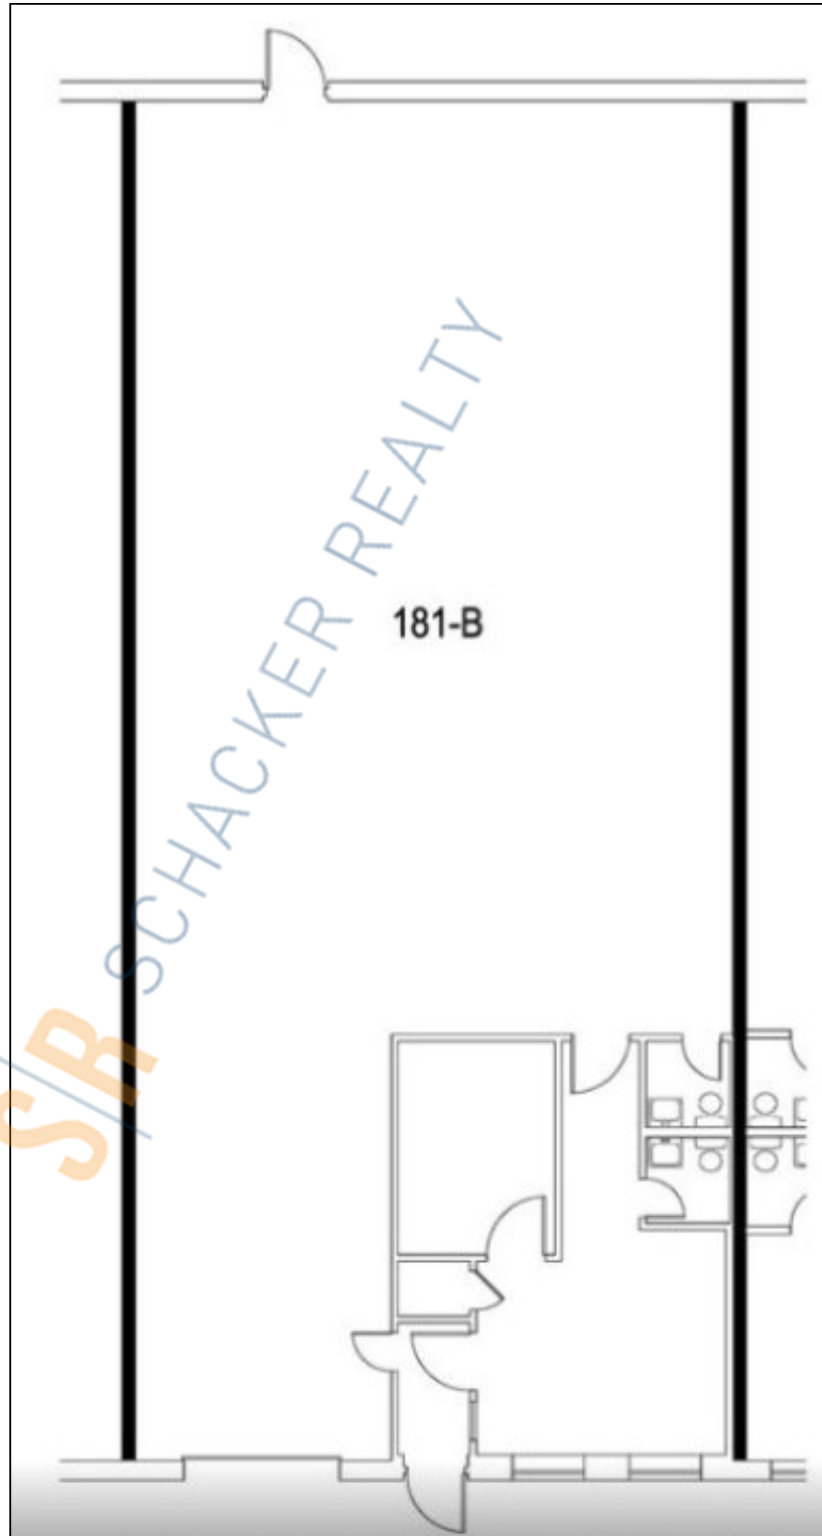

For more information please contact: Schacker Realty 631-293-3700 info@schackerrealty.com

All information is subject to errors, omissions, modification, and withdrawal.

Measurements may be estimates and information shown should not be relied upon without independent verification.

This advertisement does not suggest that the broker has a listing or has done a transaction in this property or properties.