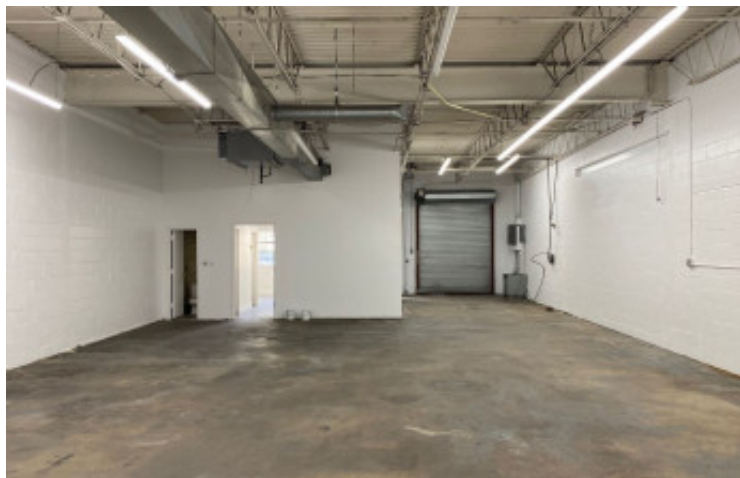

SCHACKER REALTY

181 E Industry Ct, Deer Park

For more information please contact: Schacker Realty 631-293-3700 info@schackerrealty.com

All information is subject to errors, omissions, modification, and withdrawal.

Measurements may be estimates and information shown should not be relied upon without independent verification.

This advertisement does not suggest that the broker has a listing or has done a transaction in this property or properties.