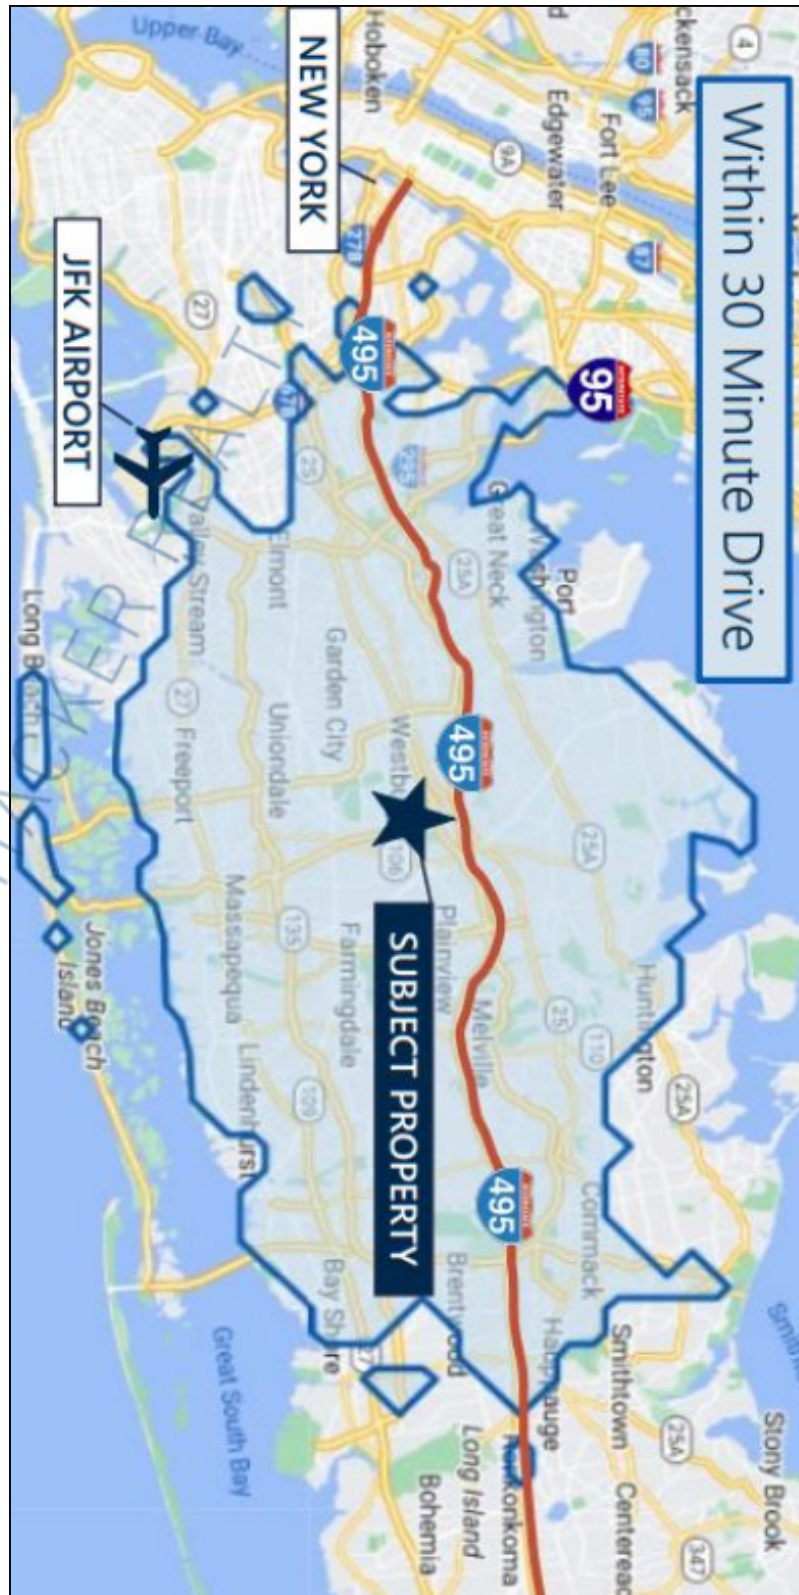

For more information please contact: Schacker Realty 631-293-3700 info@schackerrealty.com

All information is subject to errors, omissions, modification, and withdrawal.

Measurements may be estimates and information shown should not be relied upon without independent verification.

This advertisement does not suggest that the broker has a listing or has done a transaction in this property or properties.