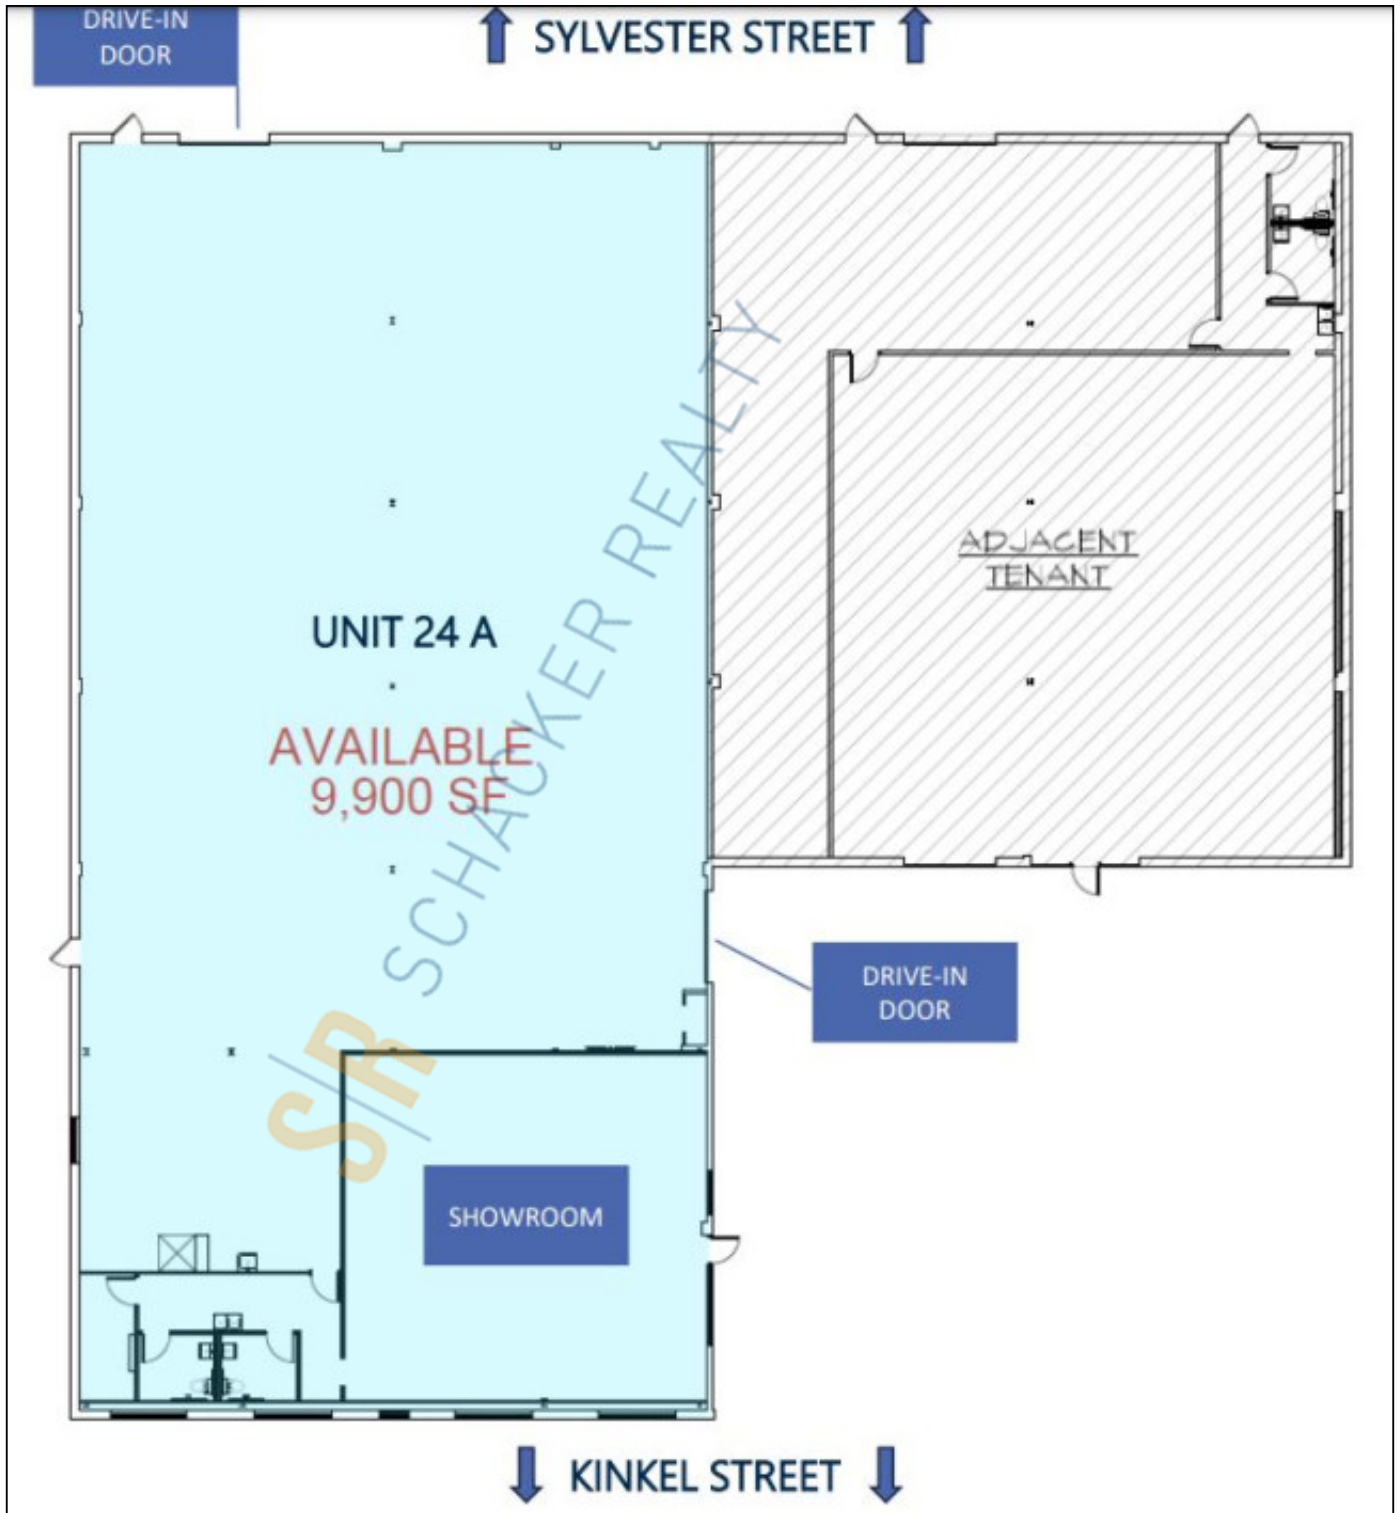

For more information please contact: Schacker Realty 631-293-3700 info@schackerrealty.com

All information is subject to errors, omissions, modification, and withdrawal.
Measurements may be estimates and information shown should not be relied upon without independent verification.
This advertisement does not suggest that the broker has a listing or has done a transaction in this property or properties.