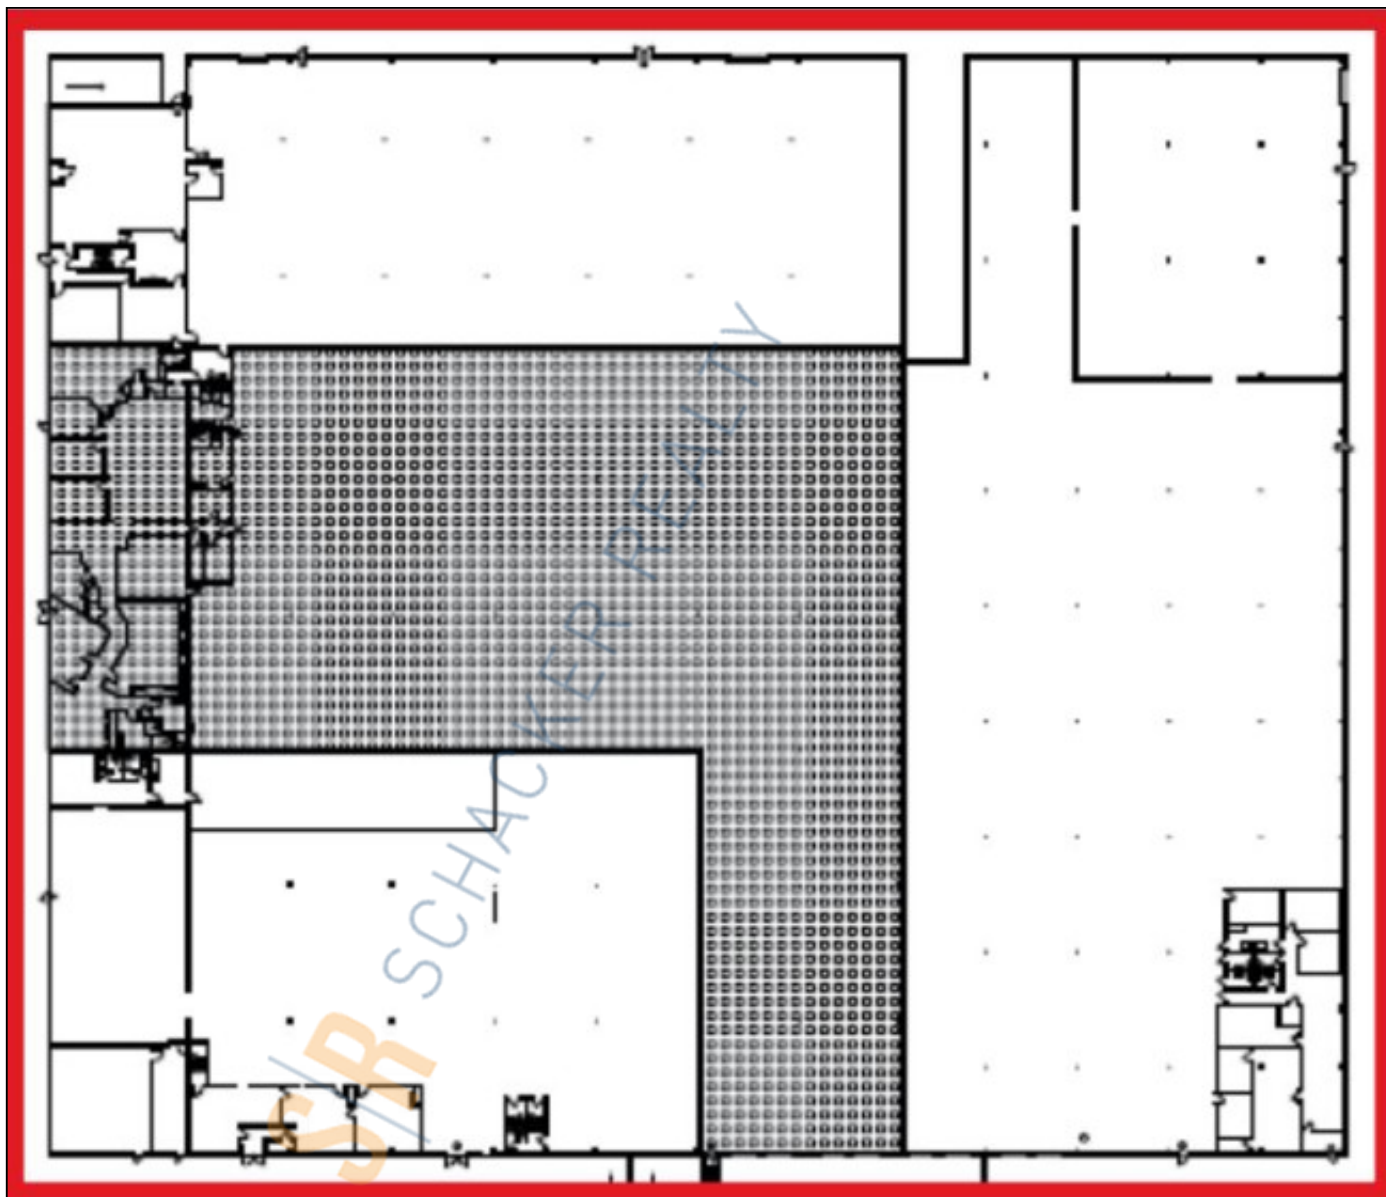

For more information please contact: Schacker Realty 631-293-3700 info@schackerrealty.com

All information is subject to errors, omissions, modification, and withdrawal.

Measurements may be estimates and information shown should not be relied upon without independent verification.

This advertisement does not suggest that the broker has a listing or has done a transaction in this property or properties.