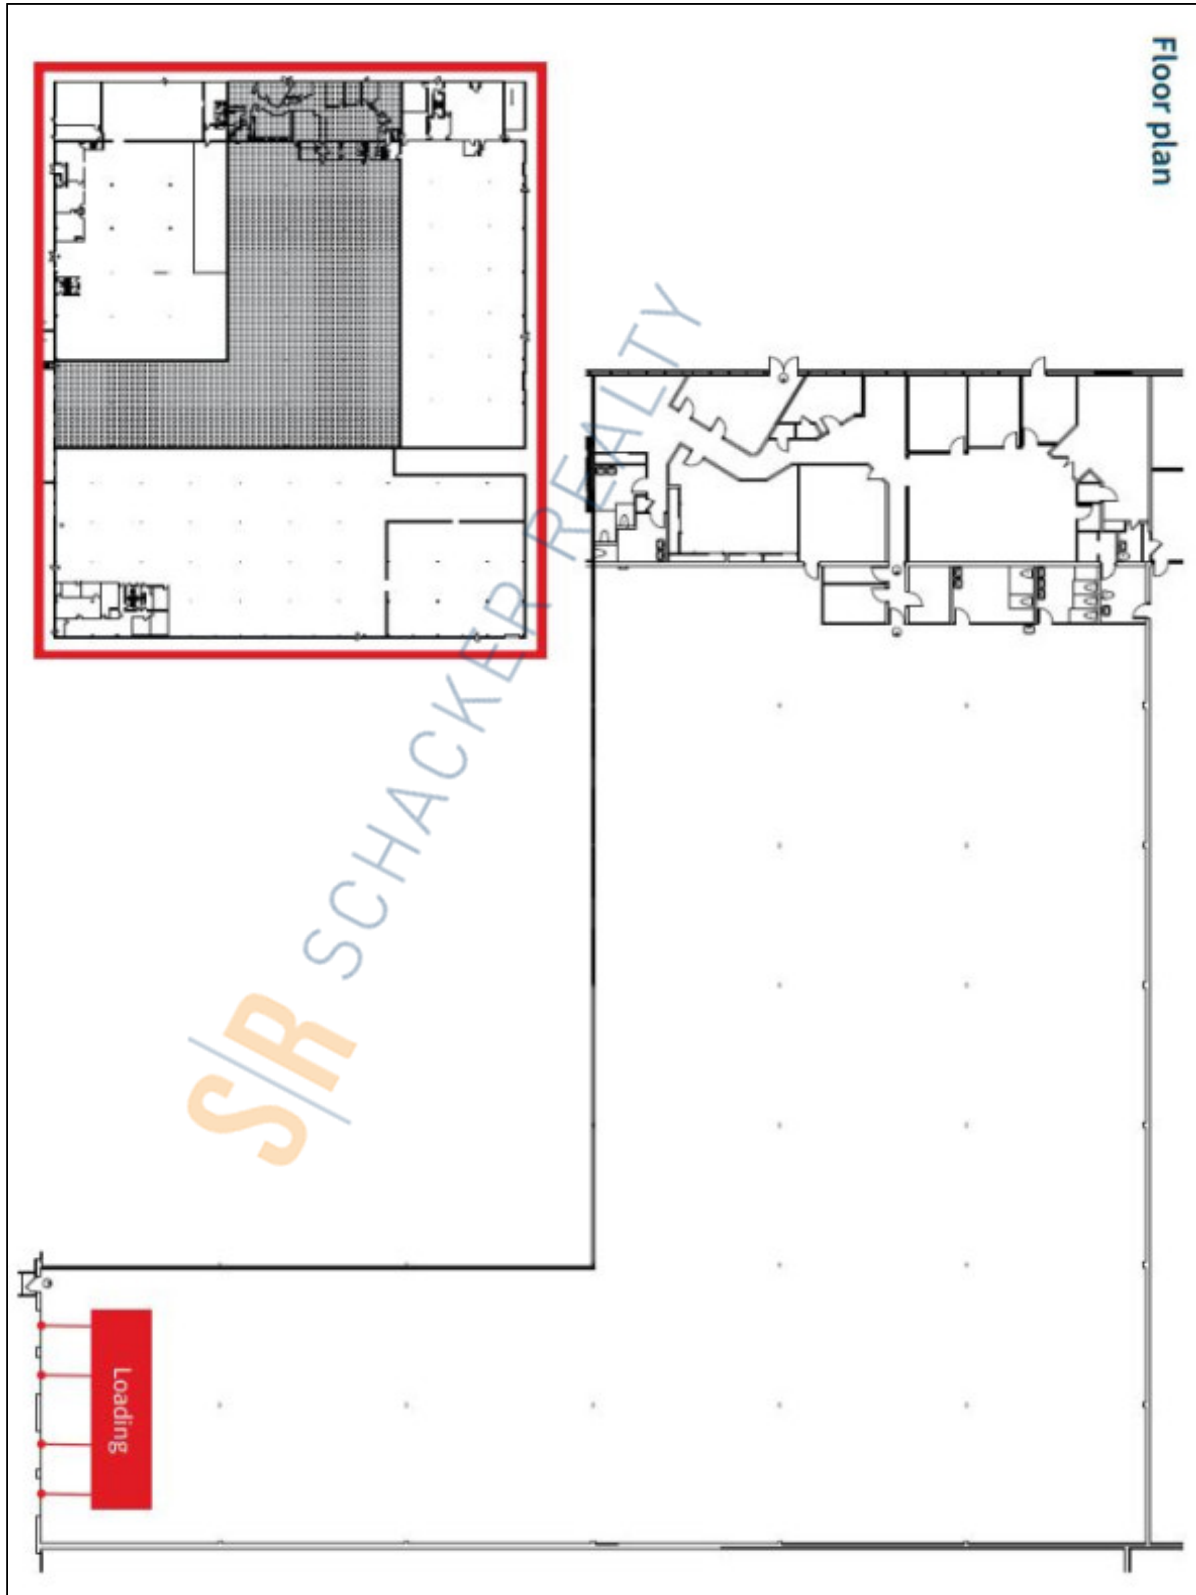

For more information please contact: Schacker Realty 631-293-3700 info@schackerrealty.com

All information is subject to errors, omissions, modification, and withdrawal.
Measurements may be estimates and information shown should not be relied upon without independent verification.
This advertisement does not suggest that the broker has a listing or has done a transaction in this property or properties.