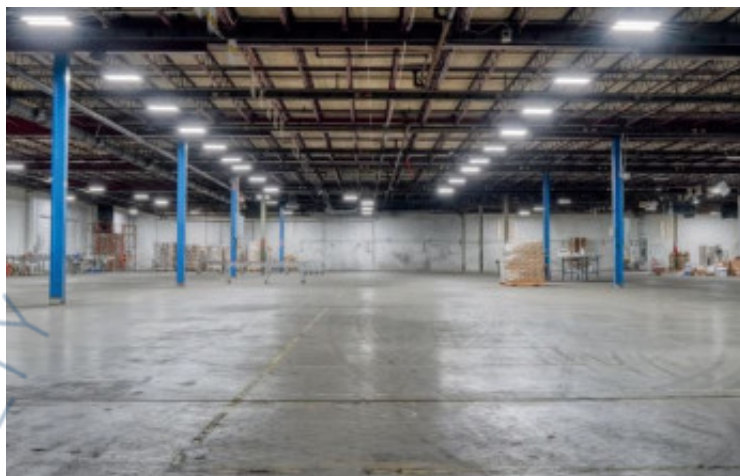

For more information please contact: Schacker Realty 631-293-3700 info@schackerrealty.com

All information is subject to errors, omissions, modification, and withdrawal.
Measurements may be estimates and information shown should not be relied upon without independent verification.
This advertisement does not suggest that the broker has a listing or has done a transaction in this property or properties.