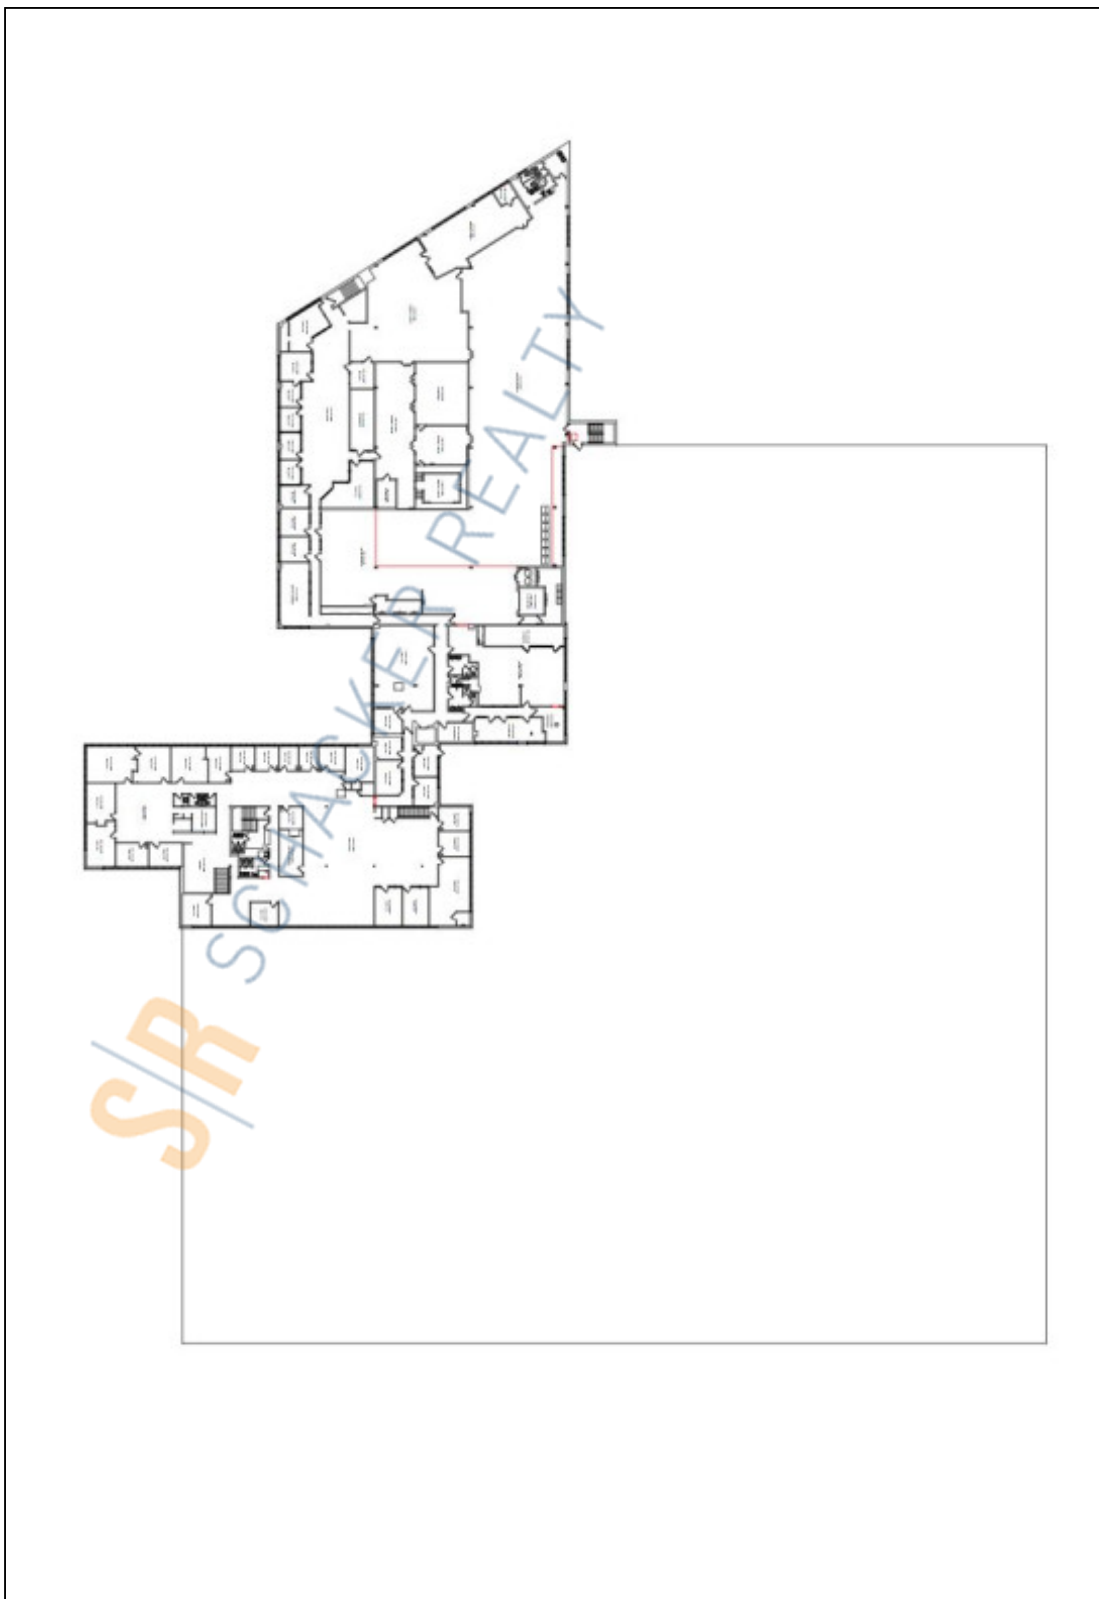

For more information please contact: Schacker Realty 631-293-3700 info@schackerrealty.com

All information is subject to errors, omissions, modification, and withdrawal.

Measurements may be estimates and information shown should not be relied upon without independent verification.

This advertisement does not suggest that the broker has a listing or has done a transaction in this property or properties.