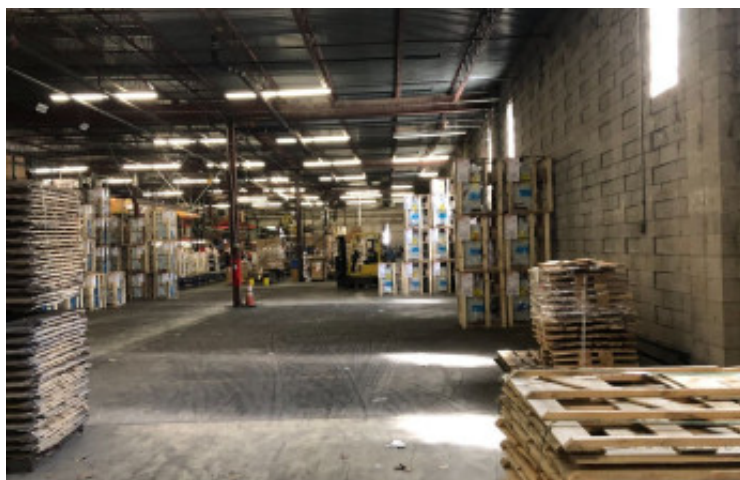

SCHACKER REALTY

100 Forest Dr, Greenvale

For more information please contact: Schacker Realty 631-293-3700 info@schackerrealty.com

All information is subject to errors, omissions, modification, and withdrawal.
Measurements may be estimates and information shown should not be relied upon without independent verification.
This advertisement does not suggest that the broker has a listing or has done a transaction in this property or properties.