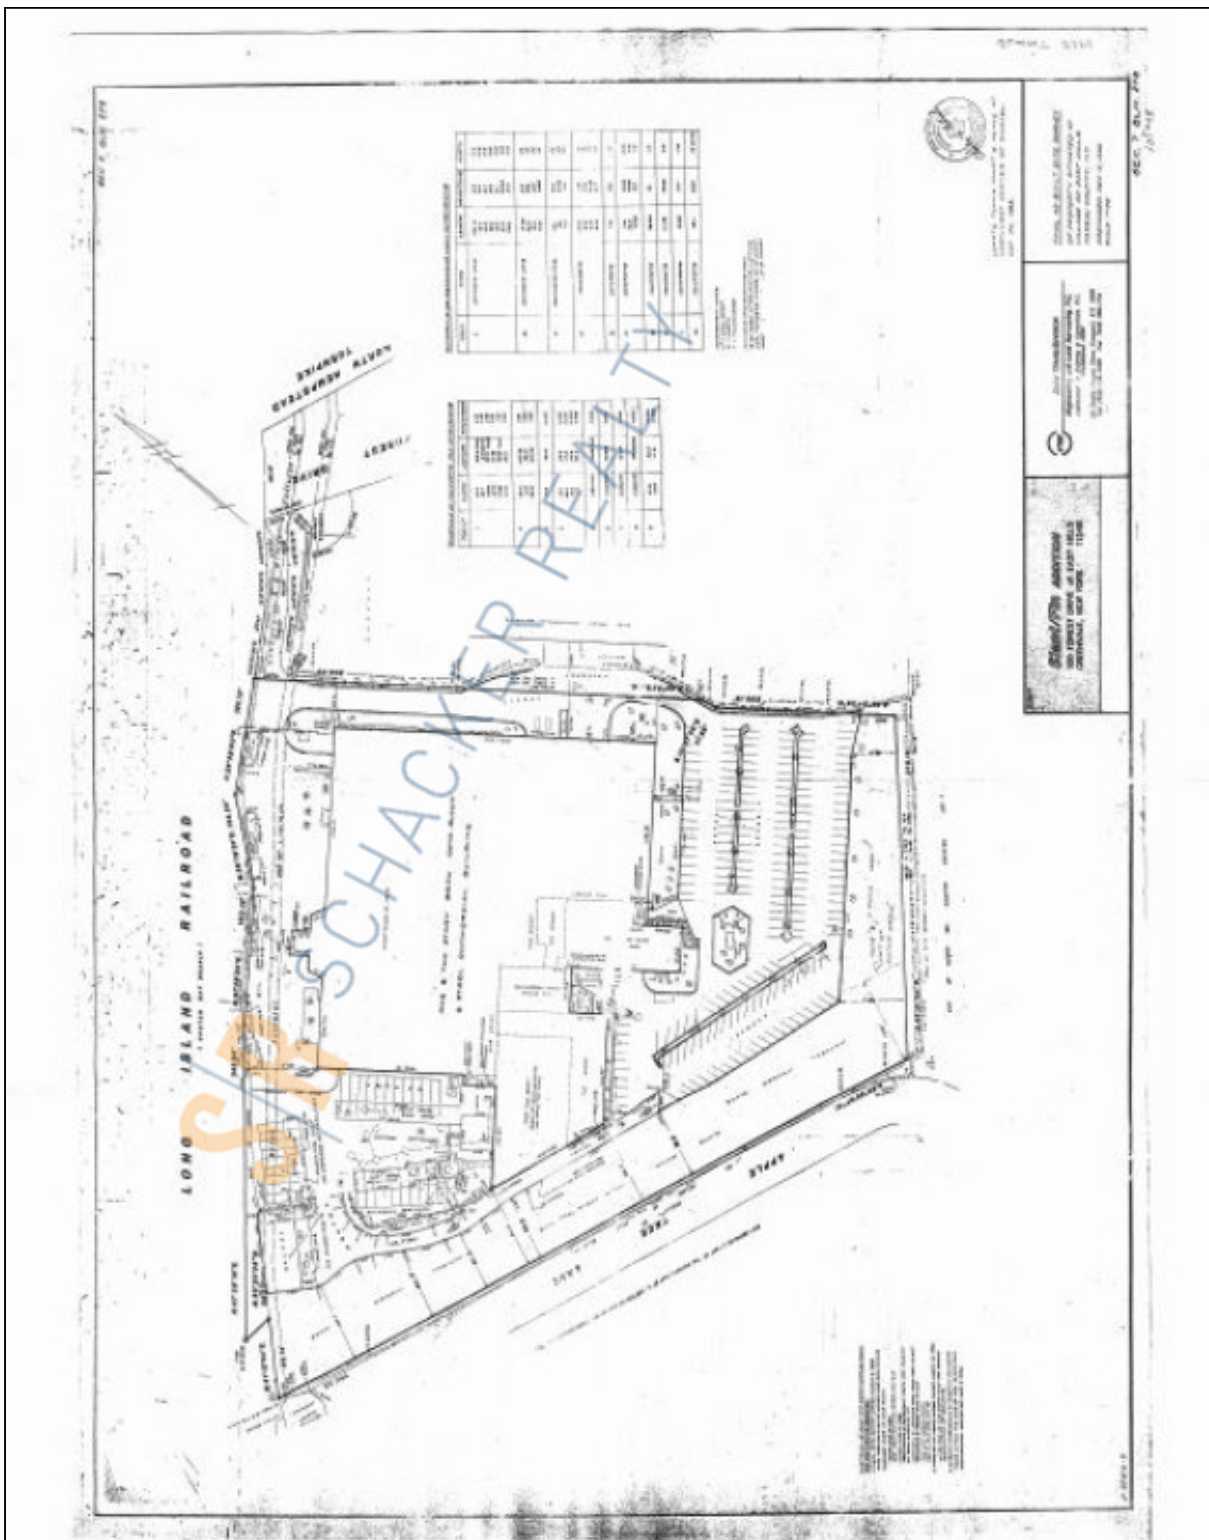

For more information please contact: Schacker Realty 631-293-3700 info@schackerrealty.com

All information is subject to errors, omissions, modification, and withdrawal.
Measurements may be estimates and information shown should not be relied upon without independent verification.
This advertisement does not suggest that the broker has a listing or has done a transaction in this property or properties.