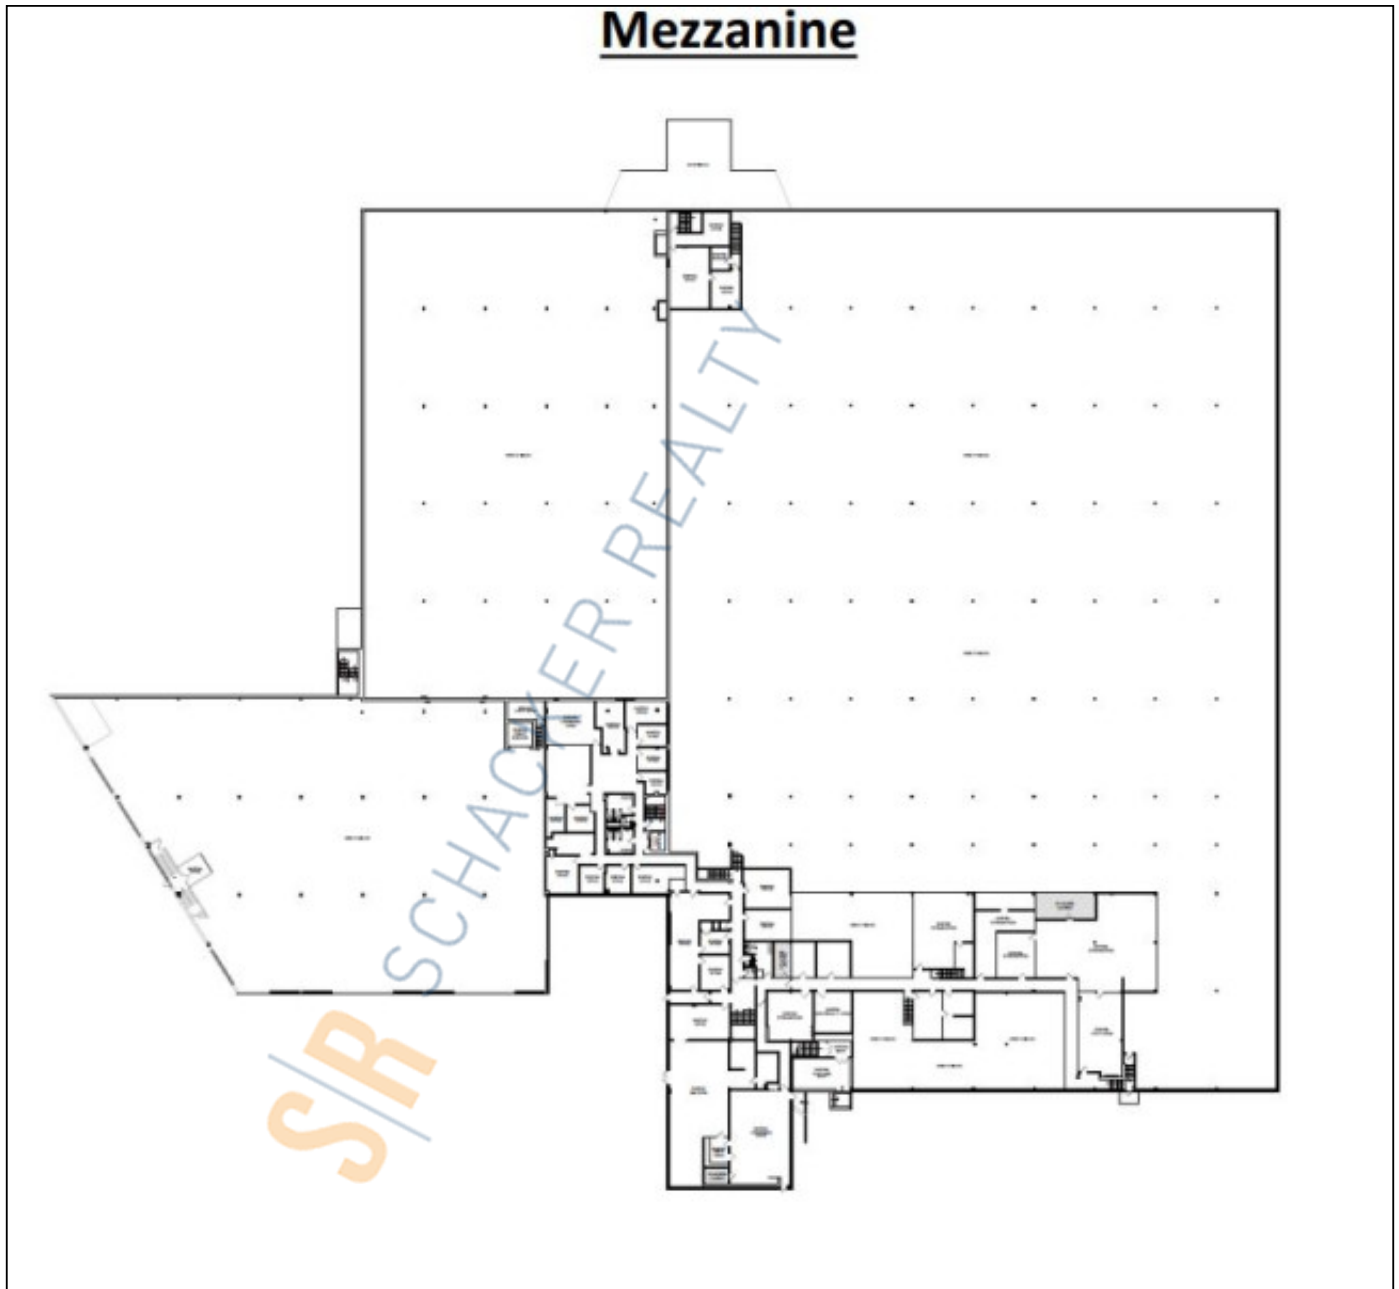

For more information please contact: Schacker Realty 631-293-3700 info@schackerrealty.com

All information is subject to errors, omissions, modification, and withdrawal.

Measurements may be estimates and information shown should not be relied upon without independent verification.

This advertisement does not suggest that the broker has a listing or has done a transaction in this property or properties.