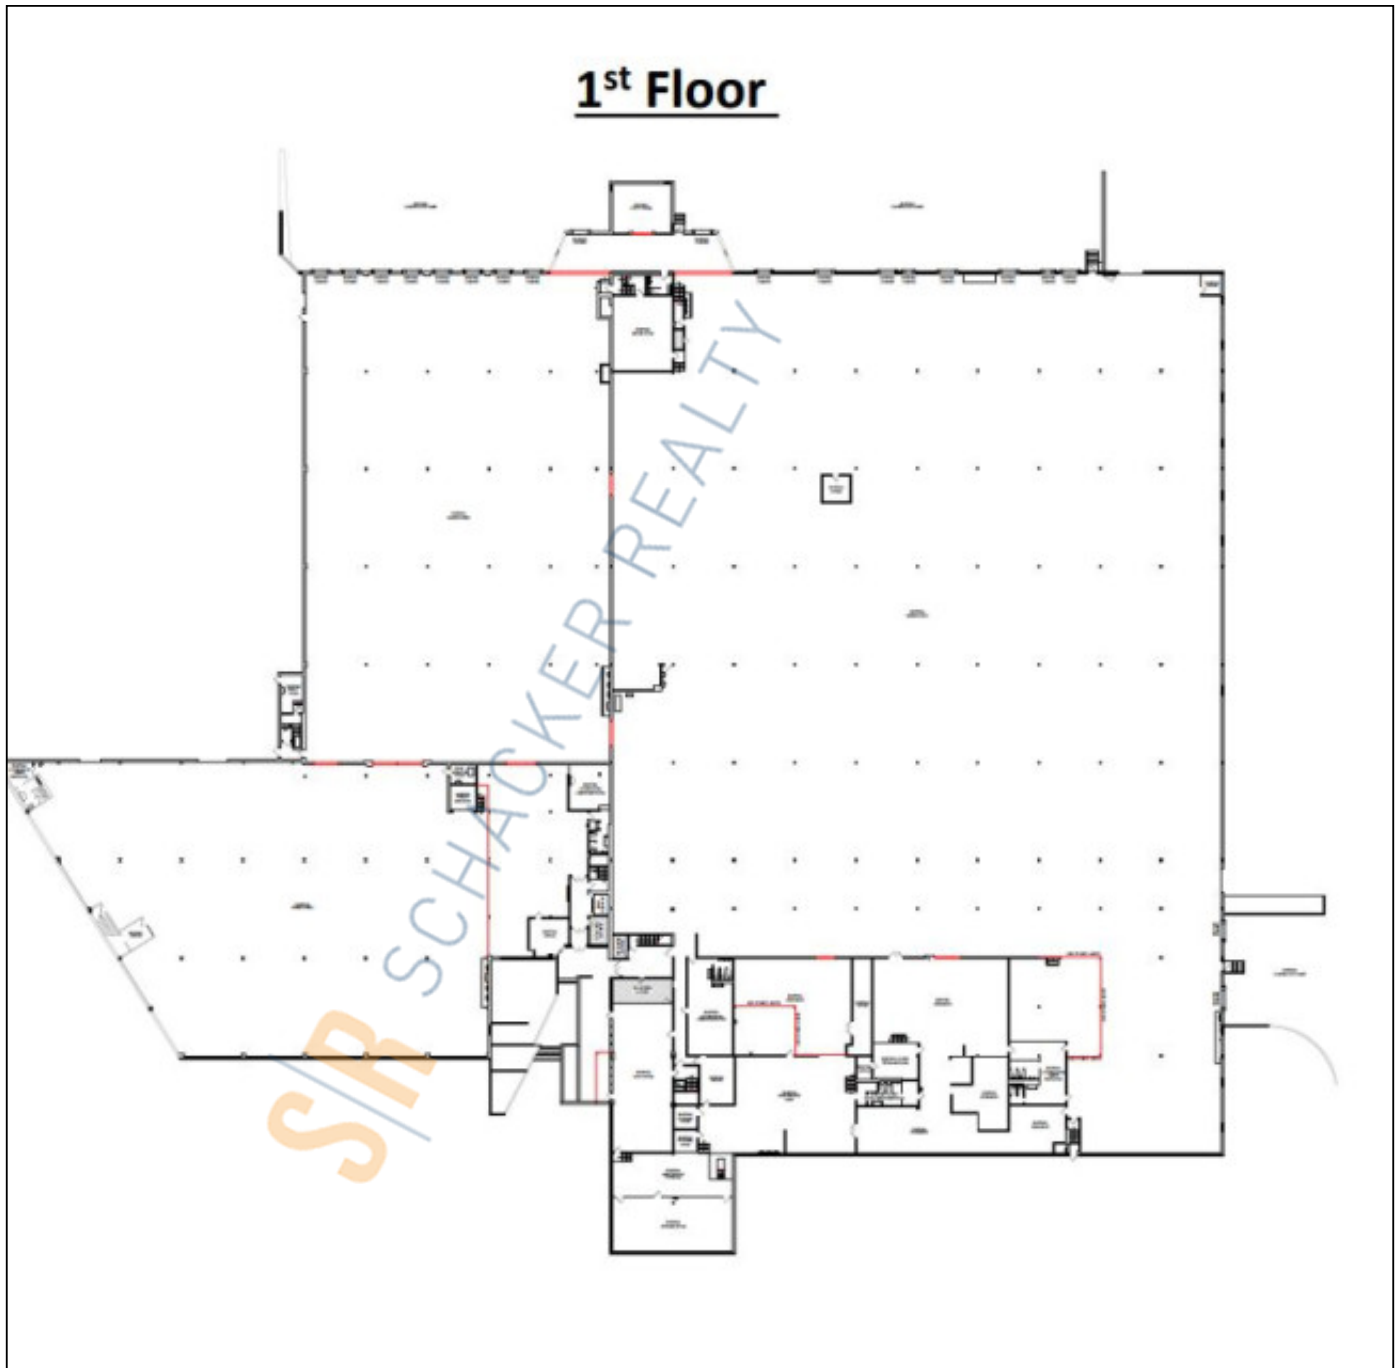

For more information please contact: Schacker Realty 631-293-3700 info@schackerrealty.com

All information is subject to errors, omissions, modification, and withdrawal.

Measurements may be estimates and information shown should not be relied upon without independent verification.

This advertisement does not suggest that the broker has a listing or has done a transaction in this property or properties.