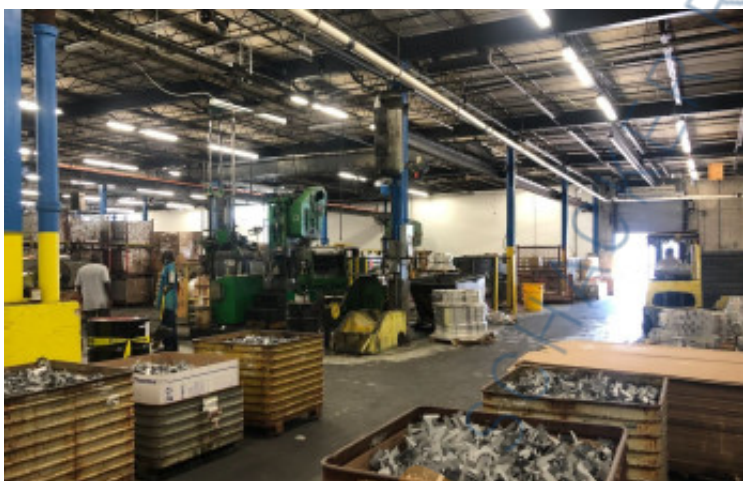

SCHACKER REALTY

100 Forest Dr, Greenvale

For more information please contact: Schacker Realty 631-293-3700 info@schackerrealty.com

All information is subject to errors, omissions, modification, and withdrawal.
Measurements may be estimates and information shown should not be relied upon without independent verification.
This advertisement does not suggest that the broker has a listing or has done a transaction in this property or properties.