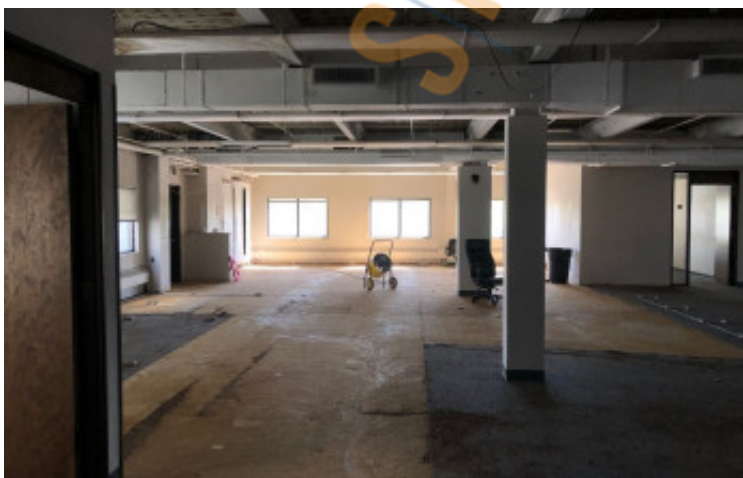

SCHACKER REALTY

15 Grumman Rd W, Bethpage

For more information please contact: Schacker Realty 631-293-3700 info@schackerrealty.com

All information is subject to errors, omissions, modification, and withdrawal.
Measurements may be estimates and information shown should not be relied upon without independent verification.
This advertisement does not suggest that the broker has a listing or has done a transaction in this property or properties.