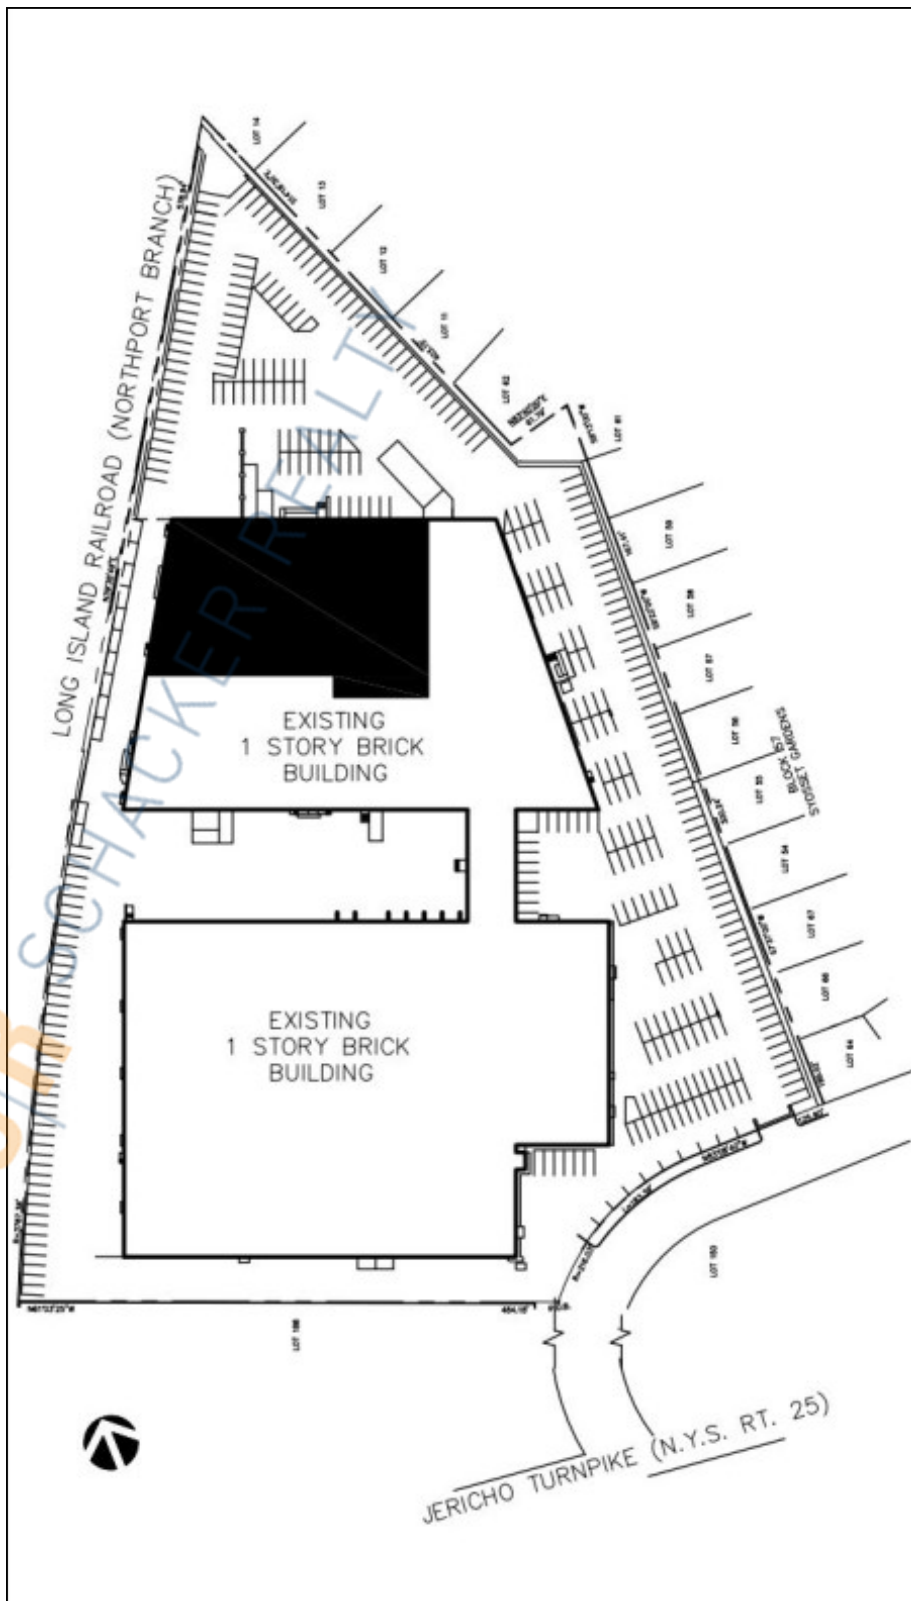

For more information please contact: Schacker Realty 631-293-3700 info@schackerrealty.com

All information is subject to errors, omissions, modification, and withdrawal.
Measurements may be estimates and information shown should not be relied upon without independent verification.
This advertisement does not suggest that the broker has a listing or has done a transaction in this property or properties.