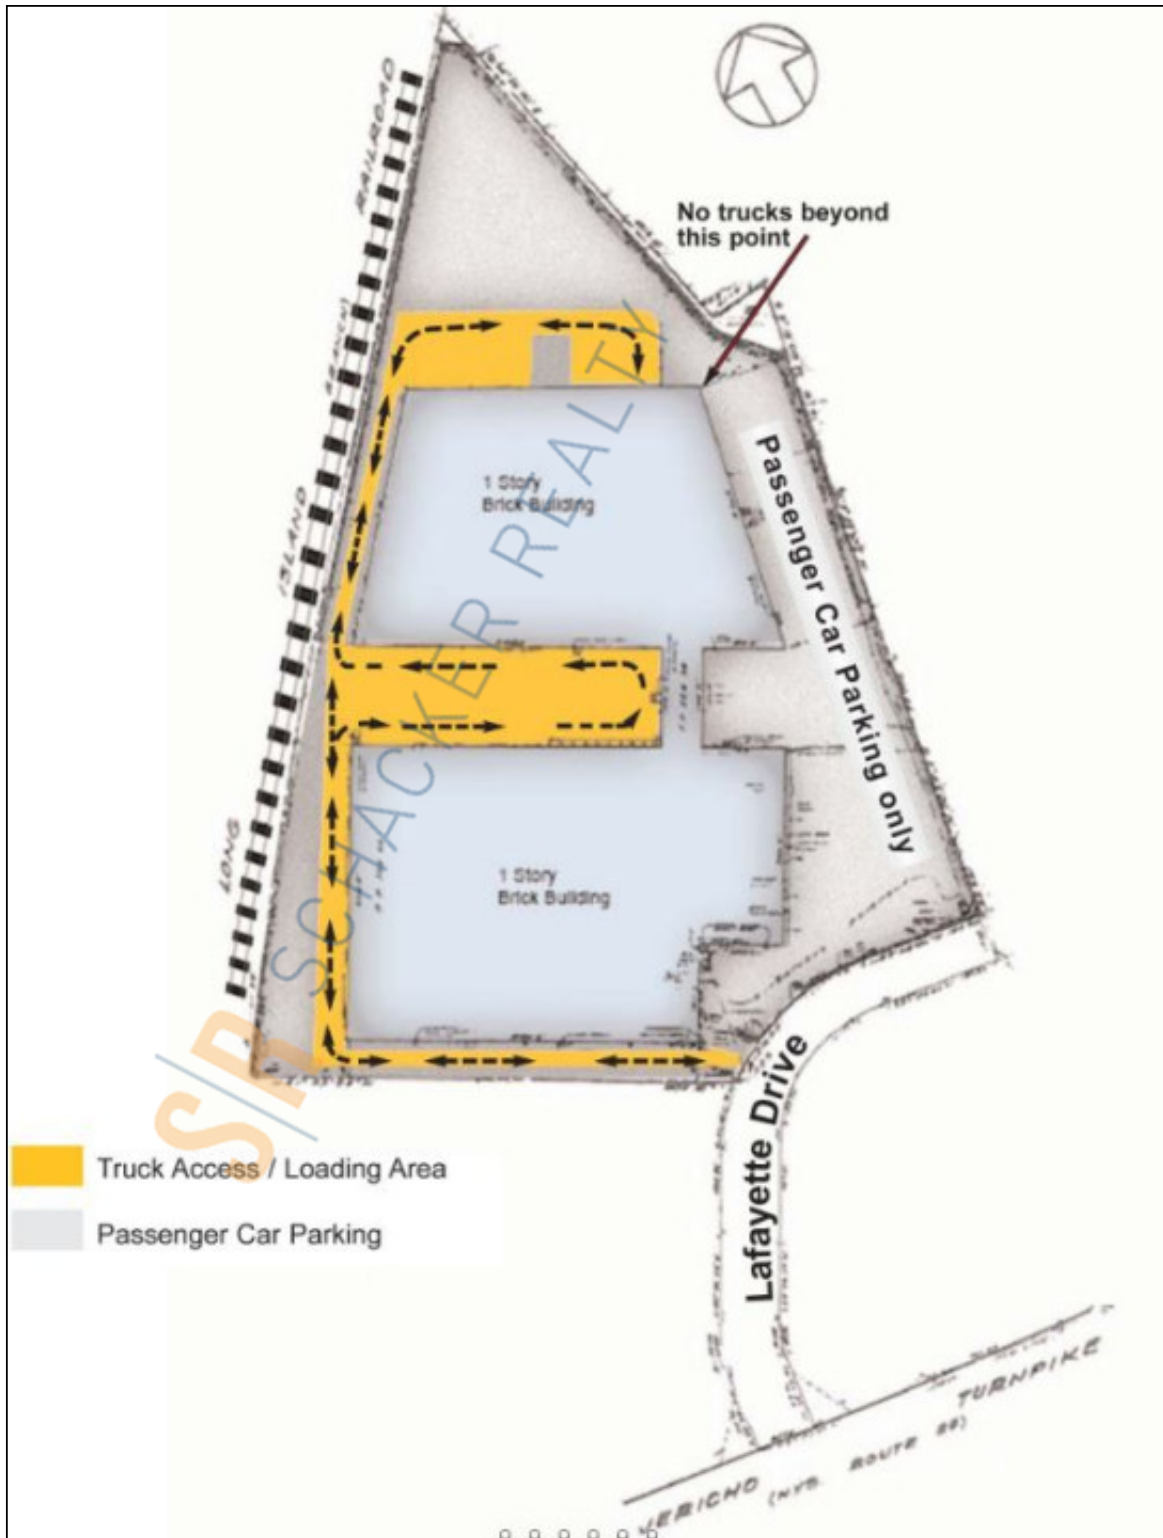

For more information please contact: Schacker Realty 631-293-3700 info@schackerrealty.com

All information is subject to errors, omissions, modification, and withdrawal.
Measurements may be estimates and information shown should not be relied upon without independent verification.
This advertisement does not suggest that the broker has a listing or has done a transaction in this property or properties.