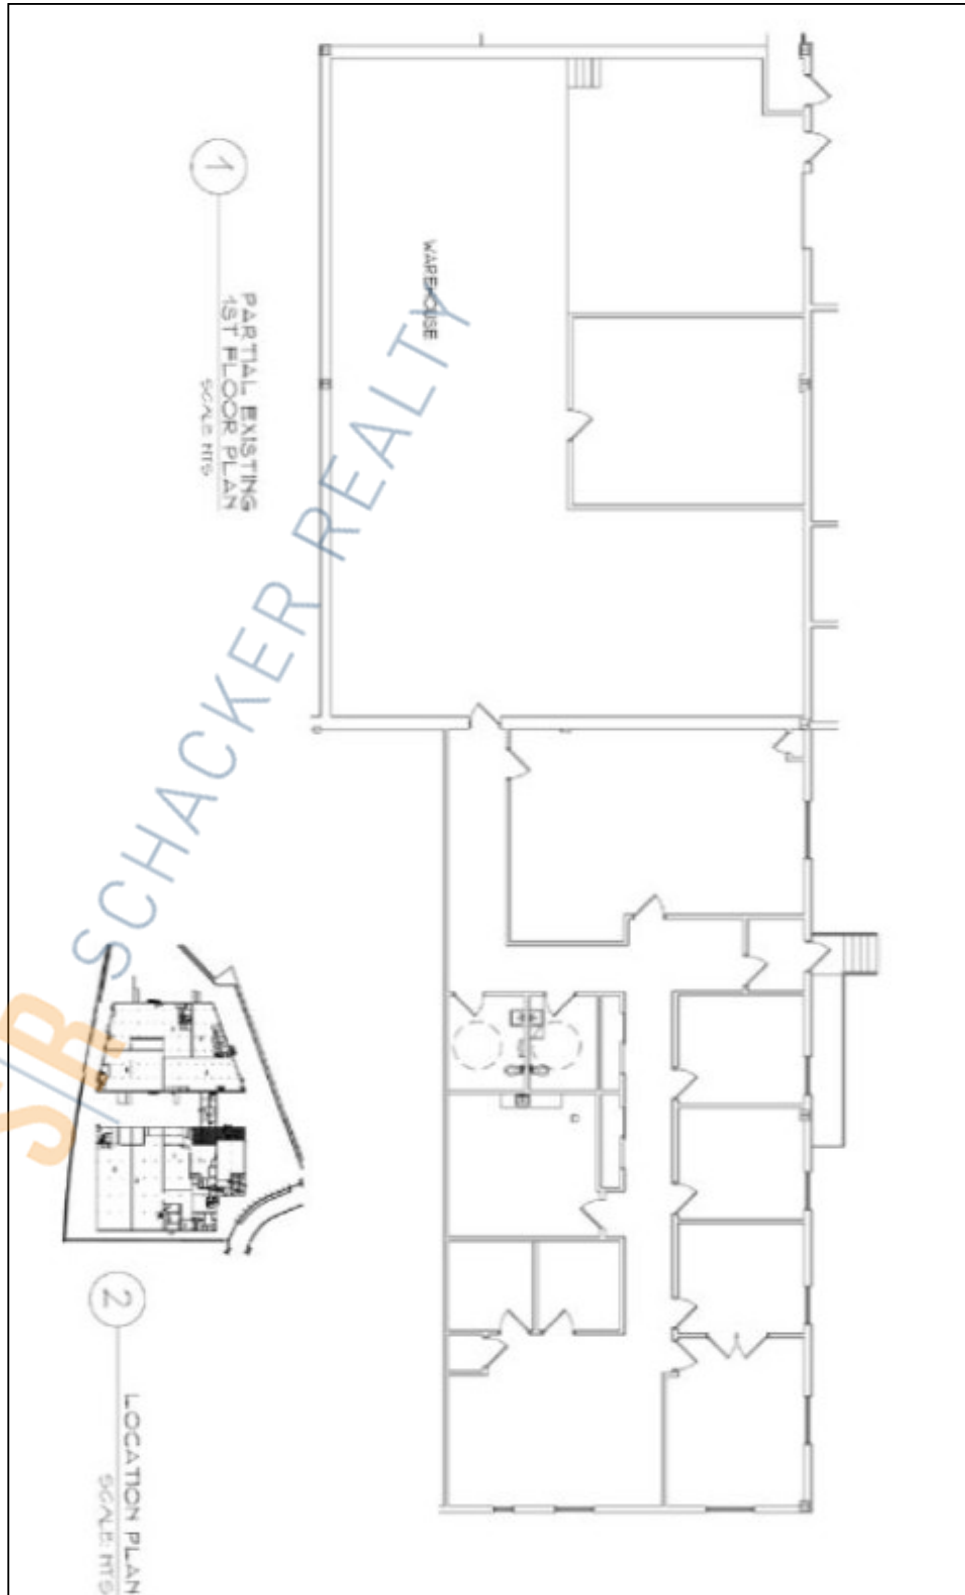

For more information please contact: Schacker Realty 631-293-3700 info@schackerrealty.com

All information is subject to errors, omissions, modification, and withdrawal.
Measurements may be estimates and information shown should not be relied upon without independent verification.
This advertisement does not suggest that the broker has a listing or has done a transaction in this property or properties.