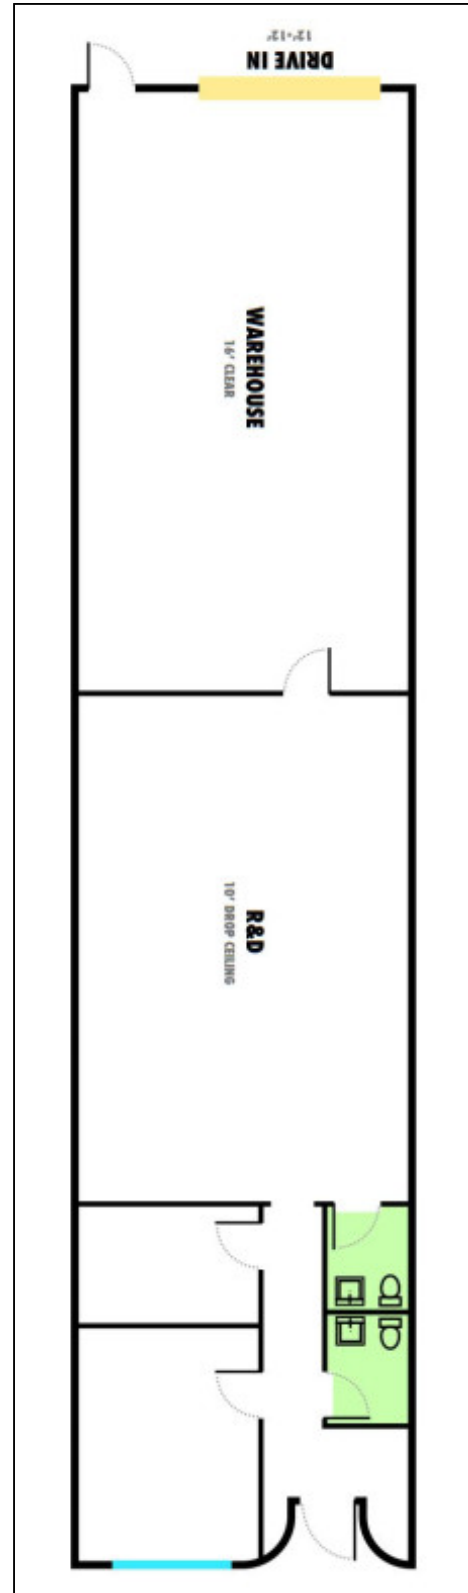

S/R SCHACKER REALTY

For more information please contact: Schacker Realty 631-293-3700 info@schackerrealty.com

All information is subject to errors, omissions, modification, and withdrawal.

Measurements may be estimates and information shown should not be relied upon without independent verification.

This advertisement does not suggest that the broker has a listing or has done a transaction in this property or properties.