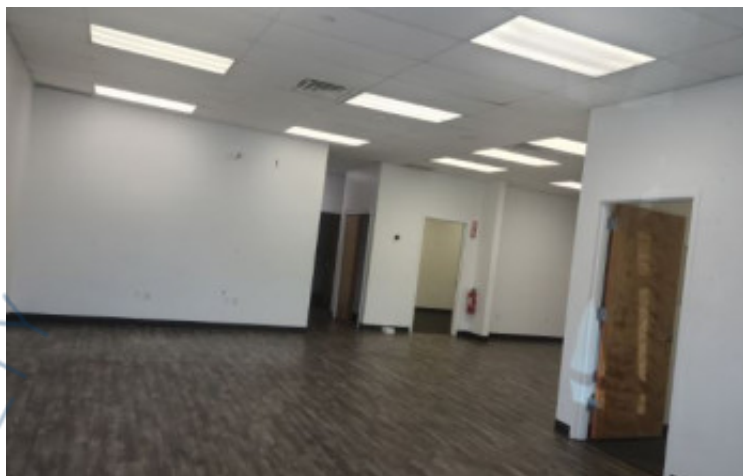

For more information please contact: Schacker Realty 631-293-3700 info@schackerrealty.com

All information is subject to errors, omissions, modification, and withdrawal.
Measurements may be estimates and information shown should not be relied upon without independent verification.
This advertisement does not suggest that the broker has a listing or has done a transaction in this property or properties.