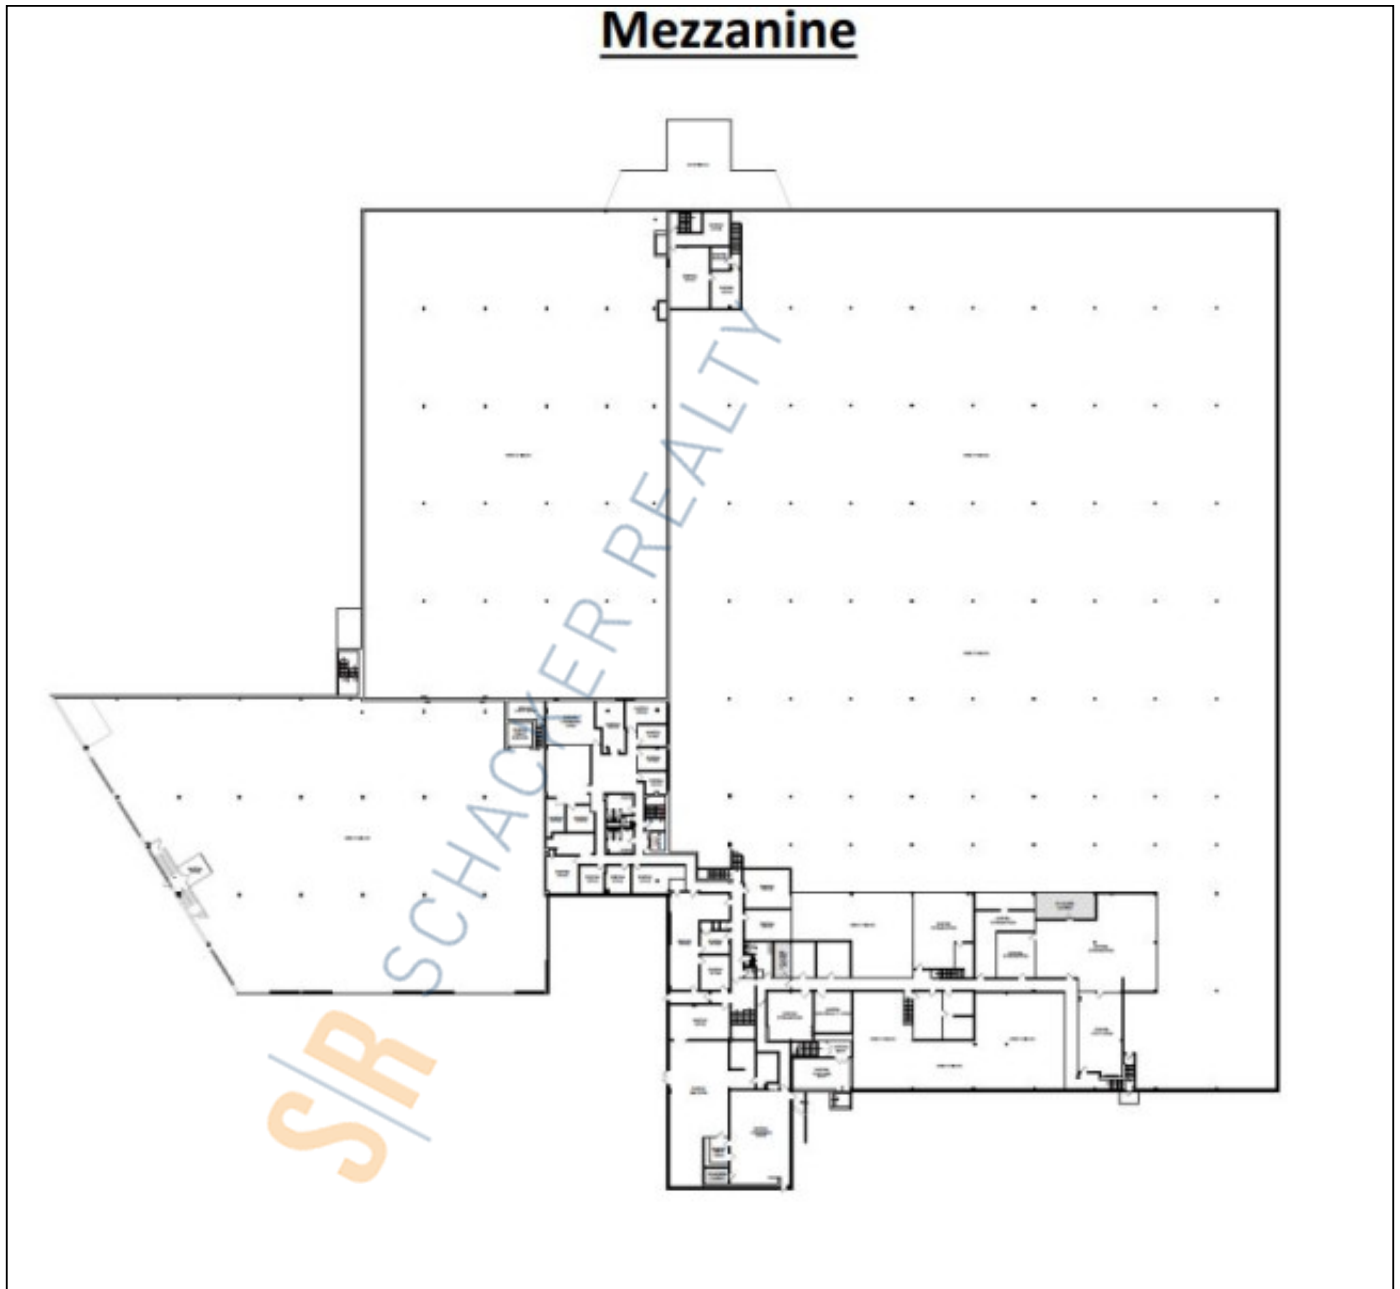

For more information please contact: Schacker Realty 631-293-3700 info@schackerrealty.com

All information is subject to errors, omissions, modification, and withdrawal.

Measurements may be estimates and information shown should not be relied upon without independent verification.

This advertisement does not suggest that the broker has a listing or has done a transaction in this property or properties.