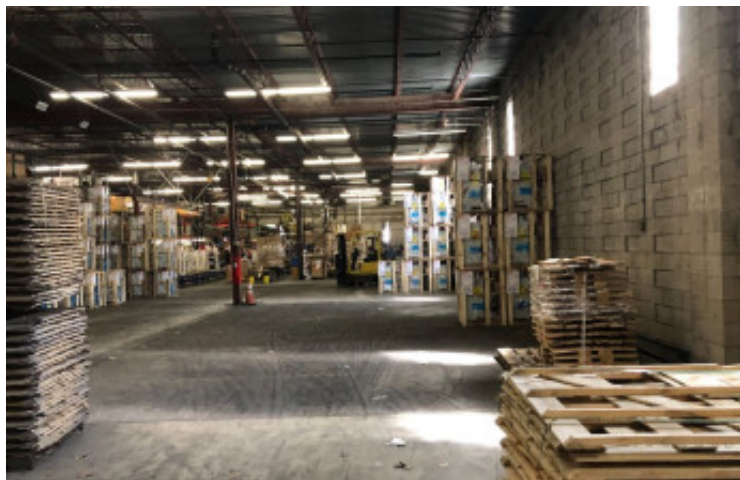

SCHACKER REALTY

100 Forest Dr, Greenvale

For more information please contact: Schacker Realty 631-293-3700 info@schackerrealty.com

All information is subject to errors, omissions, modification, and withdrawal.
Measurements may be estimates and information shown should not be relied upon without independent verification.
This advertisement does not suggest that the broker has a listing or has done a transaction in this property or properties.