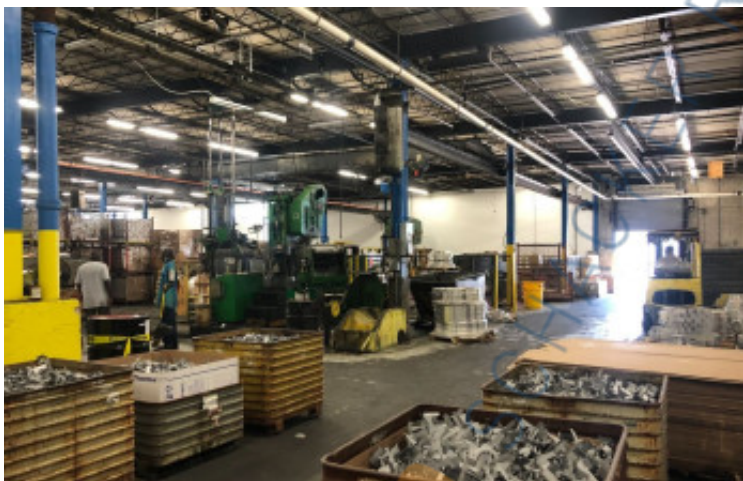

SCHACKER REALTY

100 Forest Dr, Greenvale

For more information please contact: Schacker Realty 631-293-3700 info@schackerrealty.com

All information is subject to errors, omissions, modification, and withdrawal.
Measurements may be estimates and information shown should not be relied upon without independent verification.
This advertisement does not suggest that the broker has a listing or has done a transaction in this property or properties.