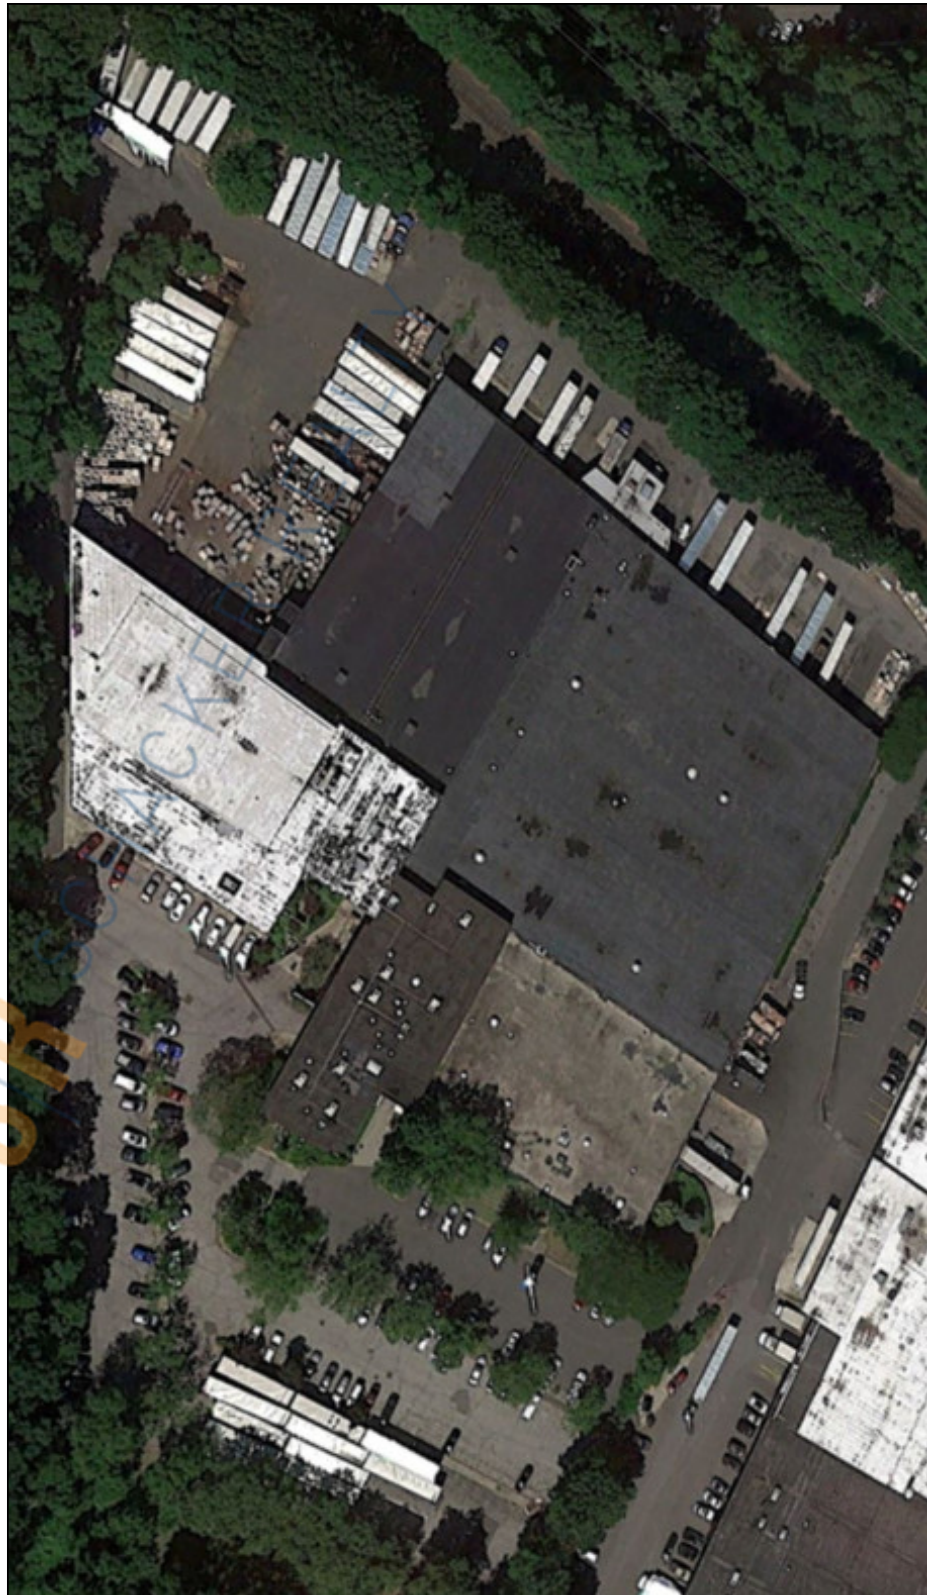

SCHACKER REALTY

100 Forest Dr, Greenvale

For more information please contact: Schacker Realty 631-293-3700 info@schackerrealty.com

All information is subject to errors, omissions, modification, and withdrawal.

Measurements may be estimates and information shown should not be relied upon without independent verification.

This advertisement does not suggest that the broker has a listing or has done a transaction in this property or properties.