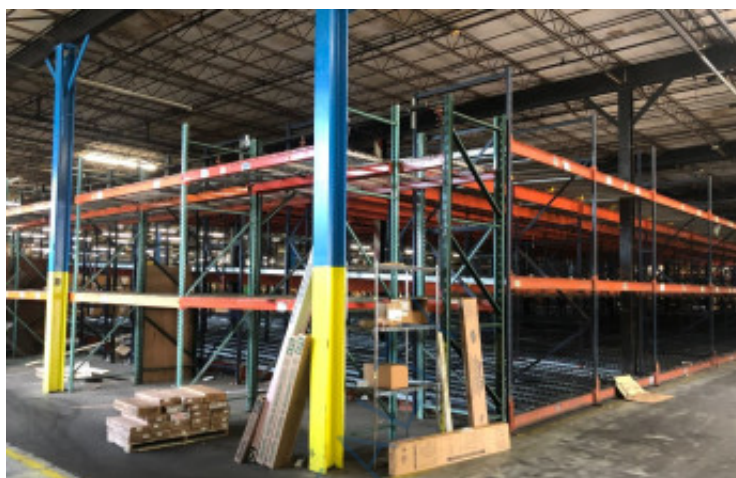

For more information please contact: Schacker Realty 631-293-3700 info@schackerrealty.com

All information is subject to errors, omissions, modification, and withdrawal.
Measurements may be estimates and information shown should not be relied upon without independent verification.
This advertisement does not suggest that the broker has a listing or has done a transaction in this property or properties.