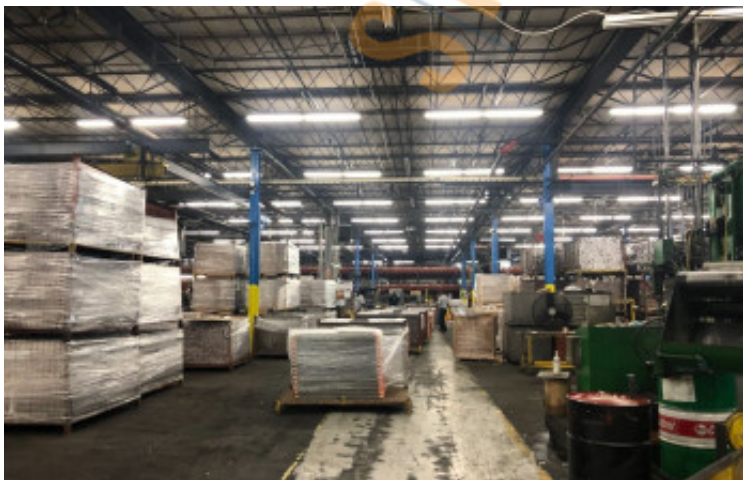

SCHACKER REALTY

100 Forest Dr, Greenvale

For more information please contact: Schacker Realty 631-293-3700 info@schackerrealty.com

All information is subject to errors, omissions, modification, and withdrawal.
Measurements may be estimates and information shown should not be relied upon without independent verification.
This advertisement does not suggest that the broker has a listing or has done a transaction in this property or properties.