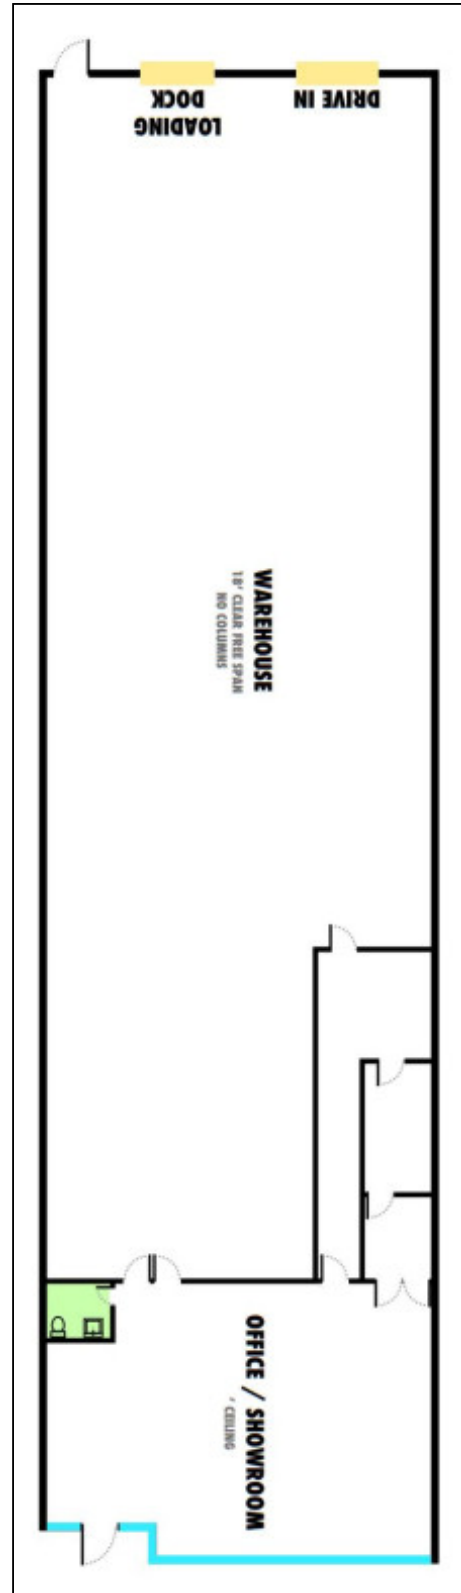

S/R SCHACKER REALTY

For more information please contact: Schacker Realty 631-293-3700 info@schackerrealty.com

All information is subject to errors, omissions, modification, and withdrawal.
Measurements may be estimates and information shown should not be relied upon without independent verification.
This advertisement does not suggest that the broker has a listing or has done a transaction in this property or properties.