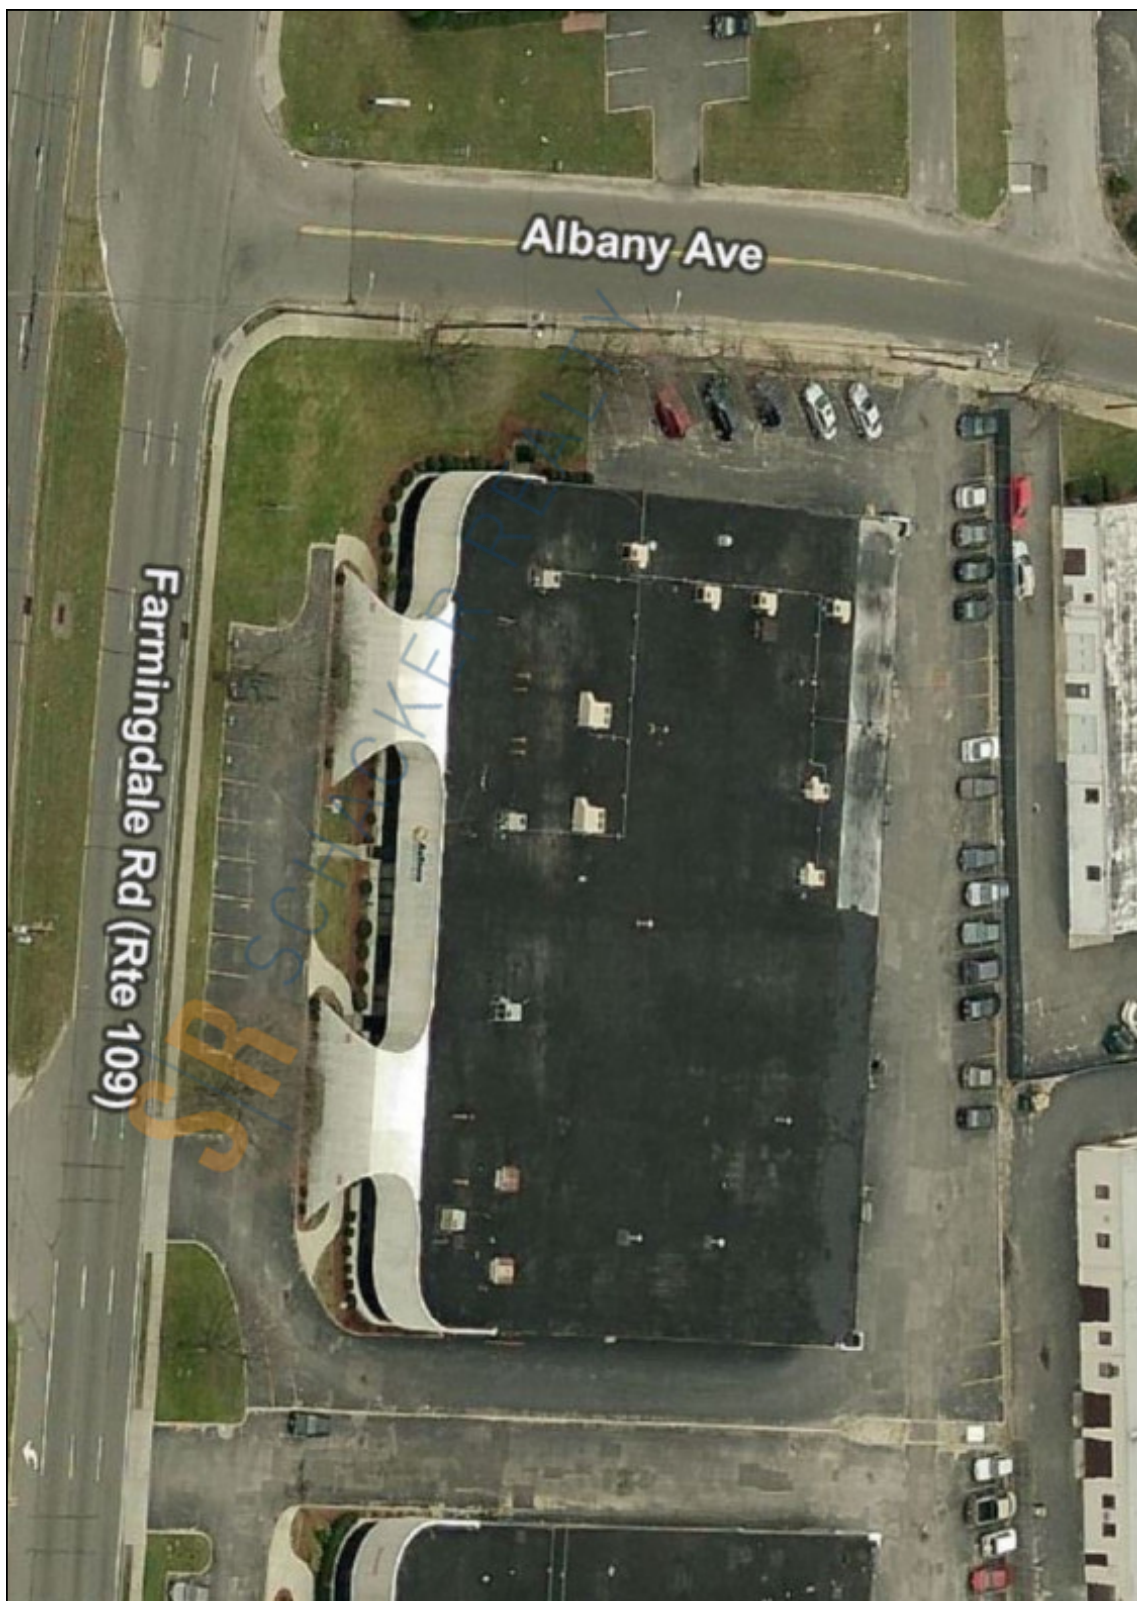

For more information please contact: Schacker Realty 631-293-3700 info@schackerrealty.com

All information is subject to errors, omissions, modification, and withdrawal.
Measurements may be estimates and information shown should not be relied upon without independent verification.
This advertisement does not suggest that the broker has a listing or has done a transaction in this property or properties.