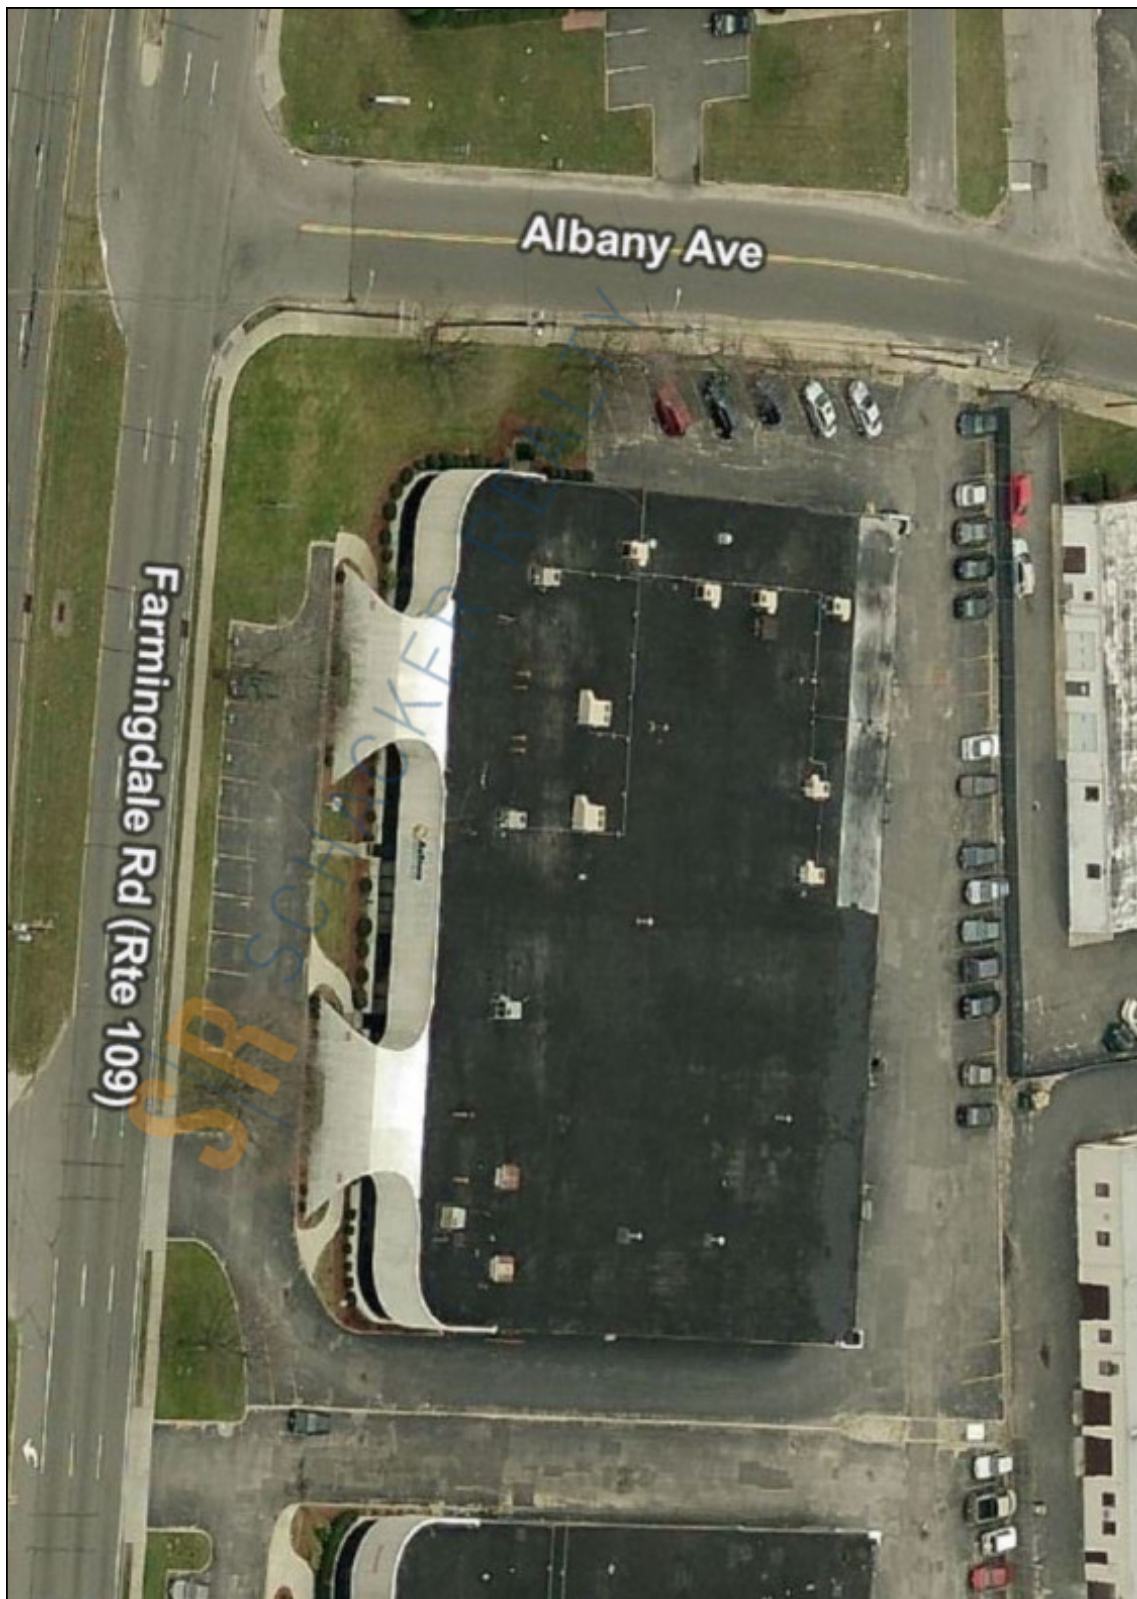

For more information please contact: Schacker Realty 631-293-3700 info@schackerrealty.com

All information is subject to errors, omissions, modification, and withdrawal.
Measurements may be estimates and information shown should not be relied upon without independent verification.
This advertisement does not suggest that the broker has a listing or has done a transaction in this property or properties.