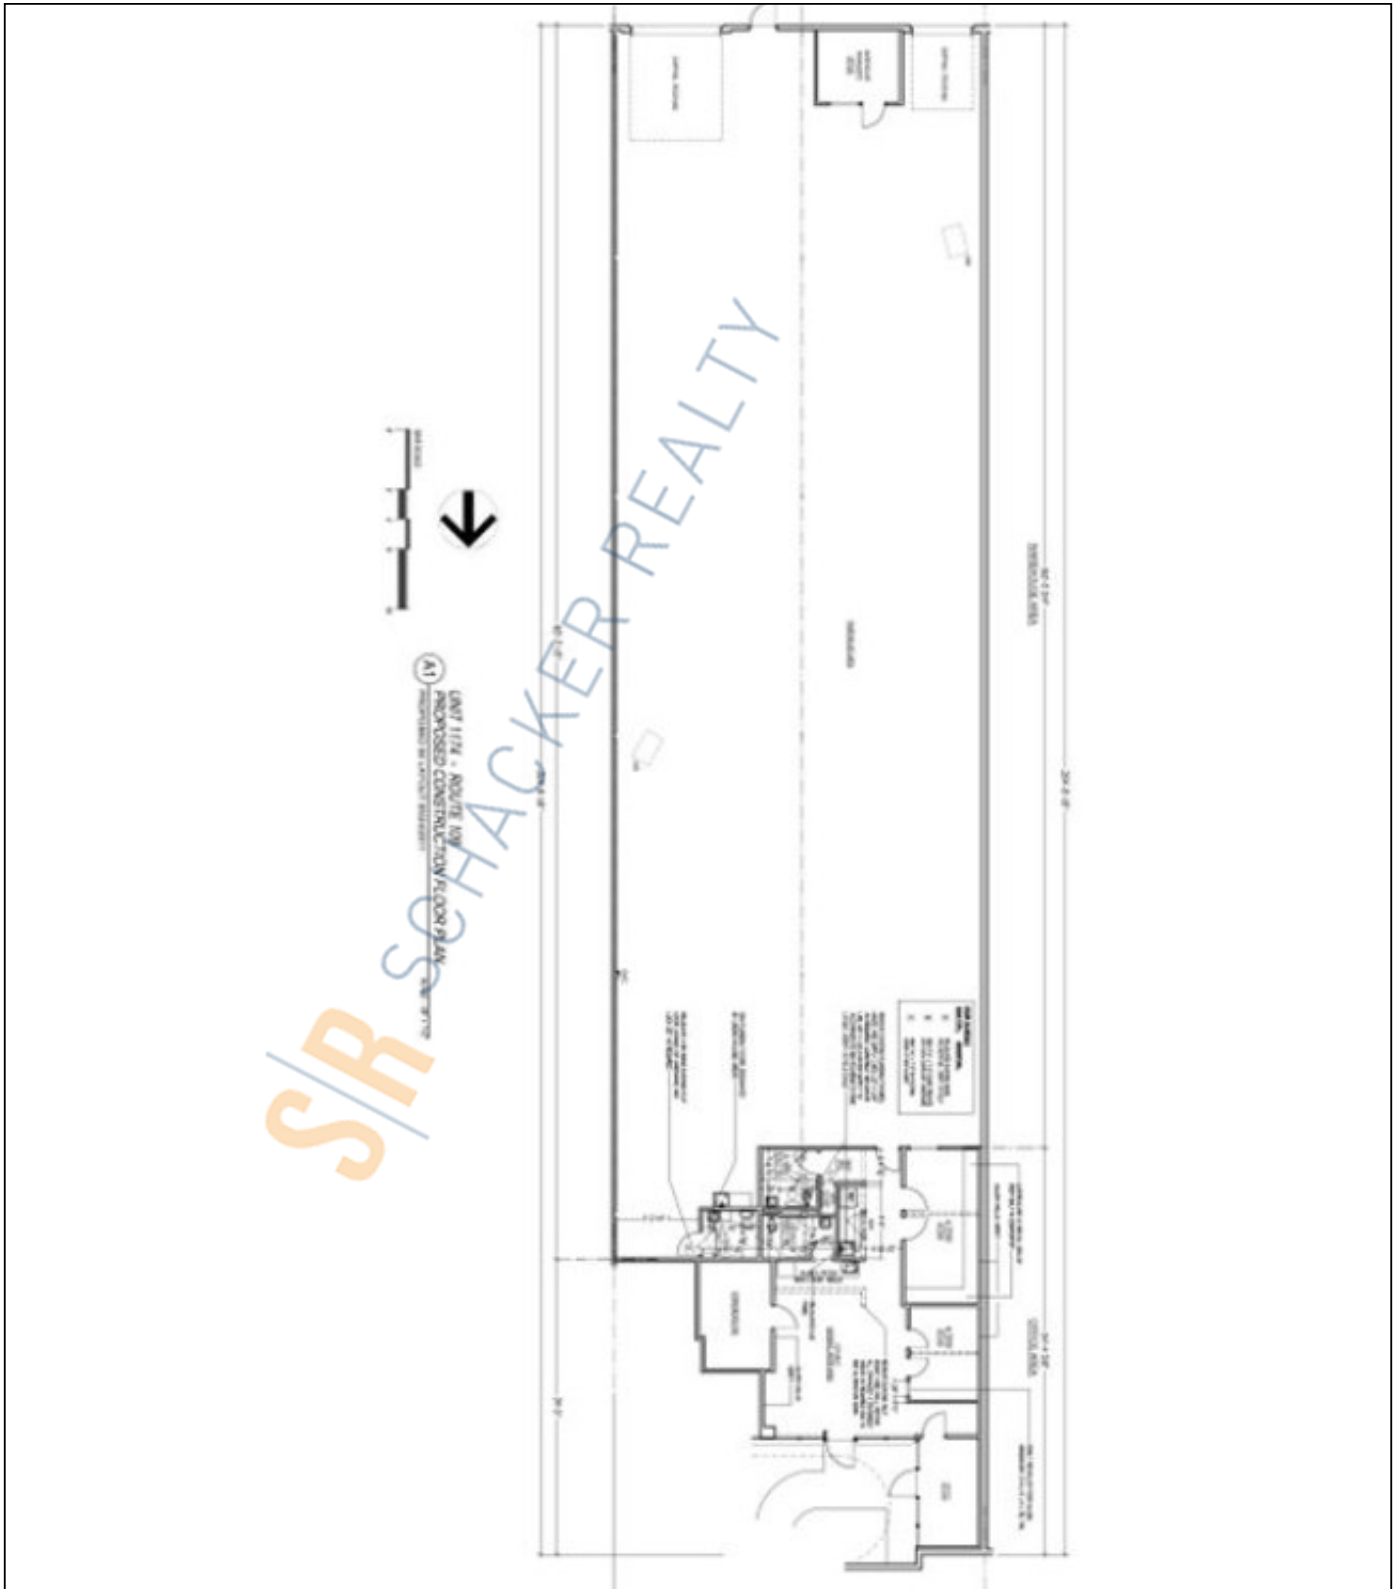

For more information please contact: Schacker Realty 631-293-3700 info@schackerrealty.com

All information is subject to errors, omissions, modification, and withdrawal.

Measurements may be estimates and information shown should not be relied upon without independent verification.

This advertisement does not suggest that the broker has a listing or has done a transaction in this property or properties.