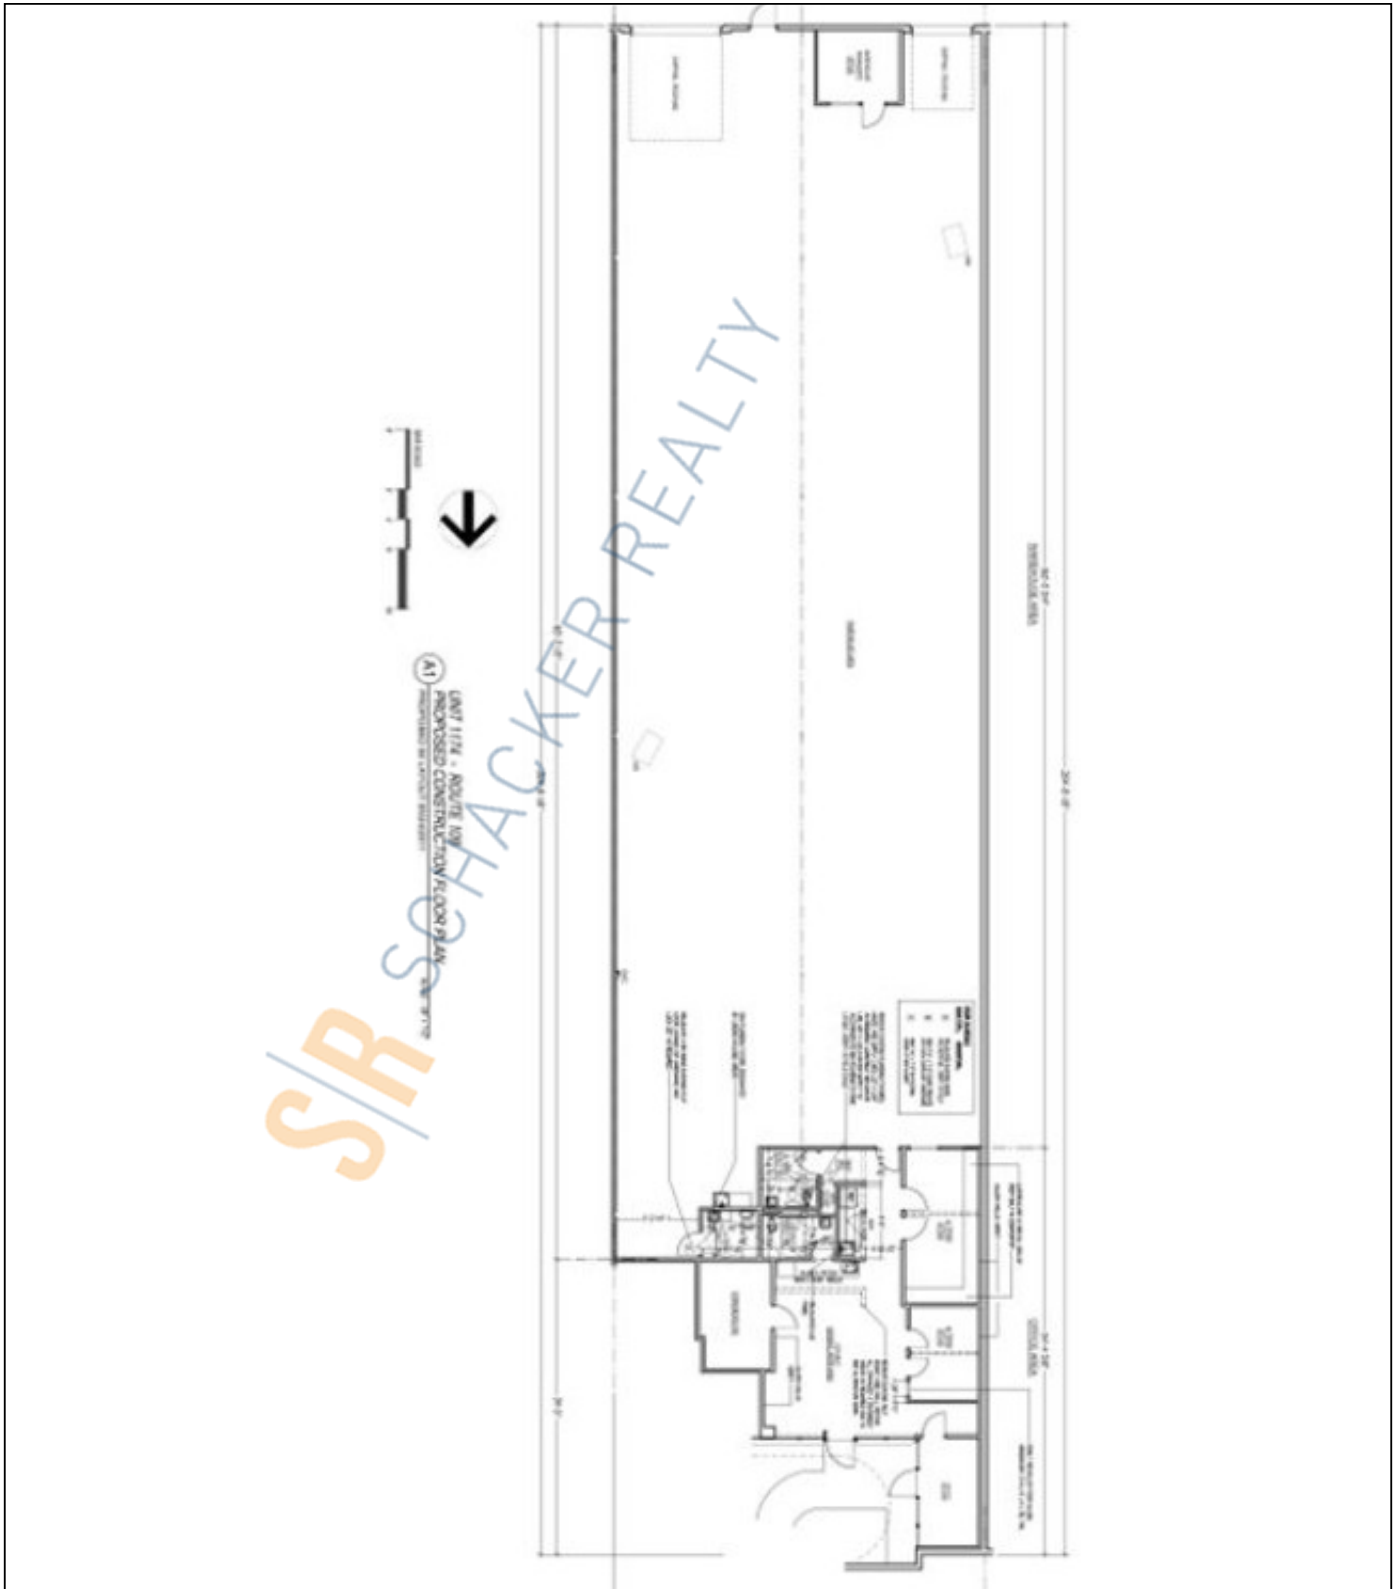

For more information please contact: Schacker Realty 631-293-3700 info@schackerrealty.com

All information is subject to errors, omissions, modification, and withdrawal.
Measurements may be estimates and information shown should not be relied upon without independent verification.
This advertisement does not suggest that the broker has a listing or has done a transaction in this property or properties.