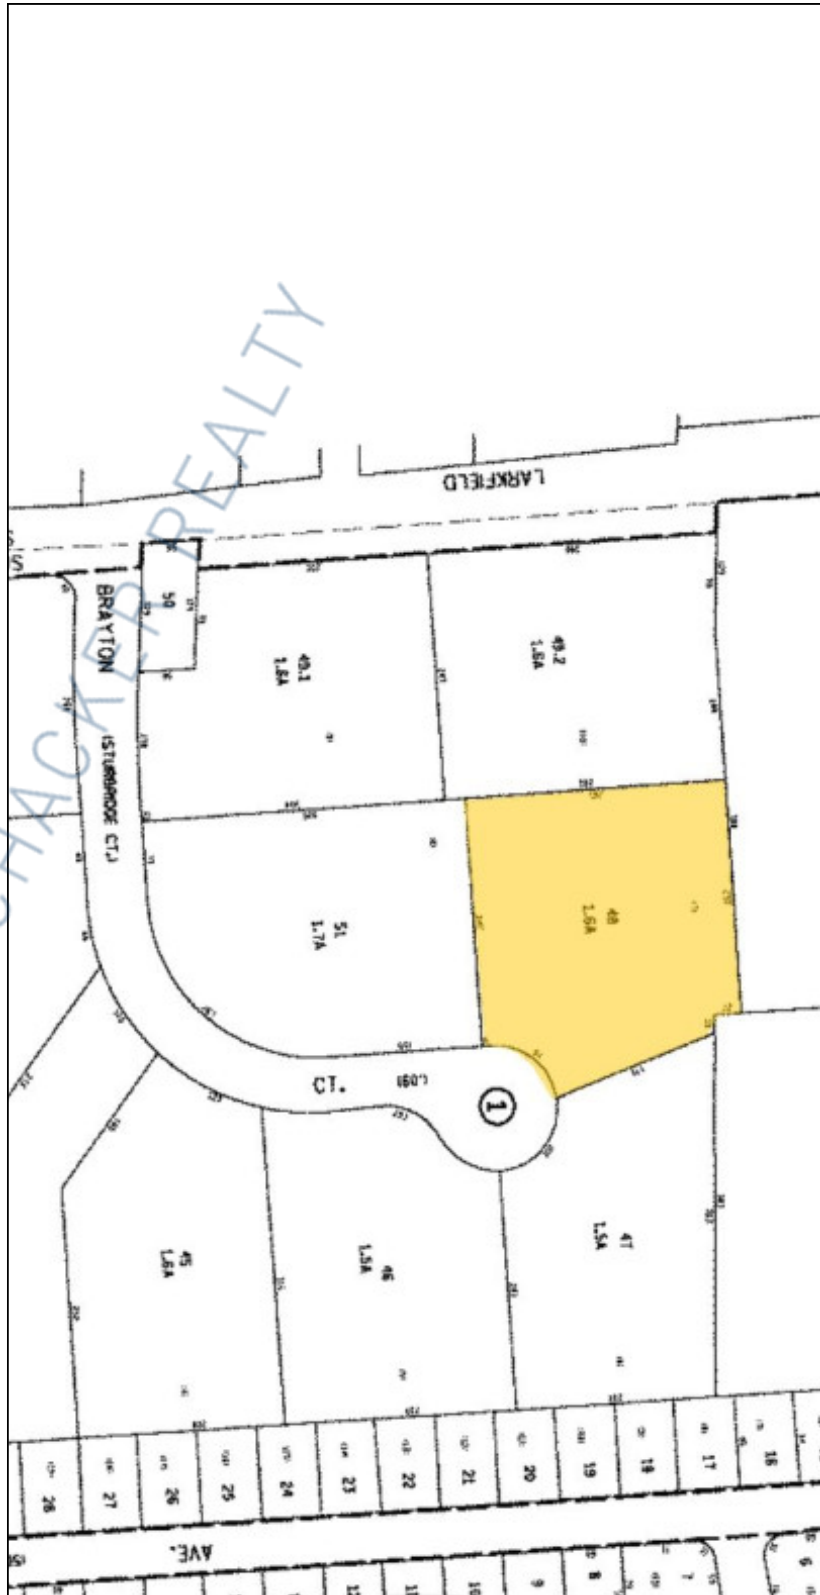

For more information please contact: Schacker Realty 631-293-3700 info@schackerrealty.com

All information is subject to errors, omissions, modification, and withdrawal.
Measurements may be estimates and information shown should not be relied upon without independent verification.
This advertisement does not suggest that the broker has a listing or has done a transaction in this property or properties.