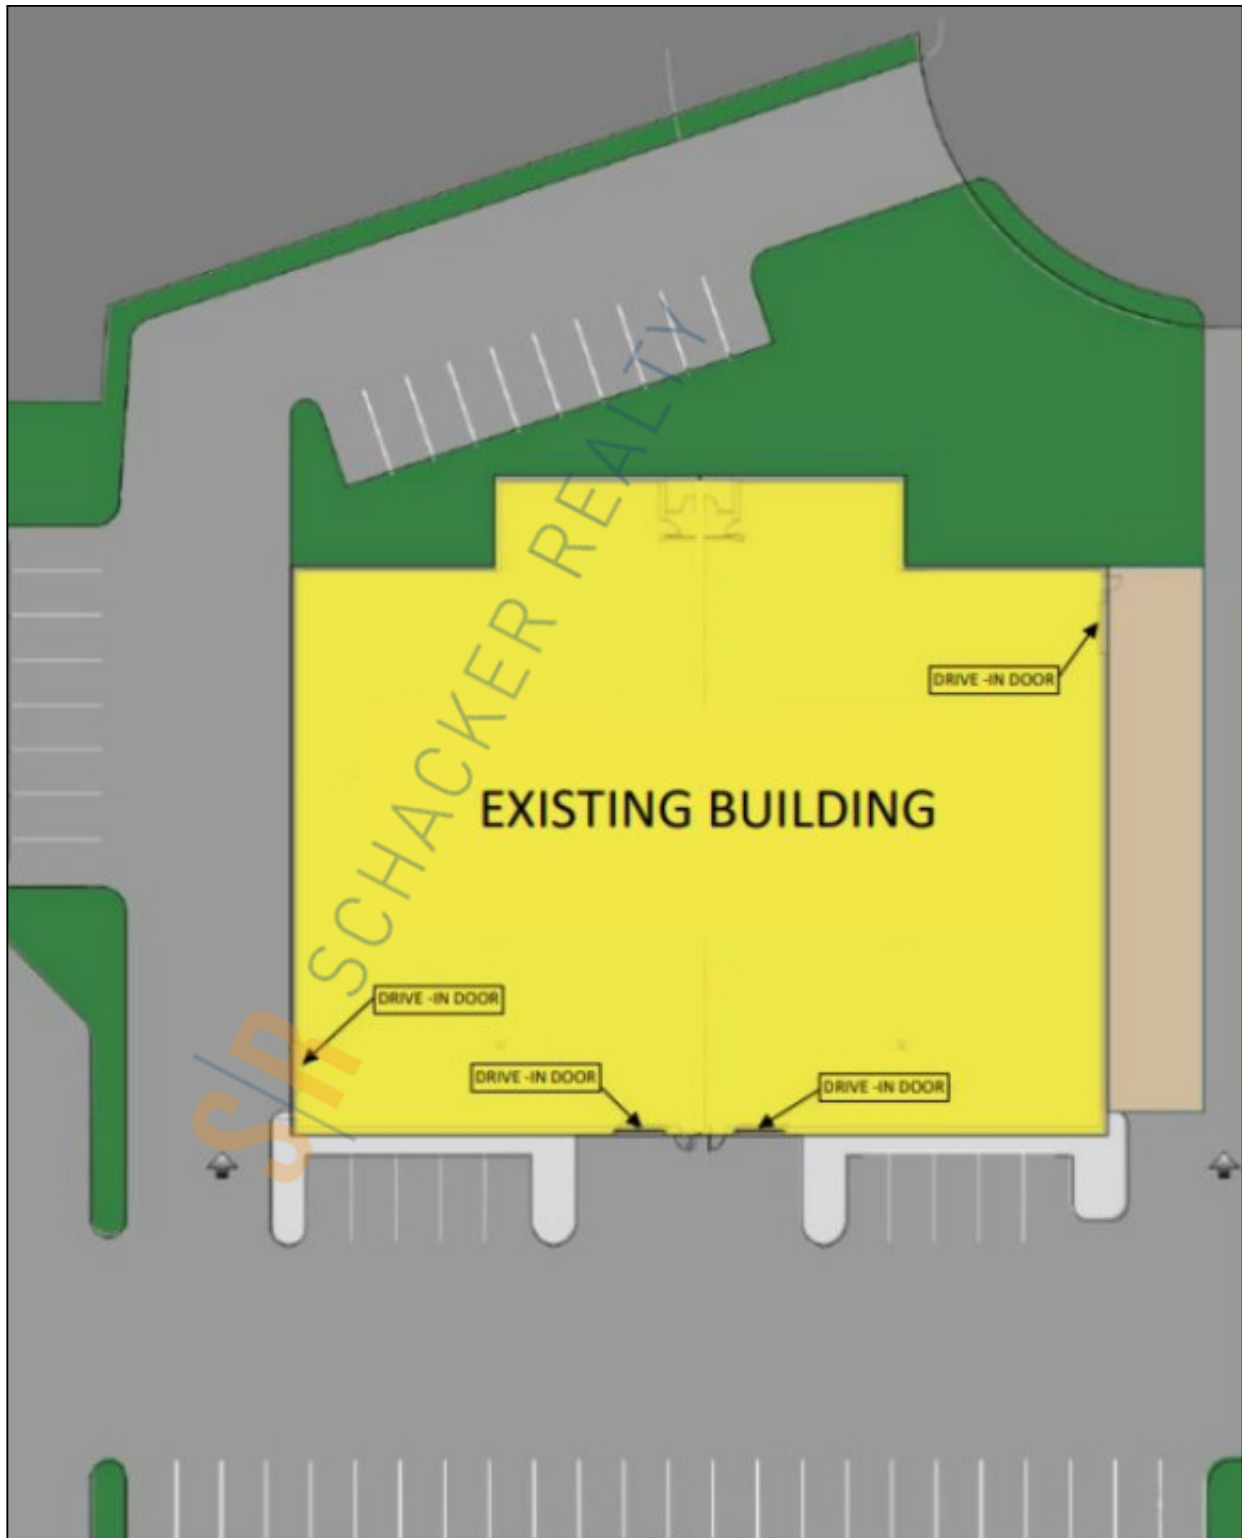

For more information please contact: Schacker Realty 631-293-3700 info@schackerrealty.com

All information is subject to errors, omissions, modification, and withdrawal.

Measurements may be estimates and information shown should not be relied upon without independent verification.

This advertisement does not suggest that the broker has a listing or has done a transaction in this property or properties.