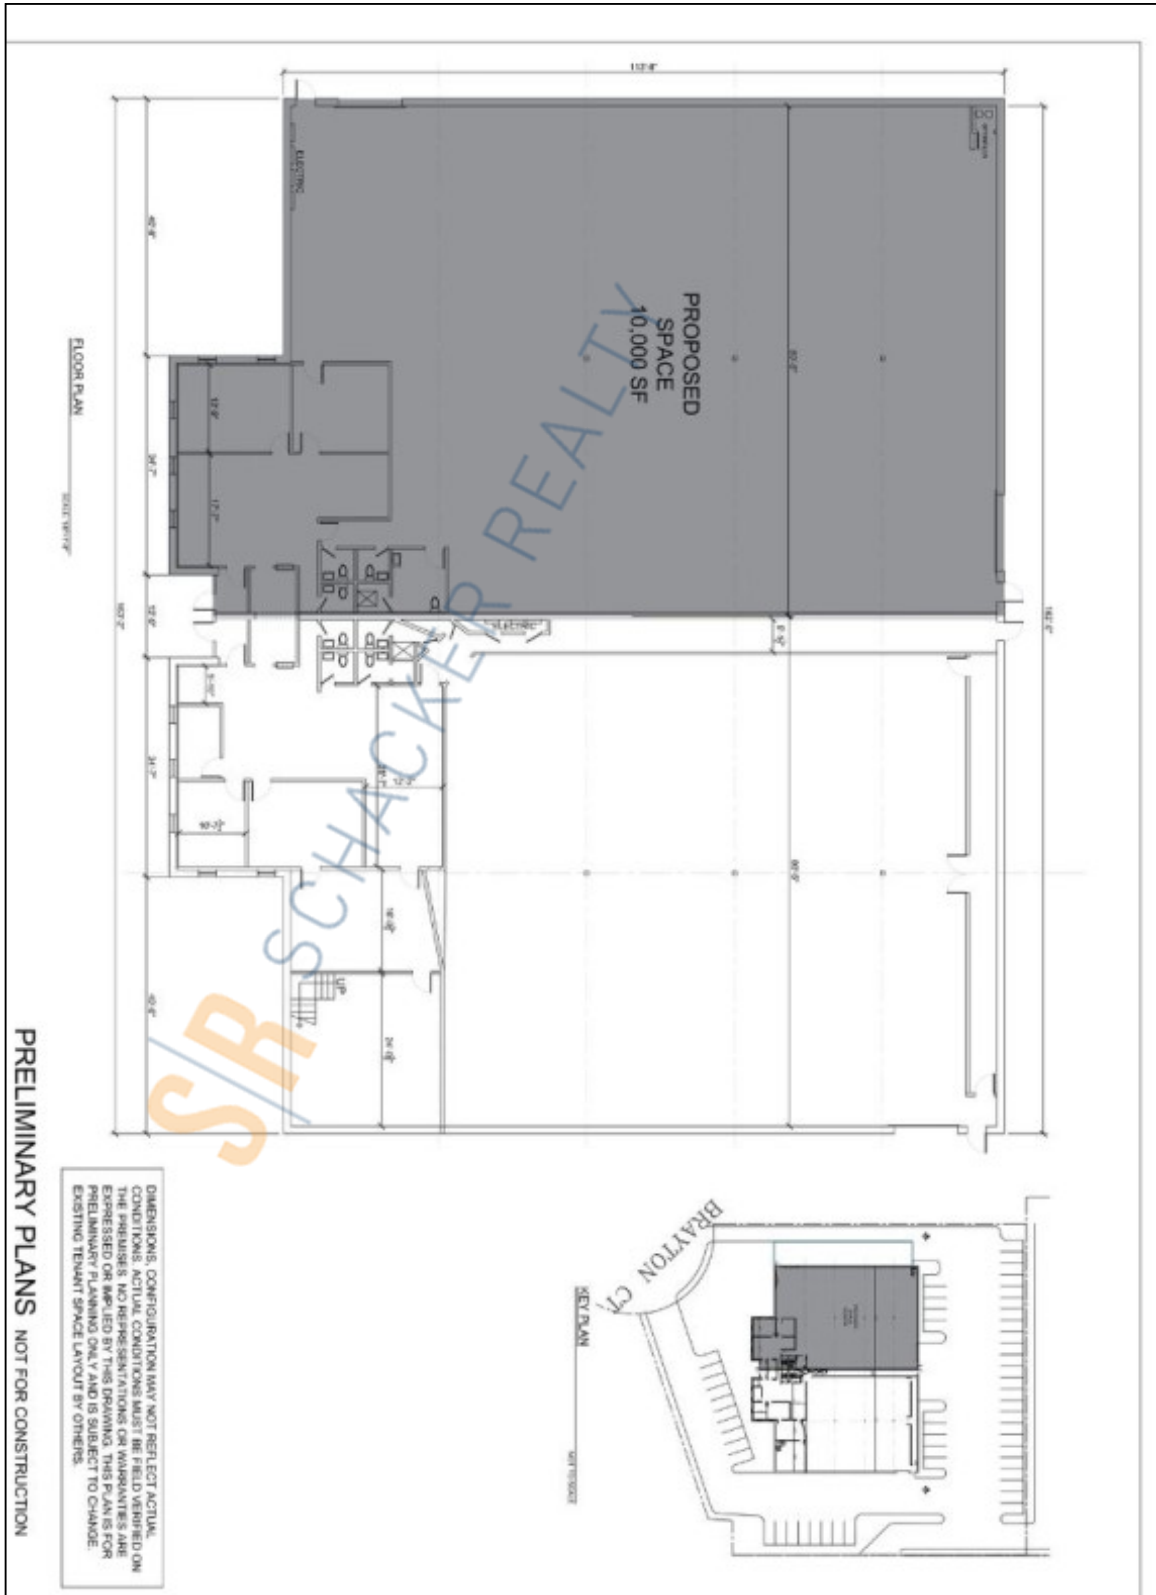

For more information please contact: Schacker Realty 631-293-3700 info@schackerrealty.com

All information is subject to errors, omissions, modification, and withdrawal.

Measurements may be estimates and information shown should not be relied upon without independent verification.

This advertisement does not suggest that the broker has a listing or has done a transaction in this property or properties.