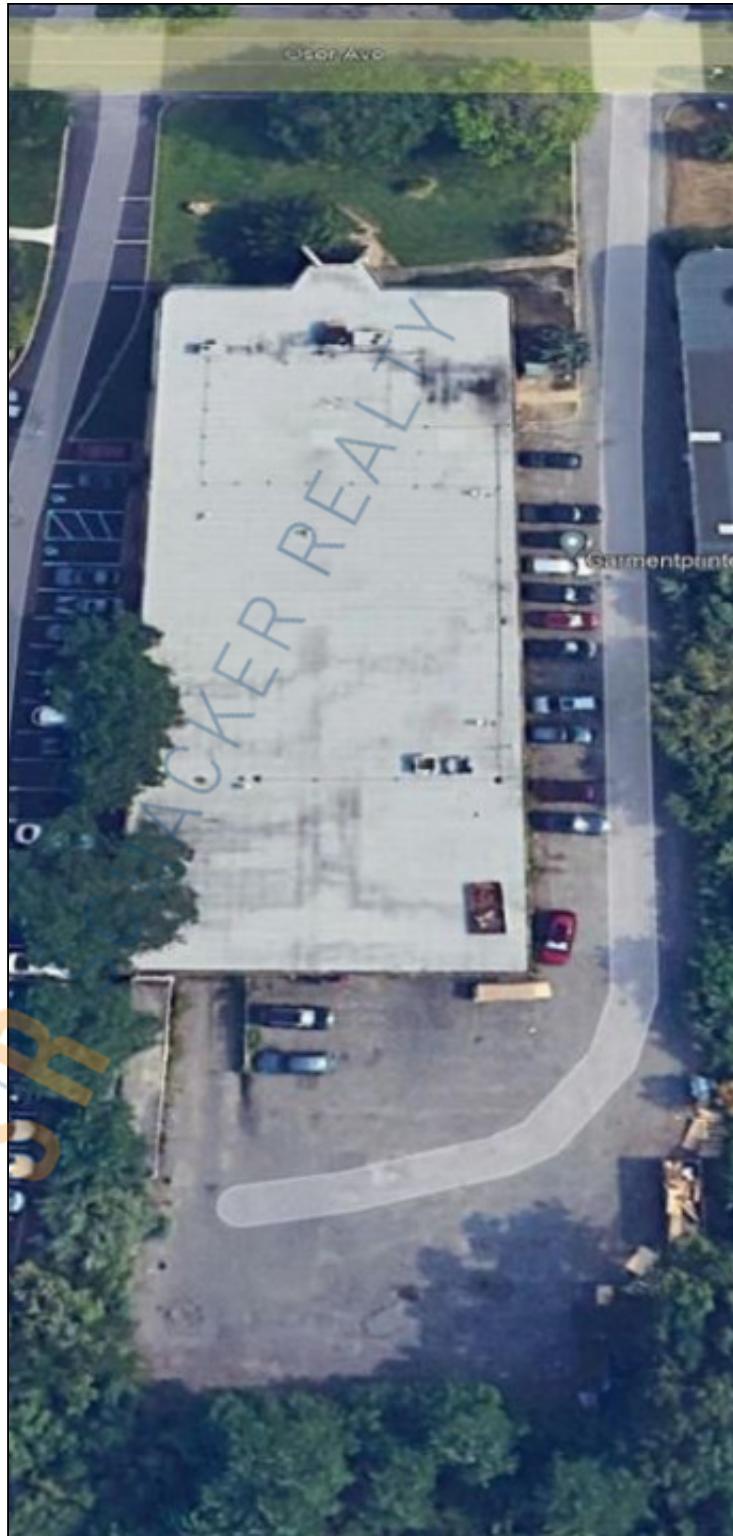

For more information please contact: Schacker Realty 631-293-3700 info@schackerrealty.com

All information is subject to errors, omissions, modification, and withdrawal.

Measurements may be estimates and information shown should not be relied upon without independent verification.

This advertisement does not suggest that the broker has a listing or has done a transaction in this property or properties.