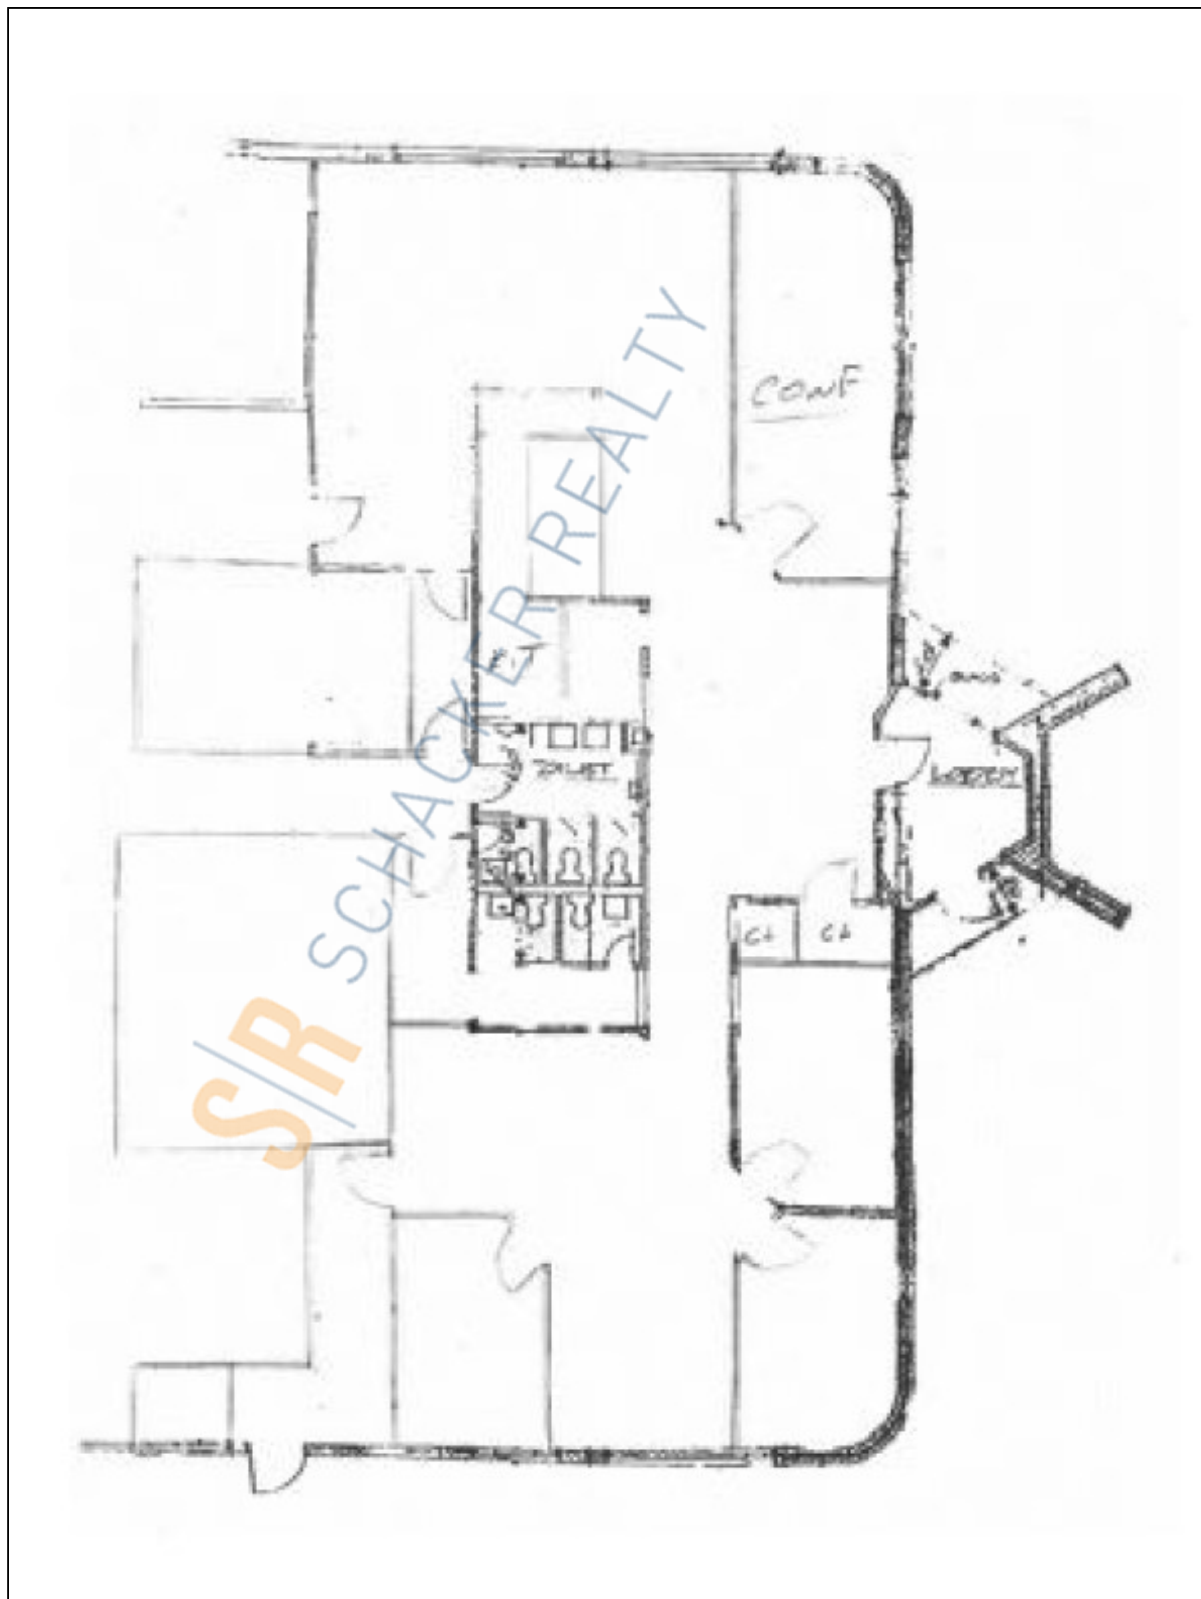

For more information please contact: Schacker Realty 631-293-3700 info@schackerrealty.com

All information is subject to errors, omissions, modification, and withdrawal.

Measurements may be estimates and information shown should not be relied upon without independent verification.

This advertisement does not suggest that the broker has a listing or has done a transaction in this property or properties.