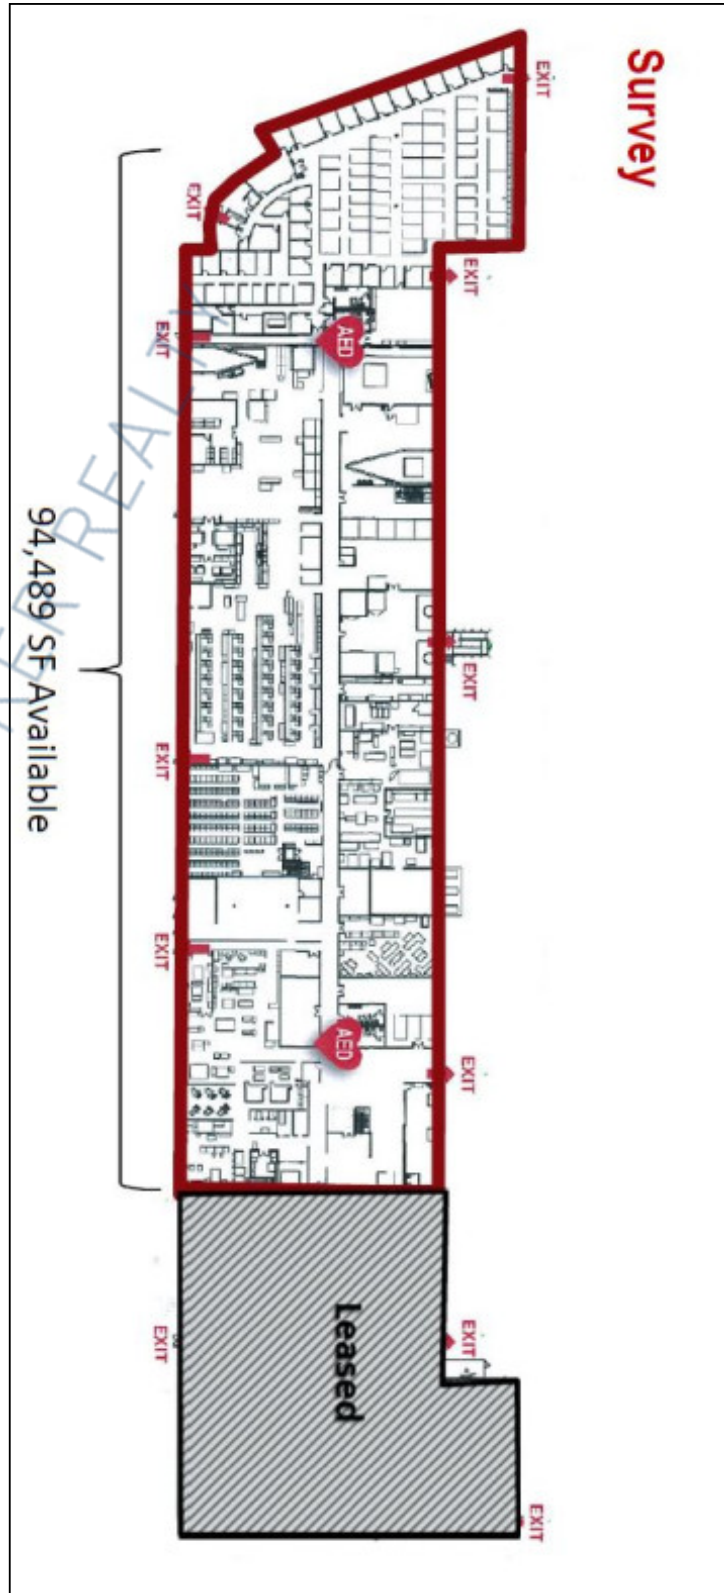

For more information please contact: Schacker Realty 631-293-3700 info@schackerrealty.com

All information is subject to errors, omissions, modification, and withdrawal.
Measurements may be estimates and information shown should not be relied upon without independent verification.
This advertisement does not suggest that the broker has a listing or has done a transaction in this property or properties.