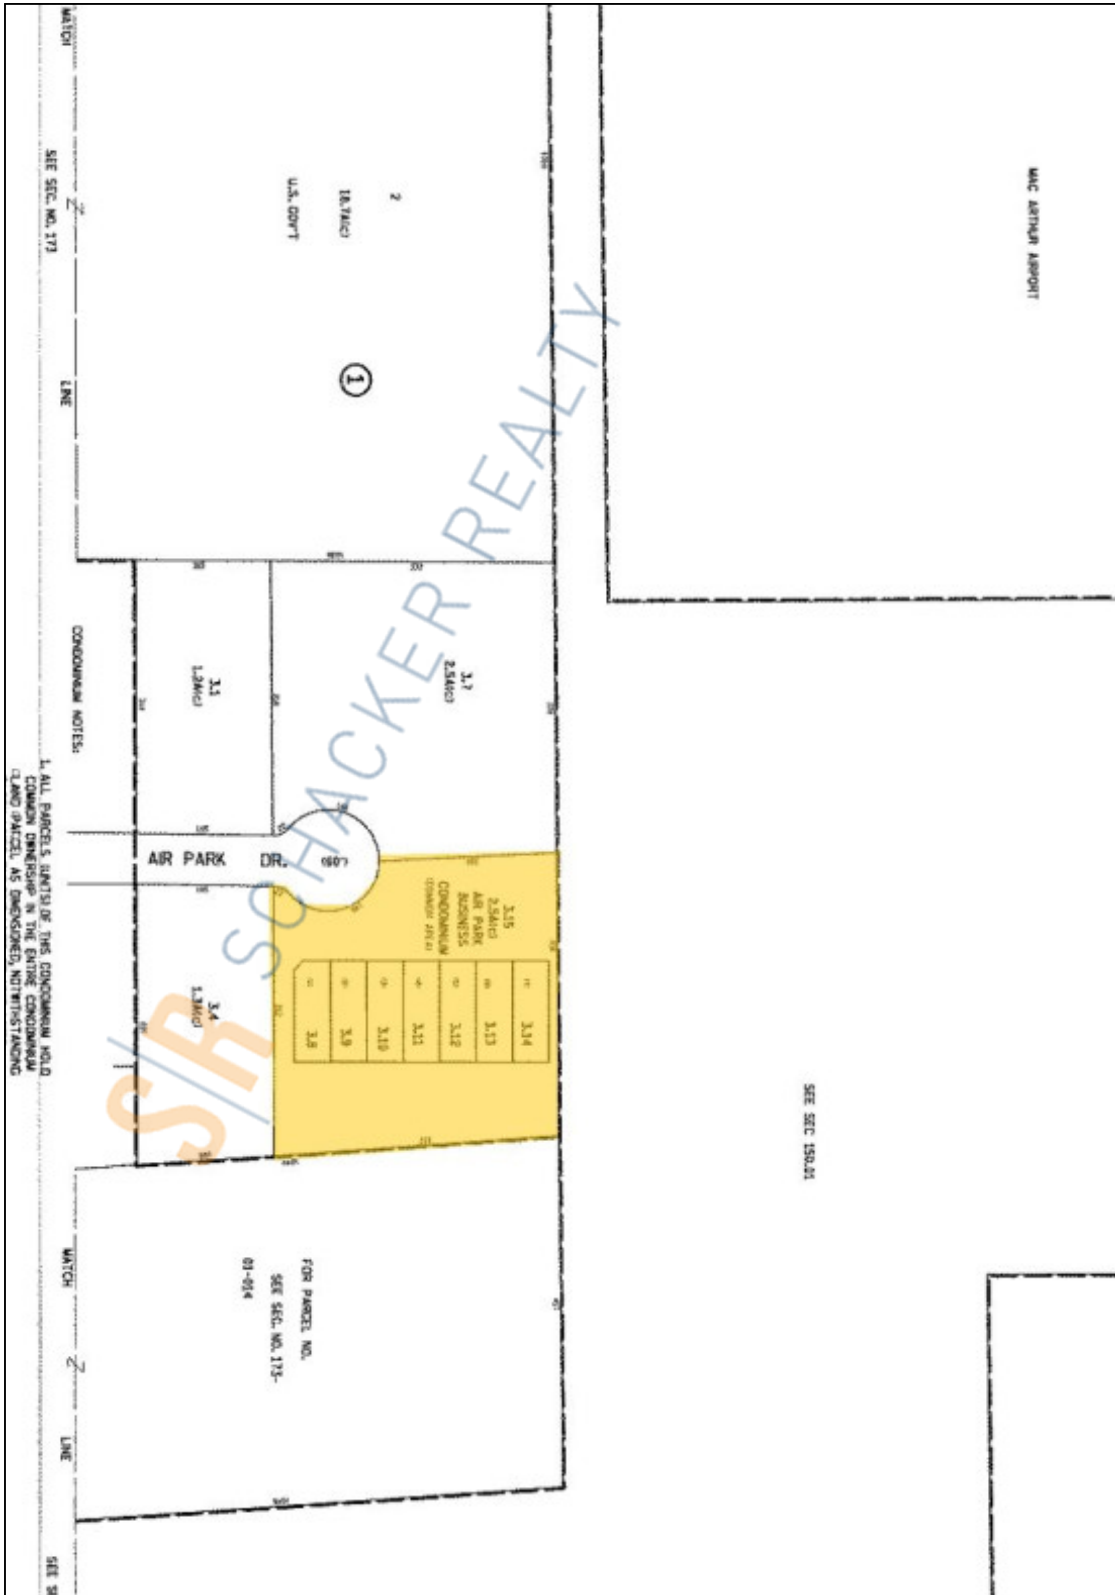

For more information please contact: Schacker Realty 631-293-3700 info@schackerrealty.com

All information is subject to errors, omissions, modification, and withdrawal.
Measurements may be estimates and information shown should not be relied upon without independent verification.
This advertisement does not suggest that the broker has a listing or has done a transaction in this property or properties.