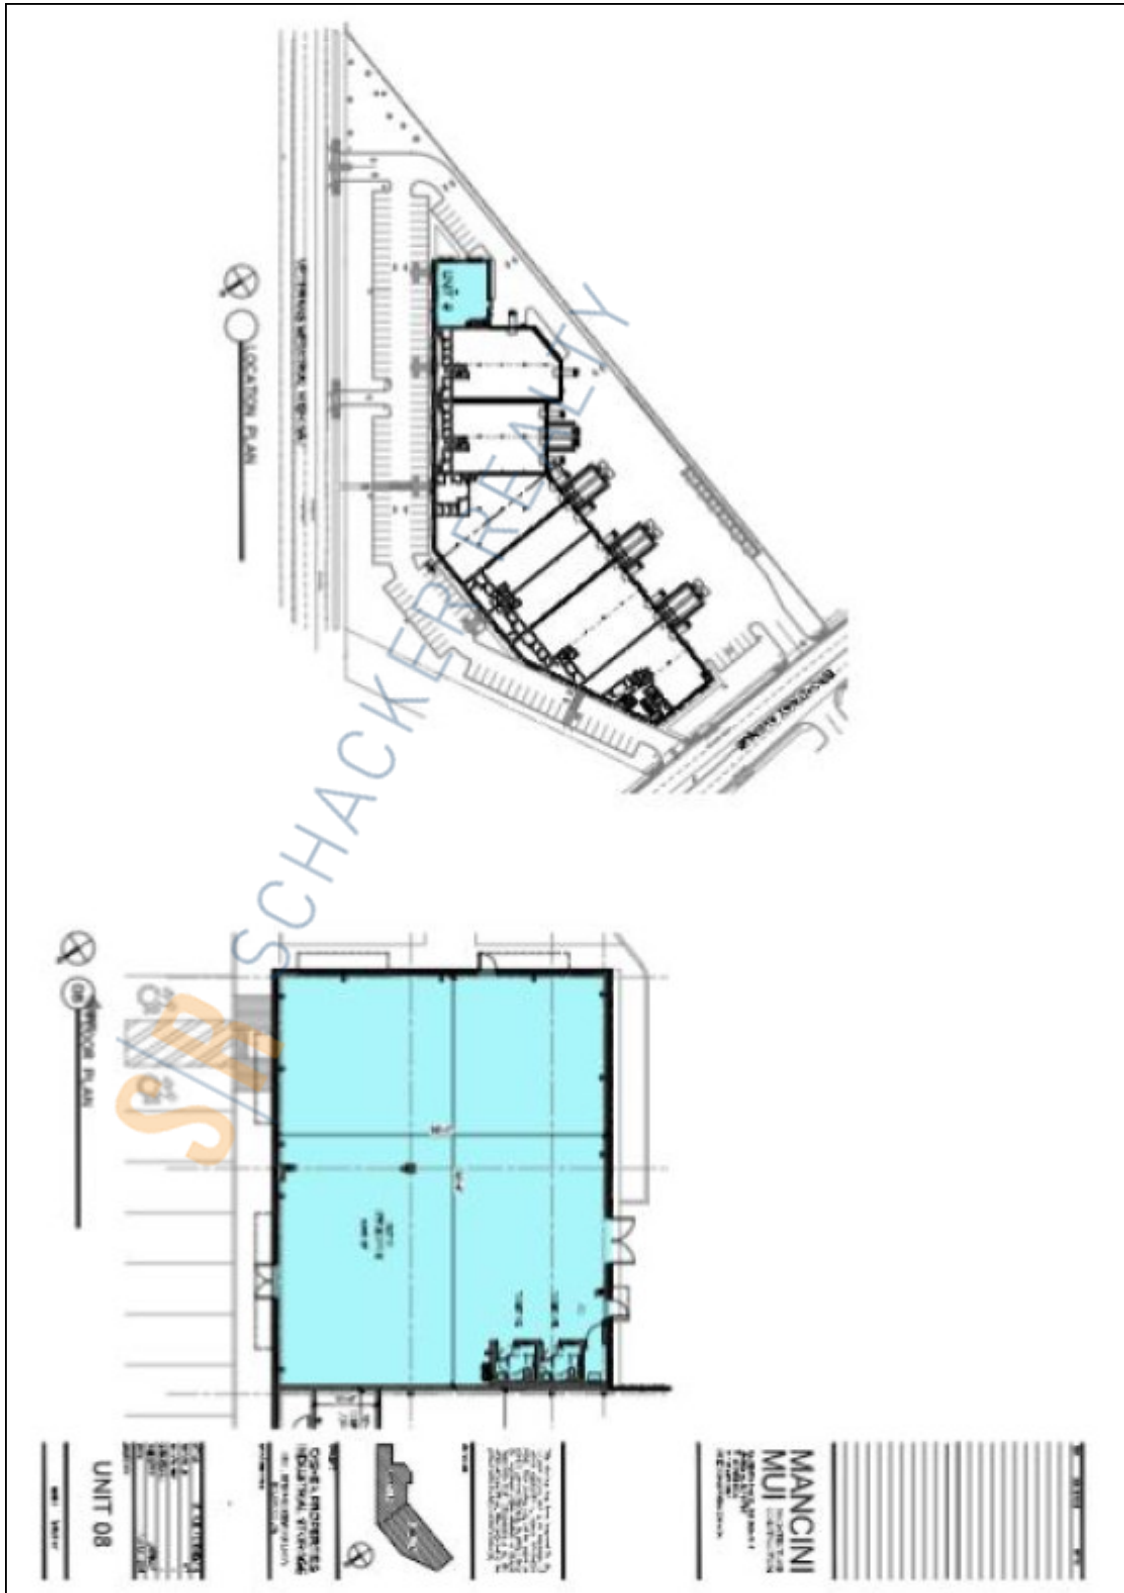

For more information please contact: Schacker Realty 631-293-3700 info@schackerrealty.com

All information is subject to errors, omissions, modification, and withdrawal.
Measurements may be estimates and information shown should not be relied upon without independent verification.
This advertisement does not suggest that the broker has a listing or has done a transaction in this property or properties.