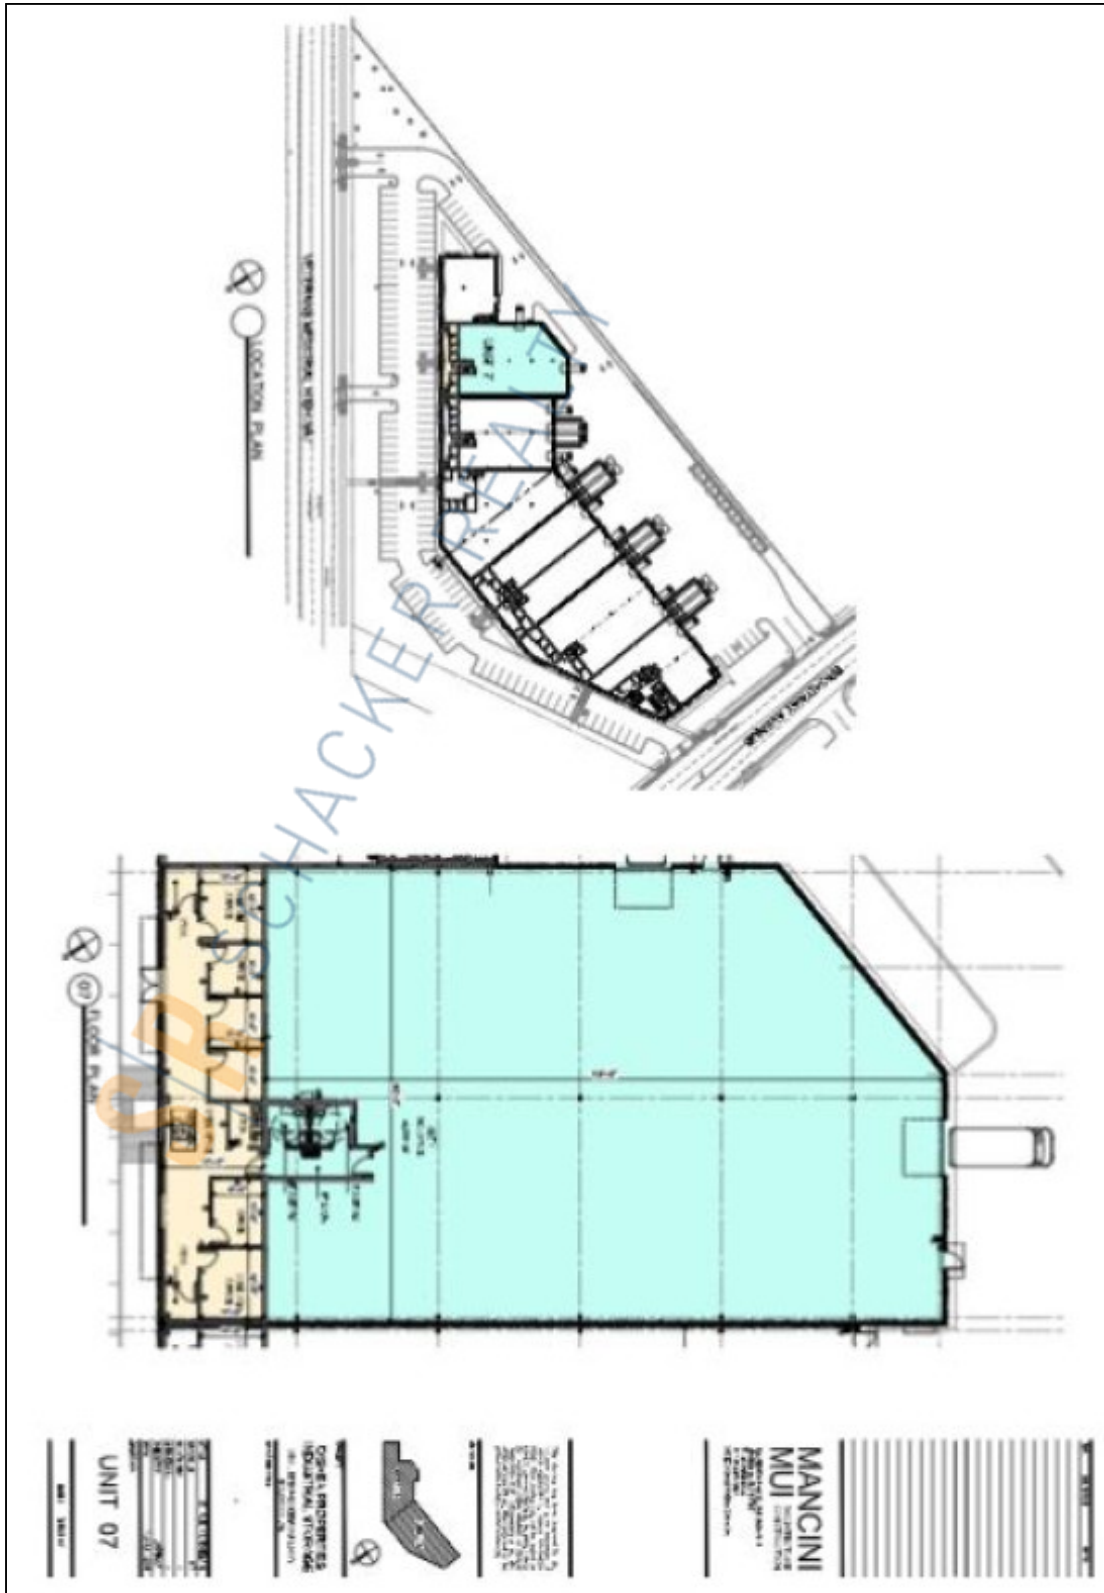

For more information please contact: Schacker Realty 631-293-3700 info@schackerrealty.com

All information is subject to errors, omissions, modification, and withdrawal.
Measurements may be estimates and information shown should not be relied upon without independent verification.
This advertisement does not suggest that the broker has a listing or has done a transaction in this property or properties.