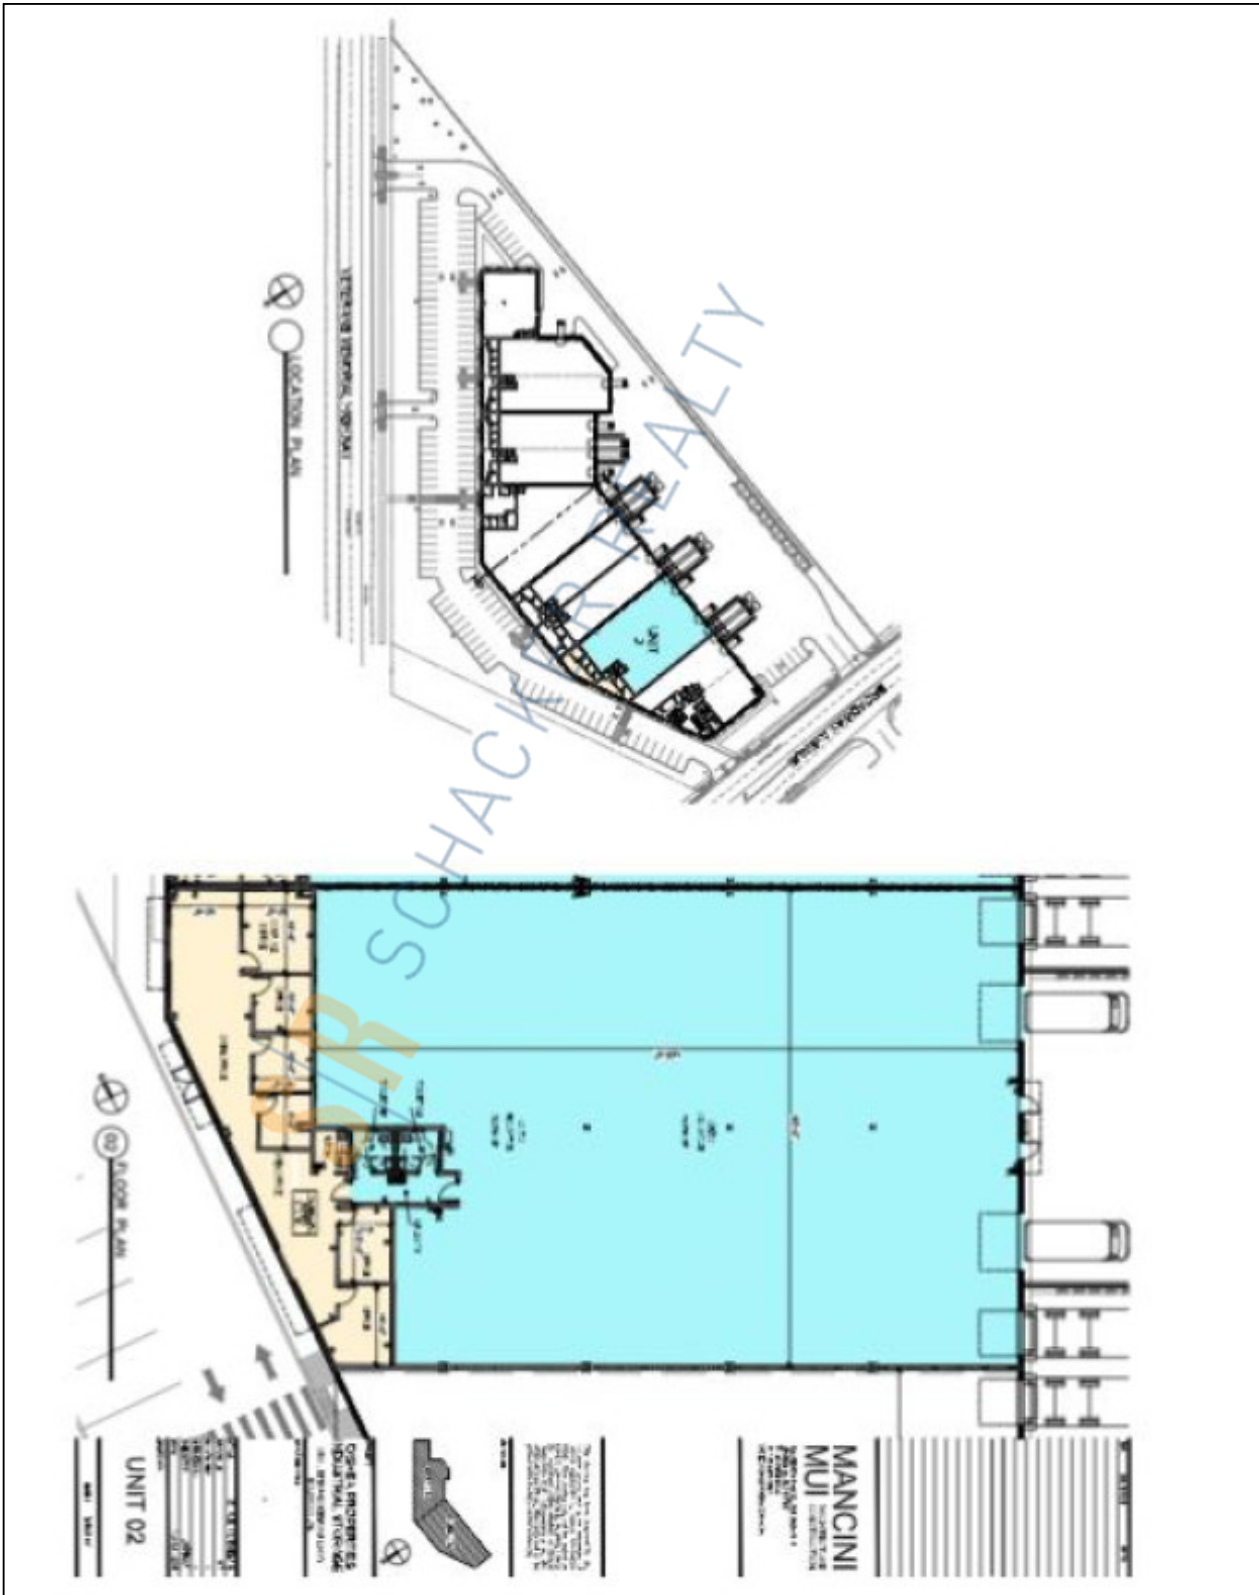

For more information please contact: Schacker Realty 631-293-3700 info@schackerrealty.com

All information is subject to errors, omissions, modification, and withdrawal.
Measurements may be estimates and information shown should not be relied upon without independent verification.
This advertisement does not suggest that the broker has a listing or has done a transaction in this property or properties.