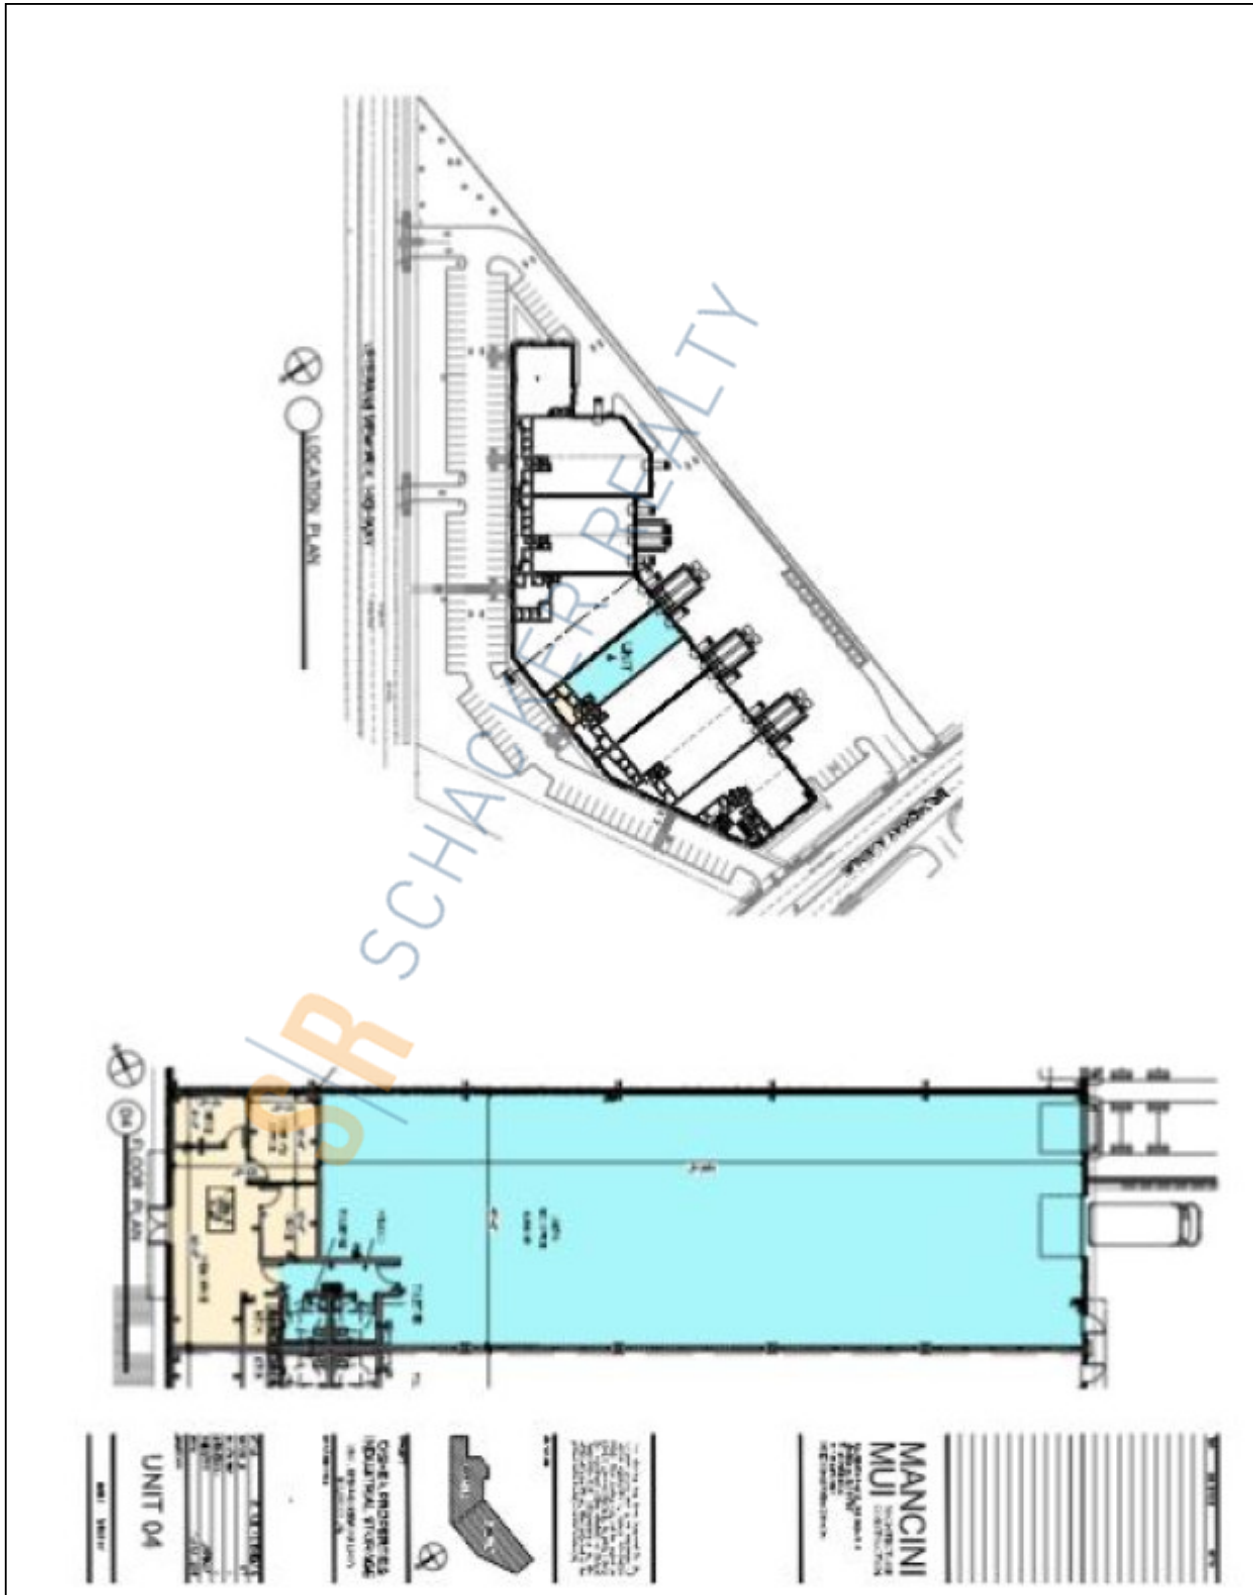

For more information please contact: Schacker Realty 631-293-3700 info@schackerrealty.com

All information is subject to errors, omissions, modification, and withdrawal.
Measurements may be estimates and information shown should not be relied upon without independent verification.
This advertisement does not suggest that the broker has a listing or has done a transaction in this property or properties.