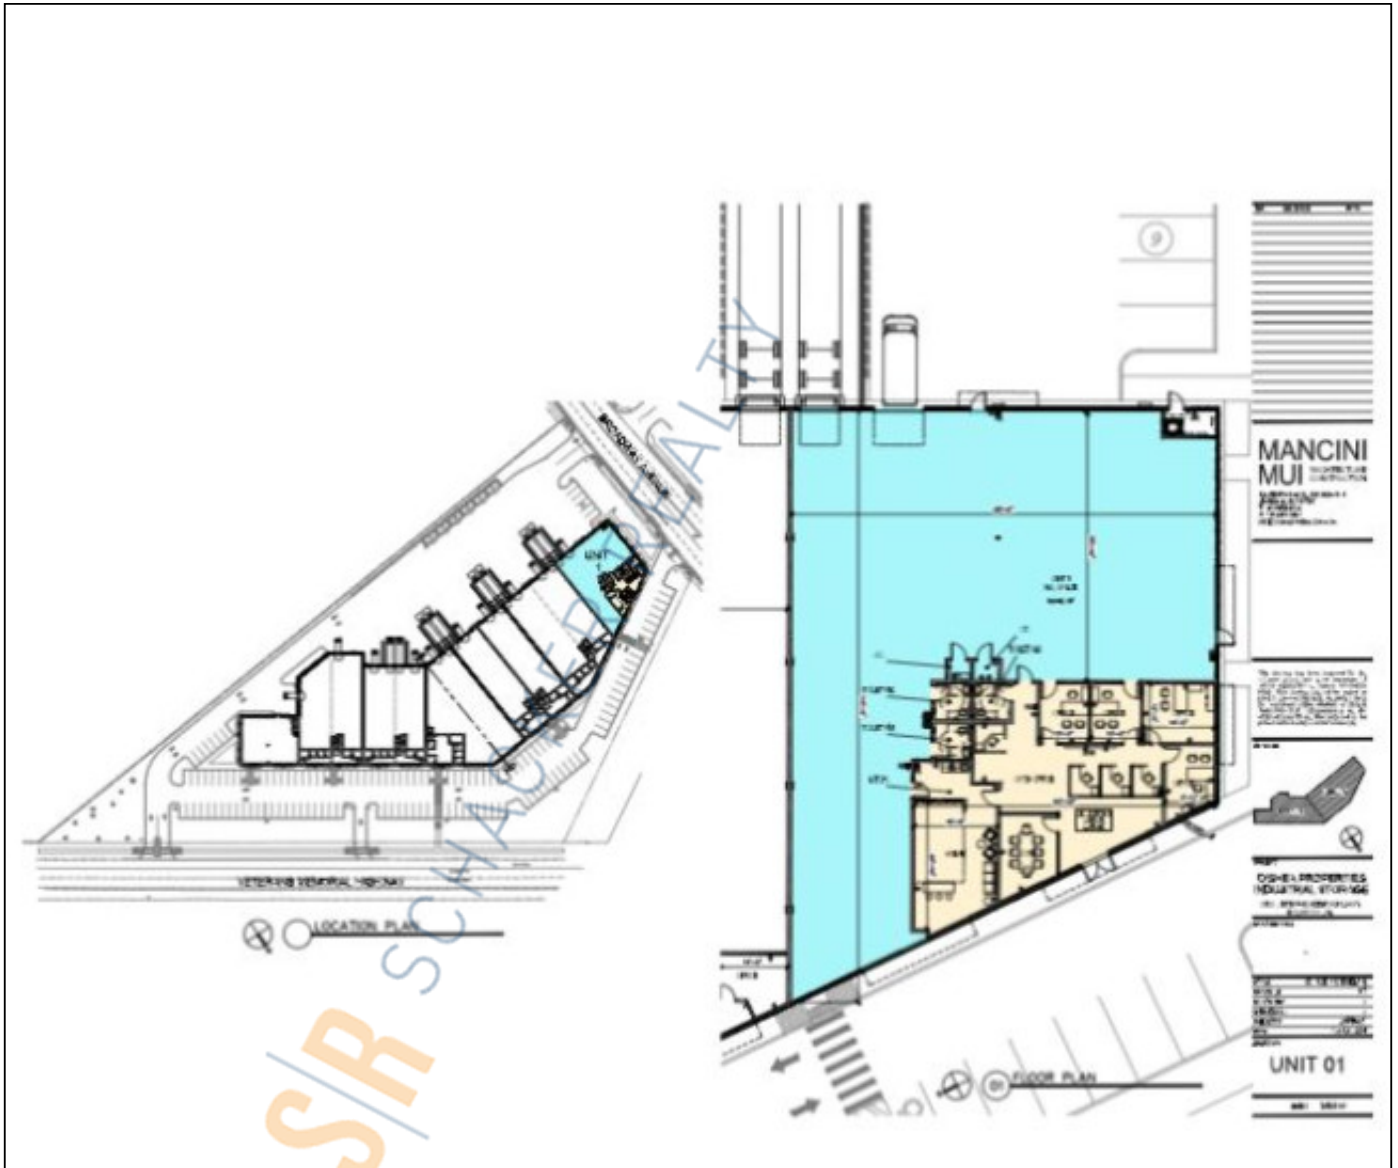

For more information please contact: Schacker Realty 631-293-3700 info@schackerrealty.com

All information is subject to errors, omissions, modification, and withdrawal.

Measurements may be estimates and information shown should not be relied upon without independent verification.

This advertisement does not suggest that the broker has a listing or has done a transaction in this property or properties.