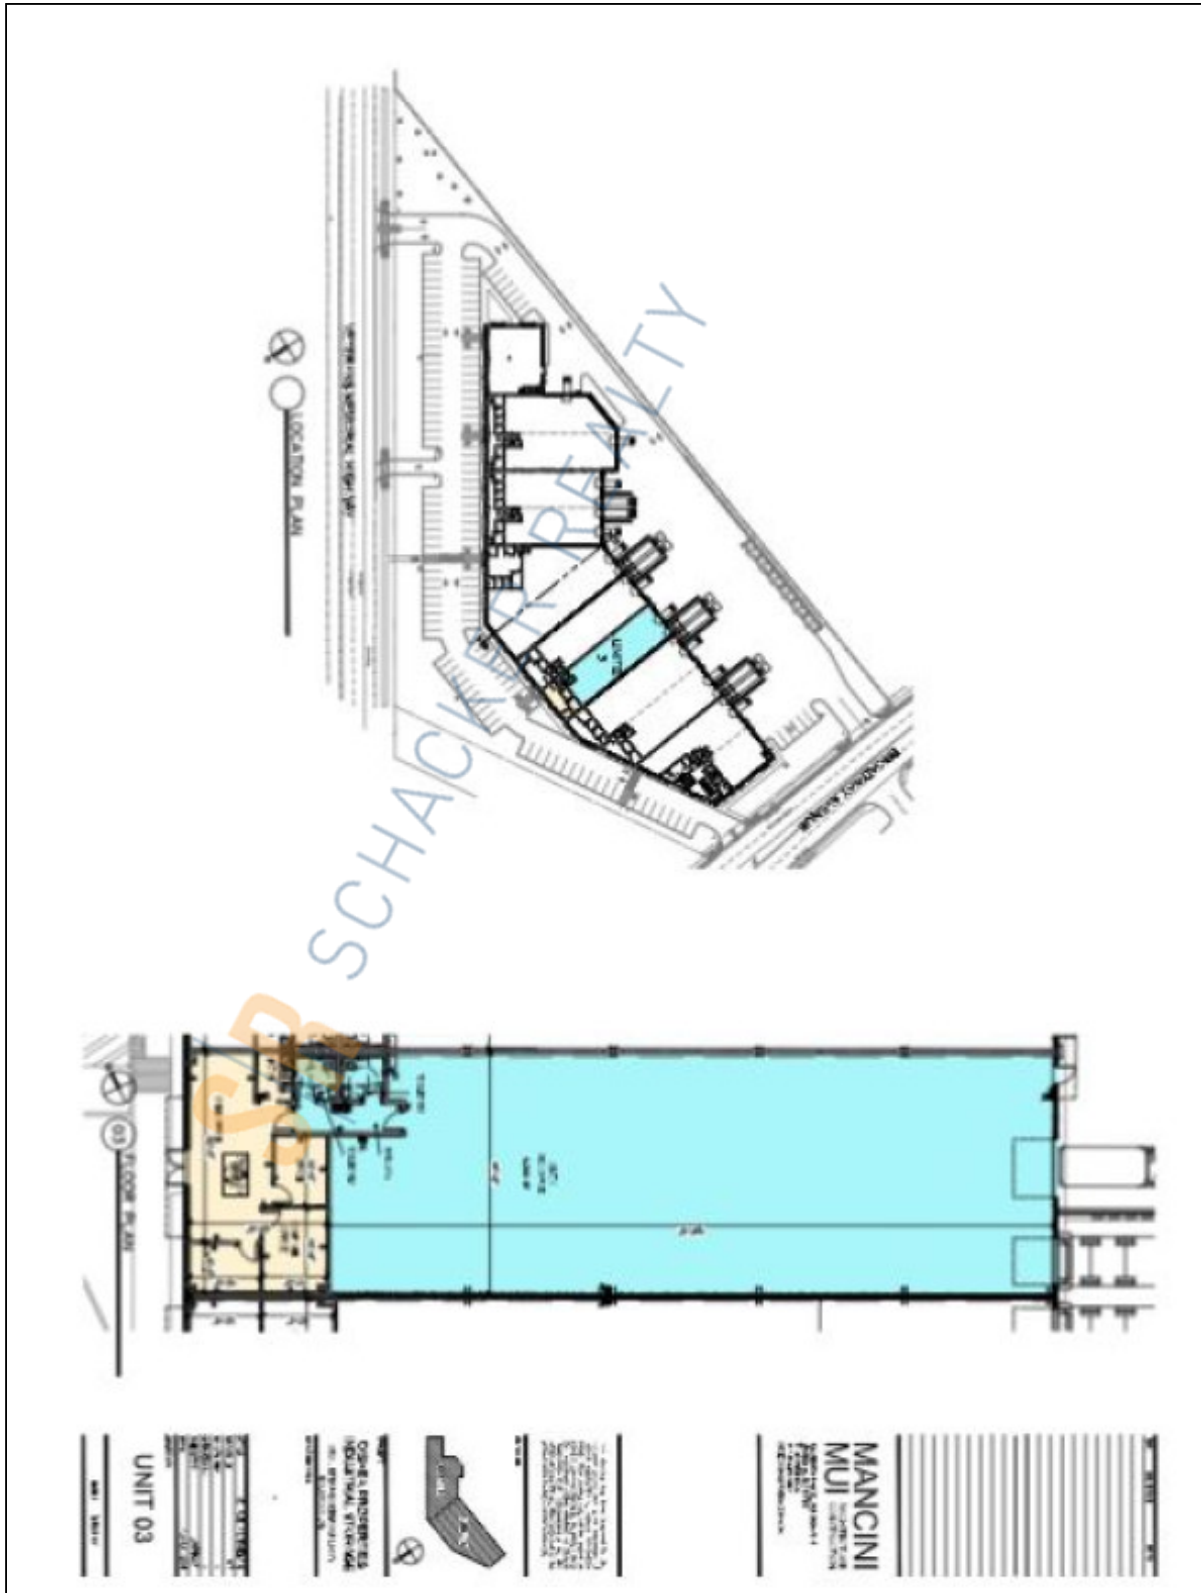

For more information please contact: Schacker Realty 631-293-3700 info@schackerrealty.com

All information is subject to errors, omissions, modification, and withdrawal.
Measurements may be estimates and information shown should not be relied upon without independent verification.
This advertisement does not suggest that the broker has a listing or has done a transaction in this property or properties.