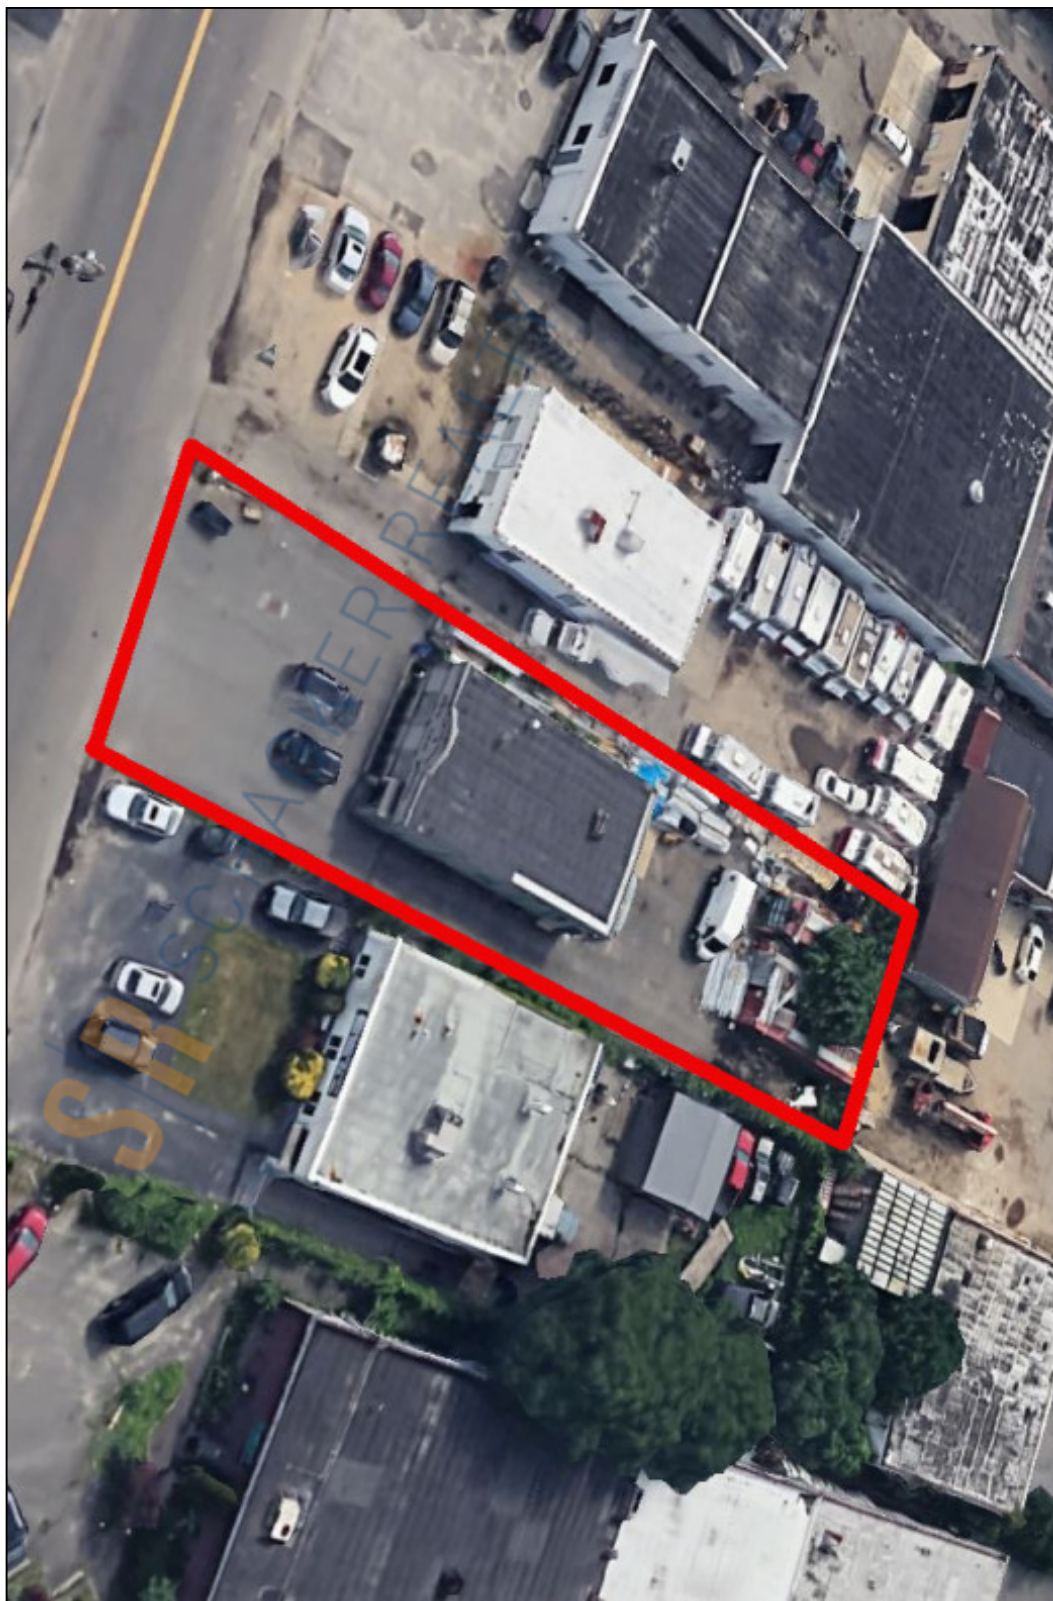

For more information please contact: Schacker Realty 631-293-3700 info@schackerrealty.com

All information is subject to errors, omissions, modification, and withdrawal.
Measurements may be estimates and information shown should not be relied upon without independent verification.
This advertisement does not suggest that the broker has a listing or has done a transaction in this property or properties.