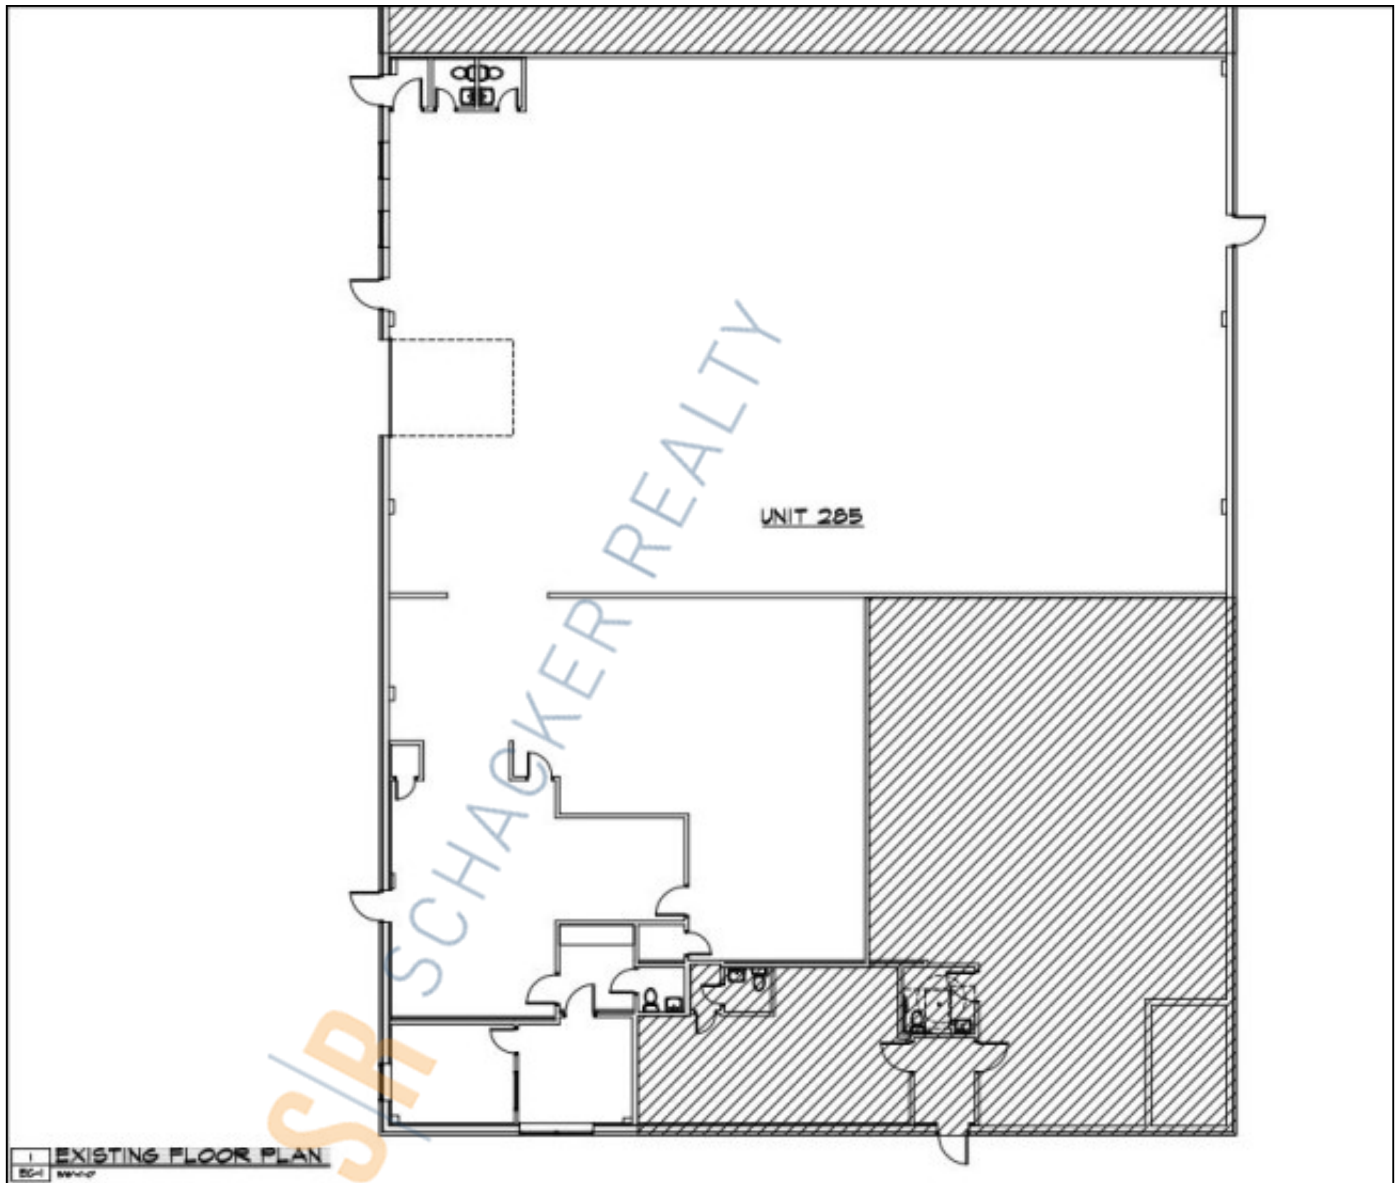

For more information please contact: Schacker Realty 631-293-3700 info@schackerrealty.com

All information is subject to errors, omissions, modification, and withdrawal.

Measurements may be estimates and information shown should not be relied upon without independent verification.

This advertisement does not suggest that the broker has a listing or has done a transaction in this property or properties.