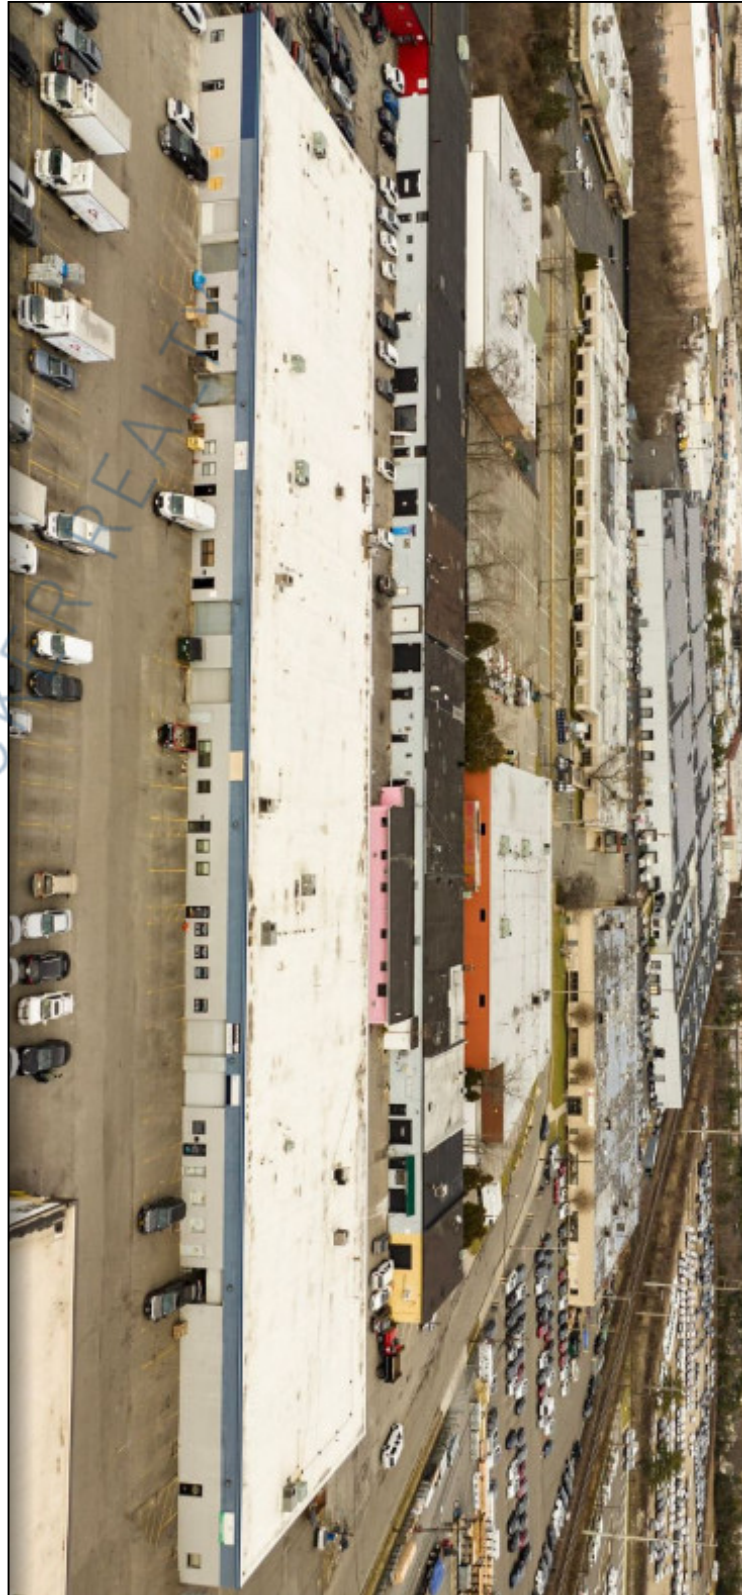

SCHACKER REALTY

265-285 Robbins Ln, Syosset

For more information please contact: Schacker Realty 631-293-3700 info@schackerrealty.com

All information is subject to errors, omissions, modification, and withdrawal.

Measurements may be estimates and information shown should not be relied upon without independent verification.

This advertisement does not suggest that the broker has a listing or has done a transaction in this property or properties.