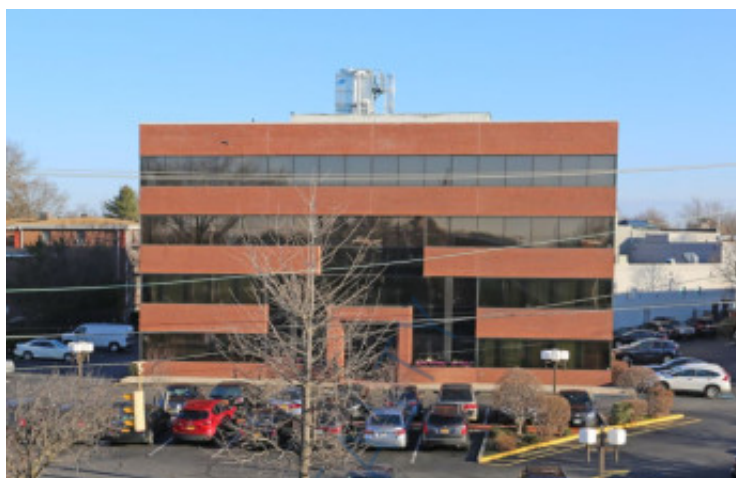

For more information please contact: Schacker Realty 631-293-3700 info@schackerrealty.com

All information is subject to errors, omissions, modification, and withdrawal.
Measurements may be estimates and information shown should not be relied upon without independent verification.
This advertisement does not suggest that the broker has a listing or has done a transaction in this property or properties.