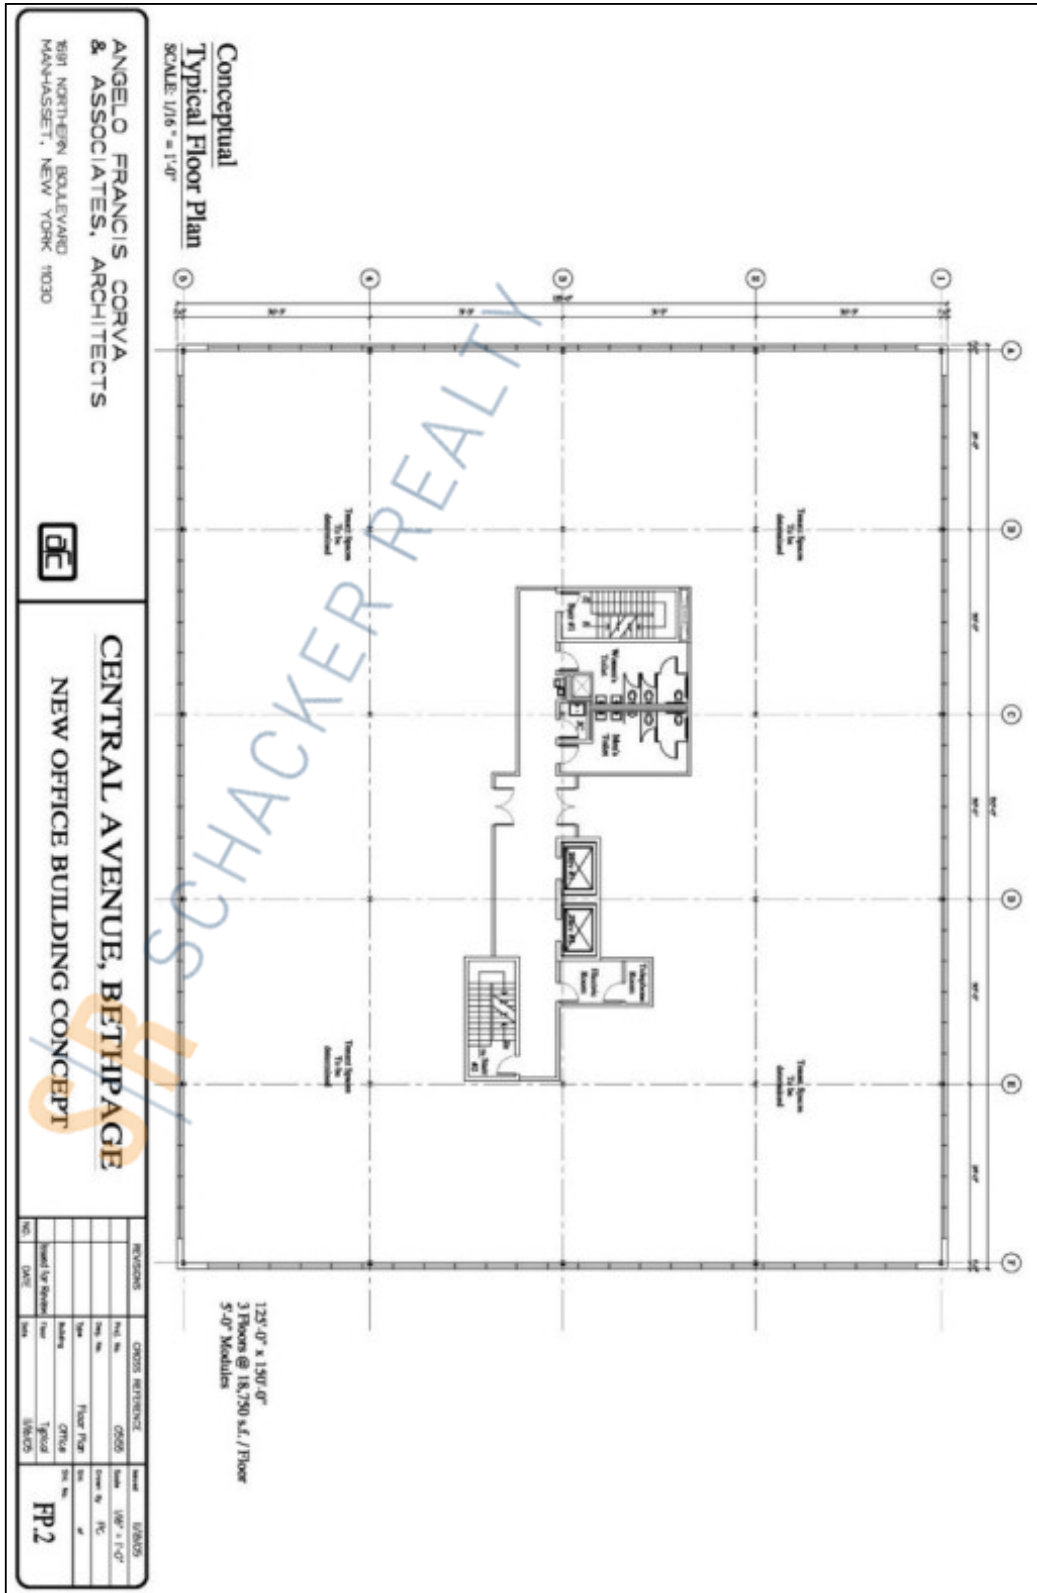

For more information please contact: Schacker Realty 631-293-3700 info@schackerrealty.com

All information is subject to errors, omissions, modification, and withdrawal.

Measurements may be estimates and information shown should not be relied upon without independent verification.

This advertisement does not suggest that the broker has a listing or has done a transaction in this property or properties.