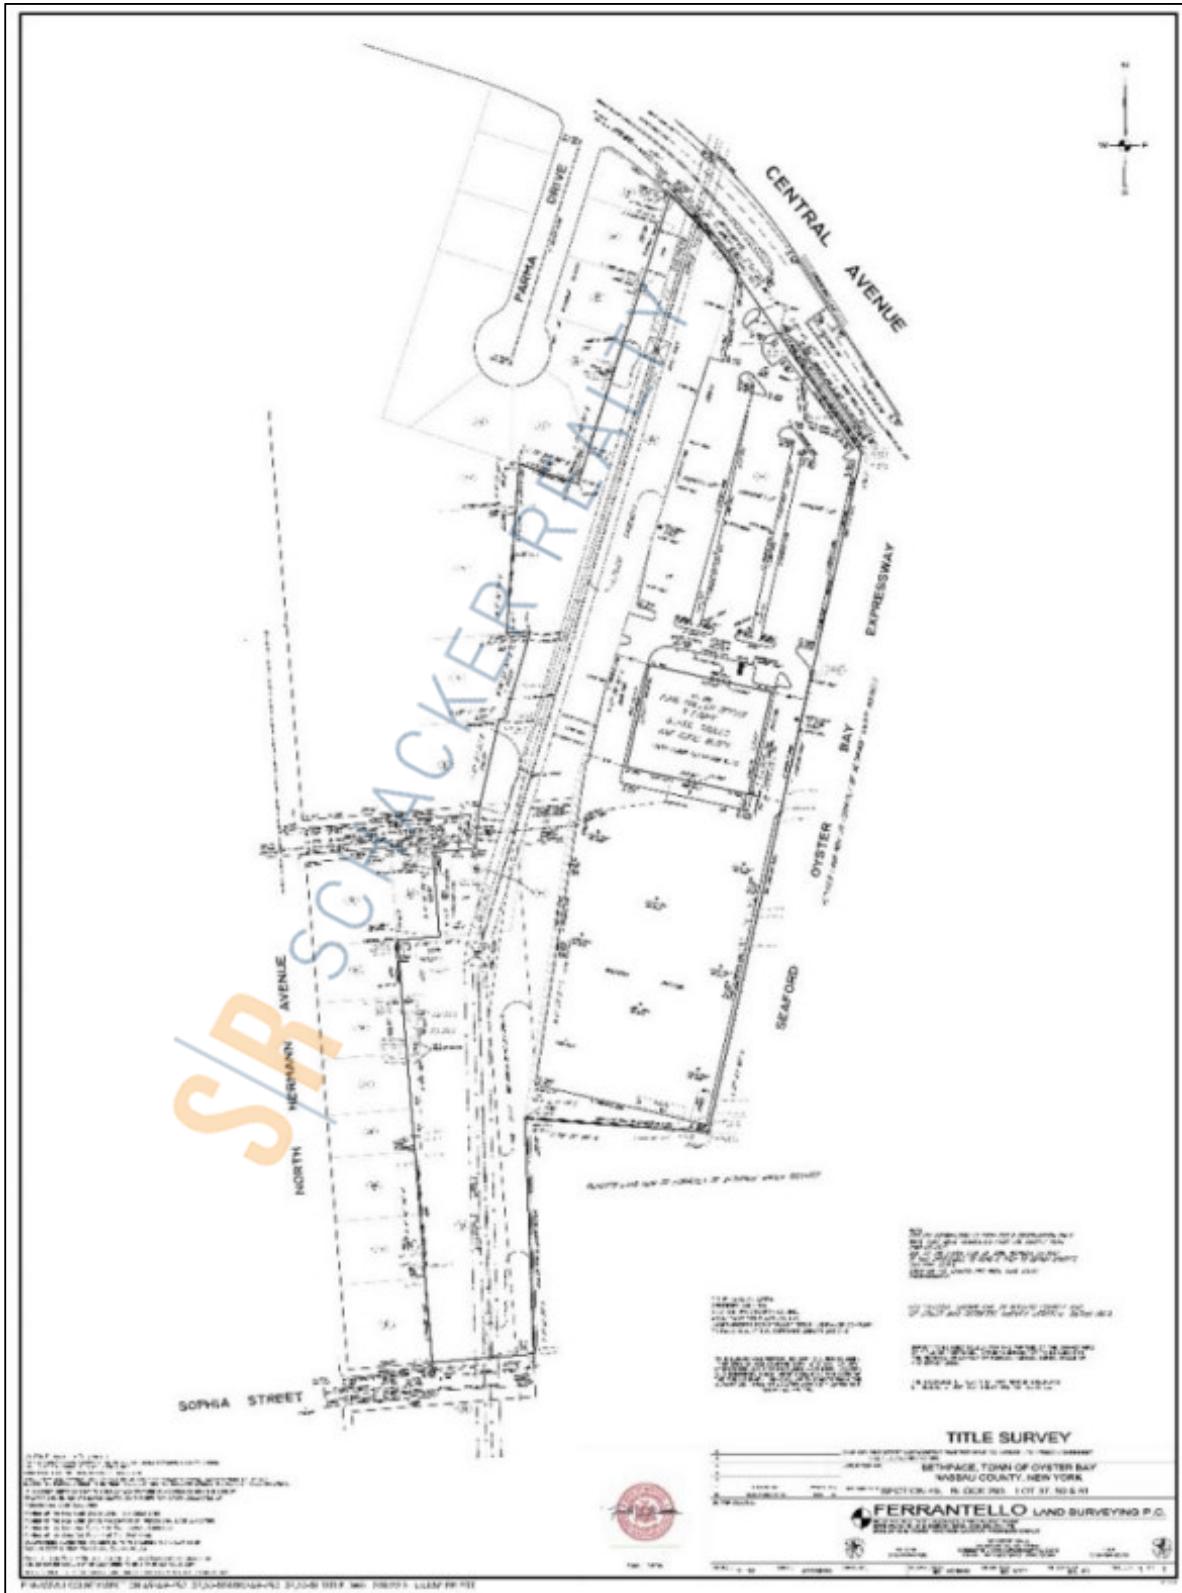

For more information please contact: Schacker Realty 631-293-3700 info@schackerrealty.com

All information is subject to errors, omissions, modification, and withdrawal.
Measurements may be estimates and information shown should not be relied upon without independent verification.
This advertisement does not suggest that the broker has a listing or has done a transaction in this property or properties.