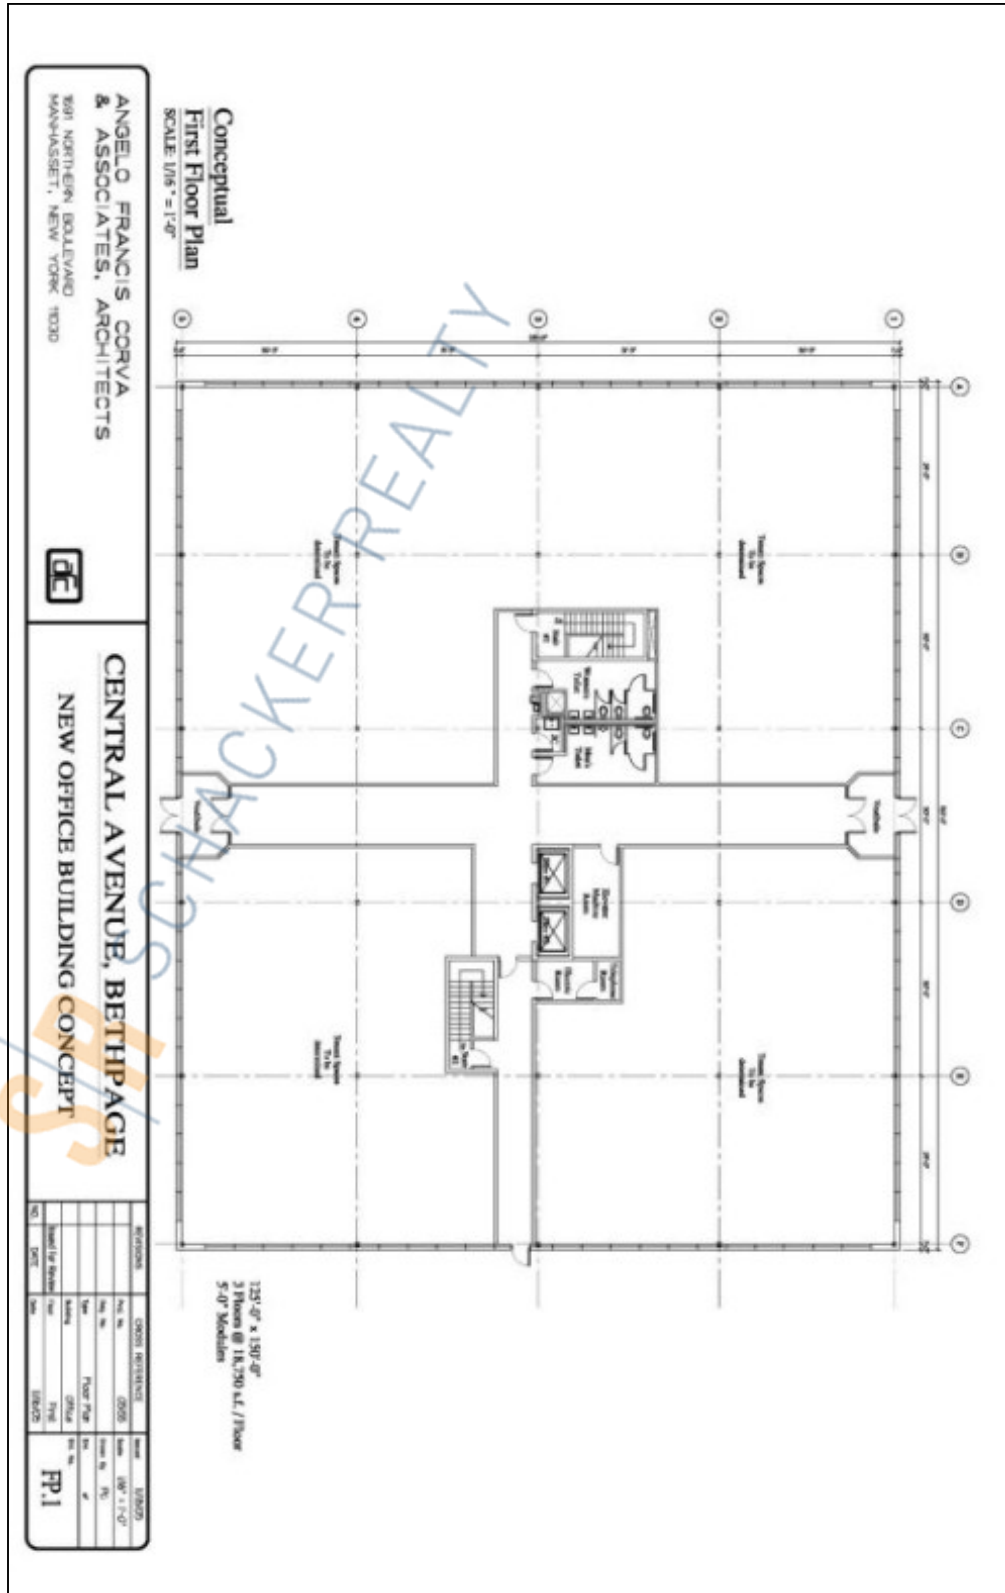

For more information please contact: **Schacker Realty 631-293-3700** info@schackerrealty.com

All information is subject to errors, omissions, modification, and withdrawal.
Measurements may be estimates and information shown should not be relied upon without independent verification.
This advertisement does not suggest that the broker has a listing or has done a transaction in this property or properties.