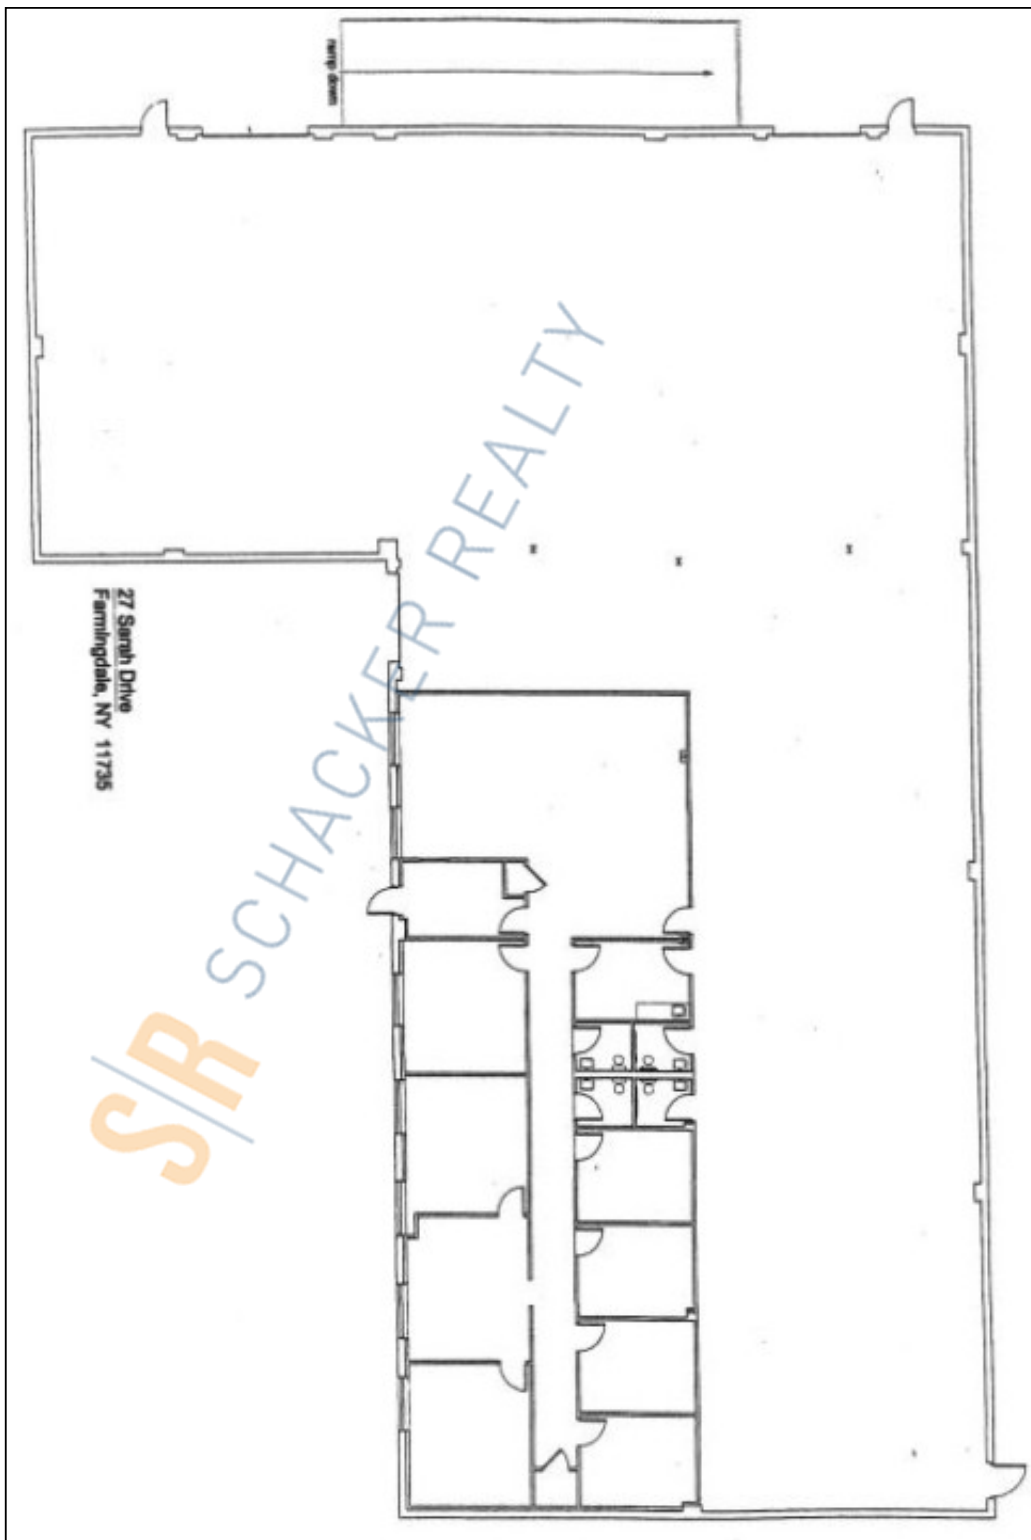

For more information please contact: Schacker Realty 631-293-3700 info@schackerrealty.com

All information is subject to errors, omissions, modification, and withdrawal.
Measurements may be estimates and information shown should not be relied upon without independent verification.
This advertisement does not suggest that the broker has a listing or has done a transaction in this property or properties.