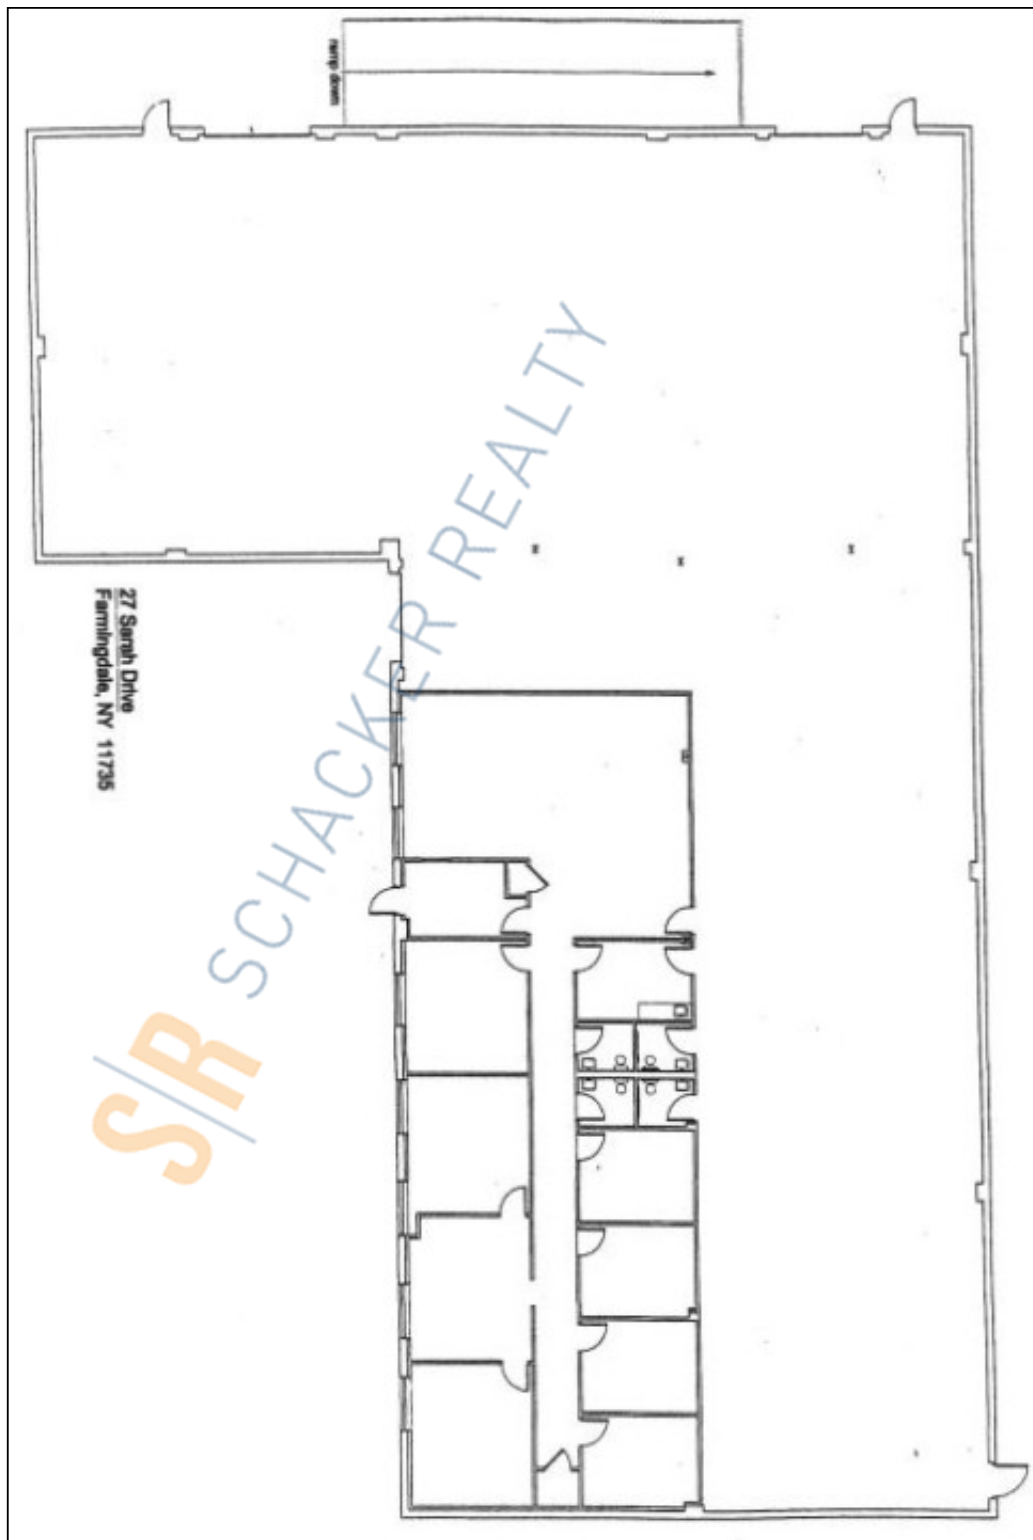

For more information please contact: Schacker Realty 631-293-3700 info@schackerrealty.com

All information is subject to errors, omissions, modification, and withdrawal.
Measurements may be estimates and information shown should not be relied upon without independent verification.
This advertisement does not suggest that the broker has a listing or has done a transaction in this property or properties.