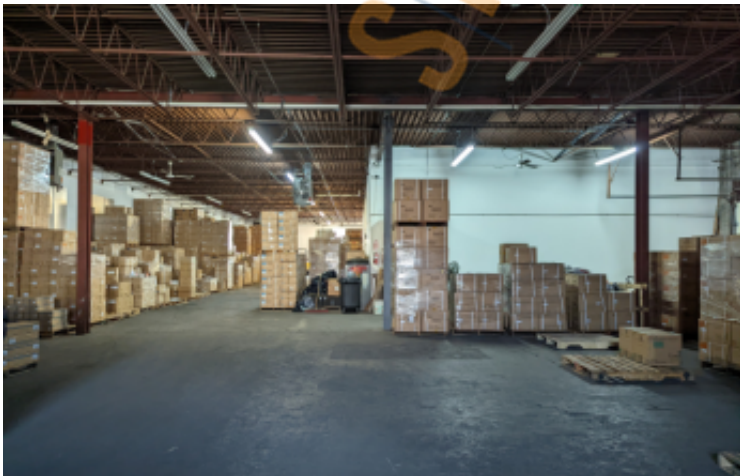

For more information please contact: Schacker Realty 631-293-3700 info@schackerrealty.com

All information is subject to errors, omissions, modification, and withdrawal.
Measurements may be estimates and information shown should not be relied upon without independent verification.
This advertisement does not suggest that the broker has a listing or has done a transaction in this property or properties.