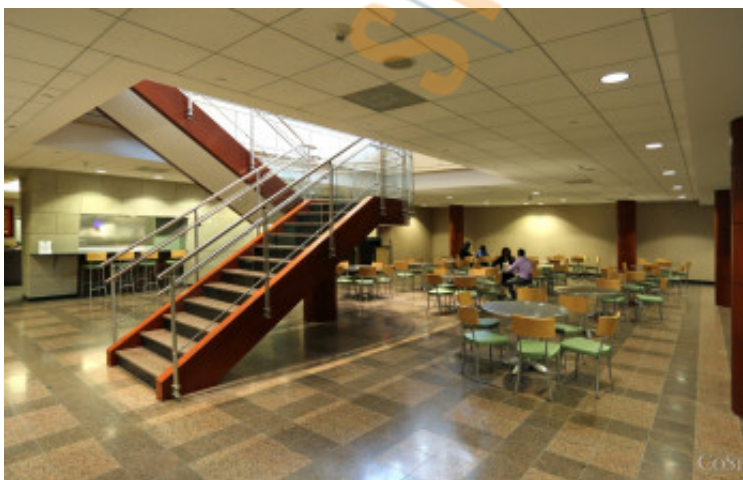

SCHACKER REALTY

68 S Service Rd, Melville

For more information please contact: Schacker Realty 631-293-3700 info@schackerrealty.com

All information is subject to errors, omissions, modification, and withdrawal.
Measurements may be estimates and information shown should not be relied upon without independent verification.
This advertisement does not suggest that the broker has a listing or has done a transaction in this property or properties.